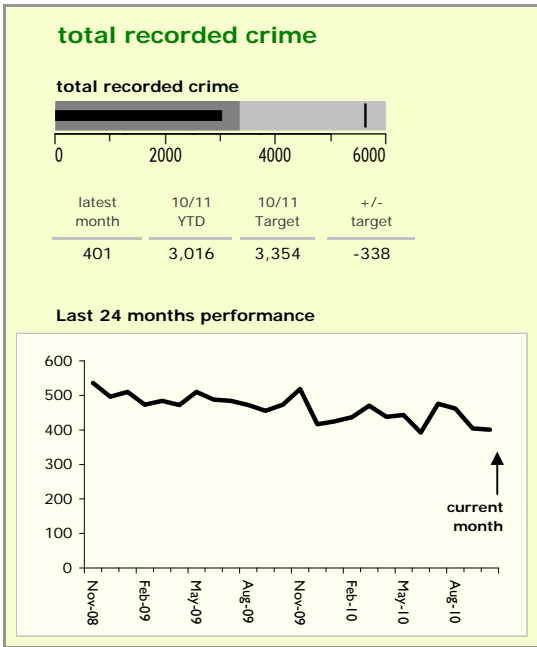

# Blaby District : crime reduction dashboard 2010/11 : October 2010

### national indicators

NI15 : serious violent crime	0.17
NI20 : assault with less serious injury	2.79
NI16 : serious acquisitive crime	10.74

(Rate per 1,000 population)

### top 10 high crime areas

	recorded offences 10/11 YTD
Fosse Park	302
Glenfield West	132
Blaby North	117
Endery North & Grove Park	110
Leicester Forest East - M1 Services	102
Braunstone Town Woodland Drive	85
Narborough East	84
Thorpe Astley & Meridian Bus. Park	81
Narborough Road South	81
Blaby Centre	76