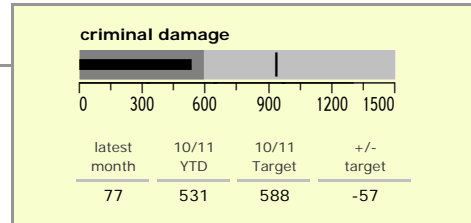

key

- over target by 25% or less
- more than 25% over target