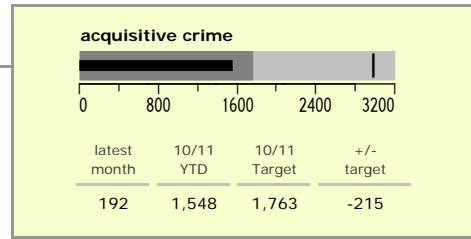

key

- over target by 25% or less
- more than 25% over target