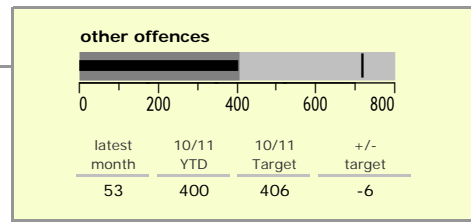

key

- over target by 25% or less
- more than 25% over target