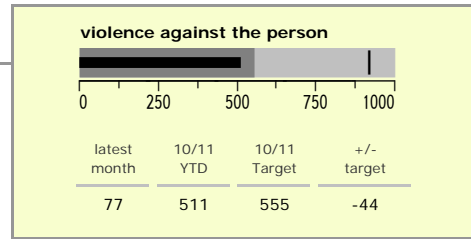

key

- over target by 25% or less
- more than 25% over target