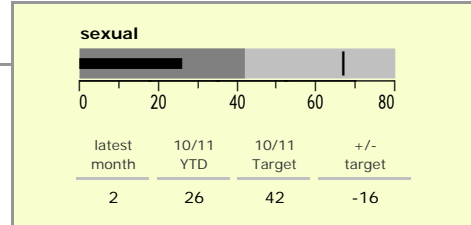

key

- over target by 25% or less
- more than 25% over target