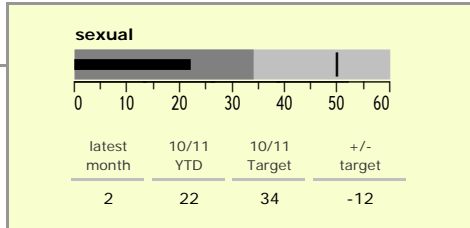

key

- over target by 25% or less
- more than 25% over target