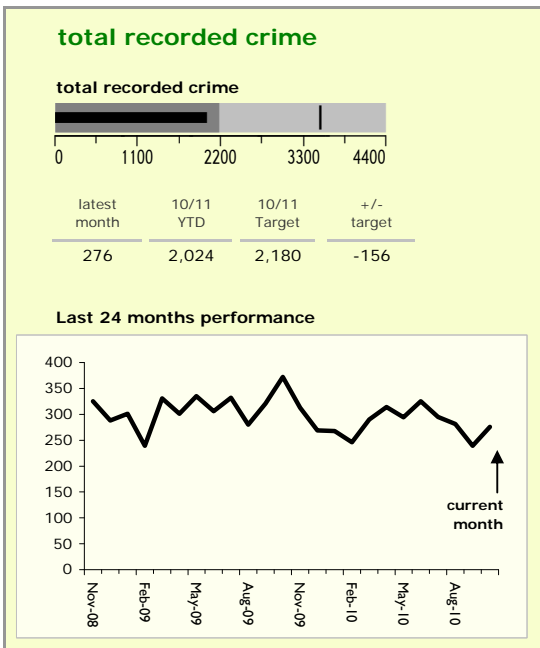

# Harborough District : crime reduction dashboard 2010/11 : October 2010

### national indicators

NI15 : serious violent crime	0.12
NI20 : assault with less serious injury	2.27
NI16 : serious acquisitive crime	6.54

(Rate per 1,000 population)

### top 10 high crime areas

	recorded offences 10/11 YTD
Lutterworth Centre & East	160
Little Bowden South	138
Market Harborough Coventry Road	123
Misterton, Gilmorton & Swinford	91
Market Harborough Centre	74
Mkt Harb. East & Welland Ind. Est.	70
Ullesthorpe & Magna Park	68
Tilton, Hungarton & Tugby	65
Greater Billesdon	61
Great Bowden	61