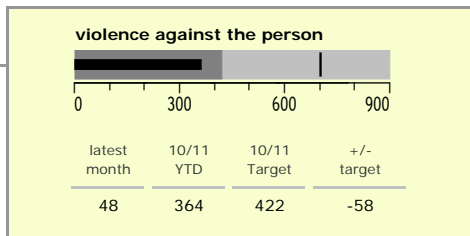

# Harborough District : crime reduction dashboard 2010/11 : October 2010

### national indicators

NI15 : serious violent crime	0.12
NI20 : assault with less serious injury	2.27
NI16 : serious acquisitive crime	6.54

(Rate per 1,000 population)

### top 10 high crime areas

	recorded offences 10/11 YTD
Lutterworth Centre & East	160
Little Bowden South	138
Market Harborough Coventry Road	123
Misterton, Gilmorton & Swinford	91
Market Harborough Centre	74
Mkt Harb. East & Welland Ind. Est.	70
Ullesthorpe & Magna Park	68
Tilton, Hungarton & Tugby	65
Greater Billesdon	61
Great Bowden	61