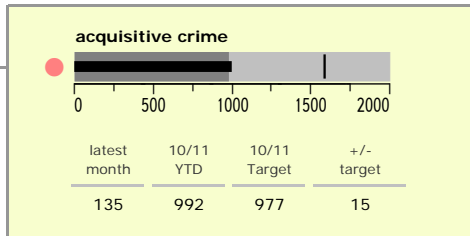

# Harborough District : crime reduction dashboard 2010/11 : October 2010

### national indicators

NI15 : serious violent crime	0.12
NI20 : assault with less serious injury	2.27
NI16 : serious acquisitive crime	6.54

(Rate per 1,000 population)

### top 10 high crime areas

	recorded offences 10/11 YTD
Lutterworth Centre & East	160
Little Bowden South	138
Market Harborough Coventry Road	123
Misterton, Gilmorton & Swinford	91
Market Harborough Centre	74
Mkt Harb. East & Welland Ind. Est.	70
Ullesthorpe & Magna Park	68
Tilton, Hungarton & Tugby	65
Greater Billesdon	61
Great Bowden	61