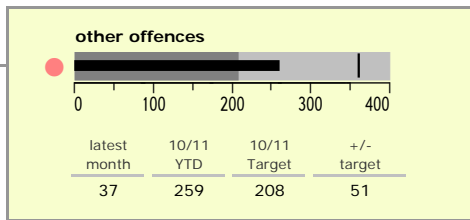

# Harborough District : crime reduction dashboard 2010/11 : October 2010

### national indicators

NI15 : serious violent crime	0.12
NI20 : assault with less serious injury	2.27
NI16 : serious acquisitive crime	6.54

(Rate per 1,000 population)

### top 10 high crime areas

	recorded offences 10/11 YTD
Lutterworth Centre & East	160
Little Bowden South	138
Market Harborough Coventry Road	123
Misterton, Gilmorton & Swinford	91
Market Harborough Centre	74
Mkt Harb. East & Welland Ind. Est.	70
Ullesthorpe & Magna Park	68
Tilton, Hungarton & Tugby	65
Greater Billesdon	61
Great Bowden	61