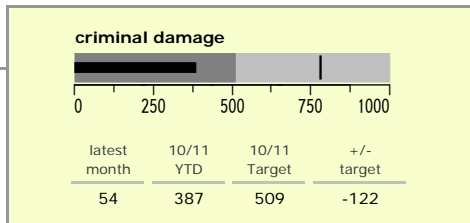

# Harborough District : crime reduction dashboard 2010/11 : October 2010

### national indicators

NI15 : serious violent crime	0.12
NI20 : assault with less serious injury	2.27
NI16 : serious acquisitive crime	6.54

(Rate per 1,000 population)

### top 10 high crime areas

	recorded offences 10/11 YTD
Lutterworth Centre & East	160
Little Bowden South	138
Market Harborough Coventry Road	123
Misterton, Gilmorton & Swinford	91
Market Harborough Centre	74
Mkt Harb. East & Welland Ind. Est.	70
Ullesthorpe & Magna Park	68
Tilton, Hungarton & Tugby	65
Greater Billesdon	61
Great Bowden	61