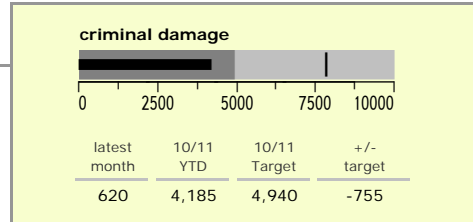

Leicestershire County : crime reduction dashboard 2010/11 : October 2010

national indicators

NI15 : serious violent crime	0.21
NI20 : assault with less serious injury	3.88
NI16 : serious acquisitive crime	9.18

(Rate per 1,000 population)

top 10 high crime areas

	recorded offences 10/11 YTD
Loughborough Centre West	582
Hinckley Town Centre	468
Coalville Centre	348
Fosse Park	302
Loughborough Bell Foundry	291
Guthlaxton College & Police Station	250
Melton Craven West	245
Loughborough Toothill Road	243
Castle Donington NE & Hemmington	236
Loughborough Centre South	211