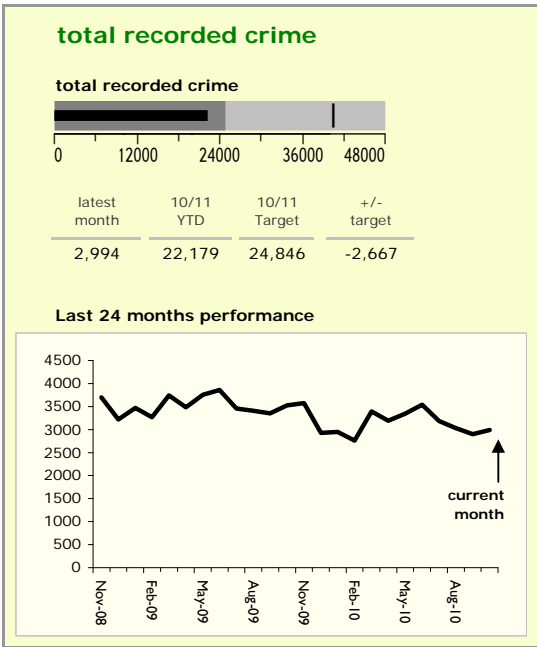

Leicestershire County : crime reduction dashboard 2010/11 : October 2010

national indicators

NI15 : serious violent crime	0.21
NI20 : assault with less serious injury	3.88
NI16 : serious acquisitive crime	9.18

(Rate per 1,000 population)

top 10 high crime areas

	recorded offences 10/11 YTD
Loughborough Centre West	582
Hinckley Town Centre	468
Coalville Centre	348
Fosse Park	302
Loughborough Bell Foundry	291
Guthlaxton College & Police Station	250
Melton Craven West	245
Loughborough Toothill Road	243
Castle Donington NE & Hemmington	236
Loughborough Centre South	211