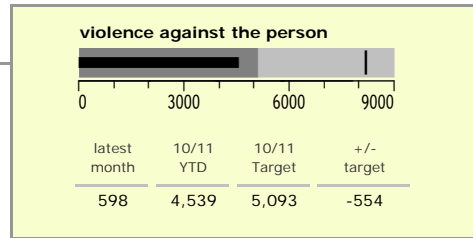

Leicestershire County : crime reduction dashboard 2010/11 : October 2010

national indicators

NI15 : serious violent crime	0.21
NI20 : assault with less serious injury	3.88
NI16 : serious acquisitive crime	9.18

(Rate per 1,000 population)

top 10 high crime areas

	recorded offences 10/11 YTD
Loughborough Centre West	582
Hinckley Town Centre	468
Coalville Centre	348
Fosse Park	302
Loughborough Bell Foundry	291
Guthlaxton College & Police Station	250
Melton Craven West	245
Loughborough Toothill Road	243
Castle Donington NE & Hemmington	236
Loughborough Centre South	211