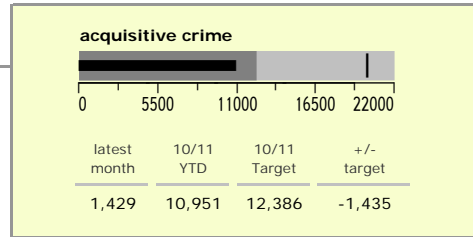

Leicestershire County : crime reduction dashboard 2010/11 : October 2010

national indicators

NI15 : serious violent crime	0.21
NI20 : assault with less serious injury	3.88
NI16 : serious acquisitive crime	9.18

(Rate per 1,000 population)

top 10 high crime areas

	recorded offences 10/11 YTD
Loughborough Centre West	582
Hinckley Town Centre	468
Coalville Centre	348
Fosse Park	302
Loughborough Bell Foundry	291
Guthlaxton College & Police Station	250
Melton Craven West	245
Loughborough Toothill Road	243
Castle Donington NE & Hemmington	236
Loughborough Centre South	211