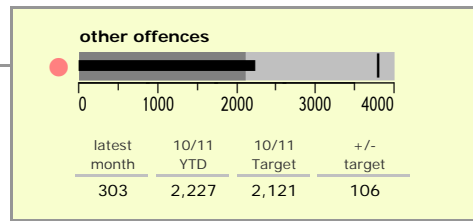

Leicestershire County : crime reduction dashboard 2010/11 : October 2010

national indicators

NI15 : serious violent crime	0.21
NI20 : assault with less serious injury	3.88
NI16 : serious acquisitive crime	9.18

(Rate per 1,000 population)

top 10 high crime areas

	recorded offences 10/11 YTD
Loughborough Centre West	582
Hinckley Town Centre	468
Coalville Centre	348
Fosse Park	302
Loughborough Bell Foundry	291
Guthlaxton College & Police Station	250
Melton Craven West	245
Loughborough Toothill Road	243
Castle Donington NE & Hemmington	236
Loughborough Centre South	211