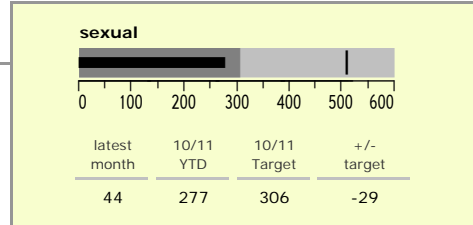

Leicestershire County : crime reduction dashboard 2010/11 : October 2010

national indicators

NI15 : serious violent crime	0.21
NI20 : assault with less serious injury	3.88
NI16 : serious acquisitive crime	9.18

(Rate per 1,000 population)

top 10 high crime areas

	recorded offences 10/11 YTD
Loughborough Centre West	582
Hinckley Town Centre	468
Coalville Centre	348
Fosse Park	302
Loughborough Bell Foundry	291
Guthlaxton College & Police Station	250
Melton Craven West	245
Loughborough Toothill Road	243
Castle Donington NE & Hemmington	236
Loughborough Centre South	211