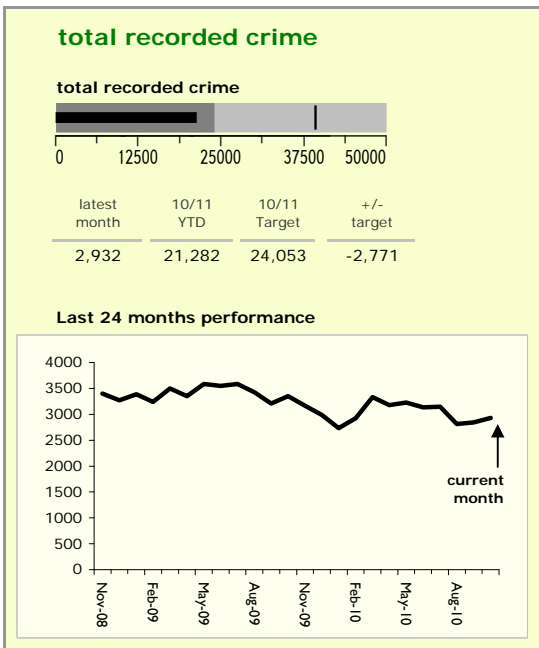

Leicester City : crime reduction dashboard 2010/11 : October 2010

national indicators

NI15 : serious violent crime	0.52
NI20 : assault with less serious injury	8.86
NI16 : serious acquisitive crime	20.76

(Rate per 1,000 population)

top 10 high crime areas

	recorded offences 10/11 YTD
Cstle-City Centre	3,353
● Cstle-De Montfort Street	635
● Abb-Abbey Park	522
Cstle-De Montfort University	413
Bleys-Glenfield Hospital	322
Cstle-Victoria Park	314
Cstle-Princess Road West	269
● Wcotes-Ridley Street	242
● Humb-Quakesick Spinney	226
● Fosse-Woodgate	226

key

- over target by 25% or less
- more than 25% over target