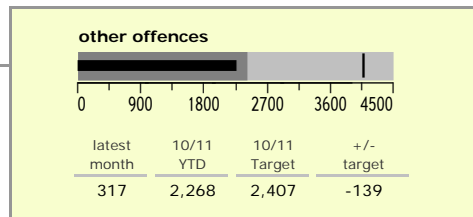

Leicester City : crime reduction dashboard 2010/11 : October 2010

national indicators

NI15 : serious violent crime	0.52
NI20 : assault with less serious injury	8.86
NI16 : serious acquisitive crime	20.76

(Rate per 1,000 population)

top 10 high crime areas

	recorded offences 10/11 YTD
Cstle-City Centre	3,353
● Cstle-De Montfort Street	635
● Abb-Abbey Park	522
Cstle-De Montfort University	413
Bleys-Glenfield Hospital	322
Cstle-Victoria Park	314
Cstle-Princess Road West	269
● Wcotes-Ridley Street	242
● Humb-Quakesick Spinney	226
● Fosse-Woodgate	226