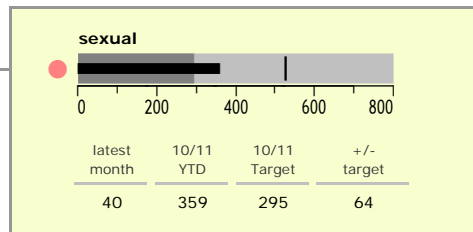

key

- over target by 25% or less
- more than 25% over target