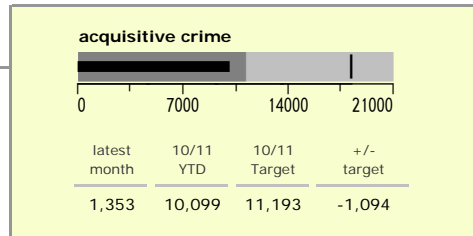

Leicester City : crime reduction dashboard 2010/11 : October 2010

national indicators

NI15 : serious violent crime	0.52
NI20 : assault with less serious injury	8.86
NI16 : serious acquisitive crime	20.76

(Rate per 1,000 population)

top 10 high crime areas

	recorded offences 10/11 YTD
Cstle-City Centre	3,353
● Cstle-De Montfort Street	635
● Abb-Abbey Park	522
Cstle-De Montfort University	413
Bleys-Glenfield Hospital	322
Cstle-Victoria Park	314
Cstle-Princess Road West	269
● Wcotes-Ridley Street	242
● Humb-Quakesick Spinney	226
● Fosse-Woodgate	226