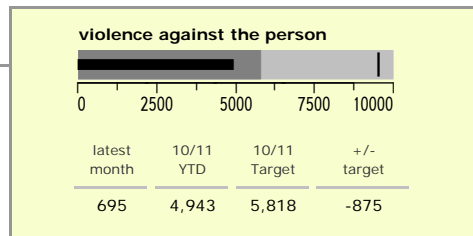

Leicester City : crime reduction dashboard 2010/11 : October 2010

national indicators

NI15 : serious violent crime	0.52
NI20 : assault with less serious injury	8.86
NI16 : serious acquisitive crime	20.76

(Rate per 1,000 population)

top 10 high crime areas

	recorded offences 10/11 YTD
Cstle-City Centre	3,353
● Cstle-De Montfort Street	635
● Abb-Abbey Park	522
Cstle-De Montfort University	413
Bleys-Glenfield Hospital	322
Cstle-Victoria Park	314
Cstle-Princess Road West	269
● Wcotes-Ridley Street	242
● Humb-Quakesick Spinney	226
● Fosse-Woodgate	226