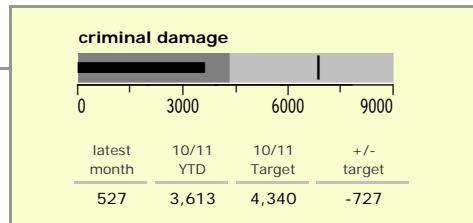

Leicester City : crime reduction dashboard 2010/11 : October 2010

national indicators

NI15 : serious violent crime	0.52
NI20 : assault with less serious injury	8.86
NI16 : serious acquisitive crime	20.76

(Rate per 1,000 population)

top 10 high crime areas

	recorded offences 10/11 YTD
Cstle-City Centre	3,353
● Cstle-De Montfort Street	635
● Abb-Abbey Park	522
Cstle-De Montfort University	413
Bleys-Glenfield Hospital	322
Cstle-Victoria Park	314
Cstle-Princess Road West	269
● Wcotes-Ridley Street	242
● Humb-Quakesick Spinney	226
● Fosse-Woodgate	226