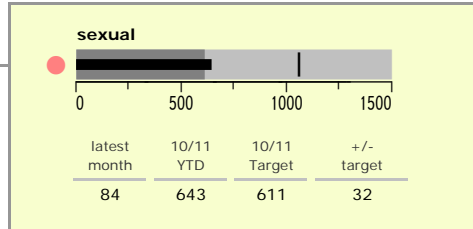

Leicestershire Force Area : crime reduction dashboard 2010/11 : October 2010

national indicators

NI15 : serious violent crime	0.30
NI20 : assault with less serious injury	5.35
NI16 : serious acquisitive crime	12.52

(Rate per 1,000 population)

top 10 high crime areas

area	recorded offences 10/11 YTD
Castle-City Centre	3,353
Castle-De Montfort Street	635
Loughborough Centre West	582
Abb-Abbey Park	522
Hinckley Town Centre	468
Castle-De Montfort University	413
Coalville Centre	348
Bleys-Glenfield Hospital	322
Castle-Victoria Park	314
Fosse Park	302