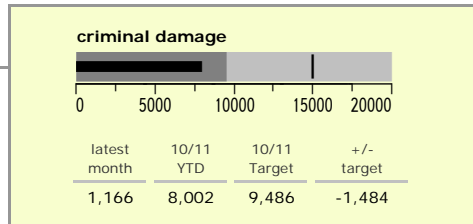

Leicestershire Force Area : crime reduction dashboard 2010/11 : October 2010

national indicators

NI15 : serious violent crime	0.30
NI20 : assault with less serious injury	5.35
NI16 : serious acquisitive crime	12.52

(Rate per 1,000 population)

top 10 high crime areas

area	recorded offences 10/11 YTD
Castle-City Centre	3,353
Castle-De Montfort Street	635
Loughborough Centre West	582
Abb-Abbey Park	522
Hinckley Town Centre	468
Castle-De Montfort University	413
Coalville Centre	348
Bleys-Glenfield Hospital	322
Castle-Victoria Park	314
Fosse Park	302