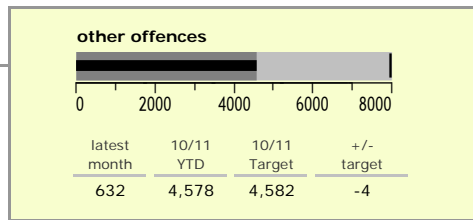

Leicestershire Force Area : crime reduction dashboard 2010/11 : October 2010

national indicators

NI15 : serious violent crime	0.30
NI20 : assault with less serious injury	5.35
NI16 : serious acquisitive crime	12.52

(Rate per 1,000 population)

top 10 high crime areas

area	recorded offences 10/11 YTD
Castle-City Centre	3,353
Castle-De Montfort Street	635
Loughborough Centre West	582
Abb-Abbey Park	522
Hinckley Town Centre	468
Castle-De Montfort University	413
Coalville Centre	348
Bleys-Glenfield Hospital	322
Castle-Victoria Park	314
Fosse Park	302