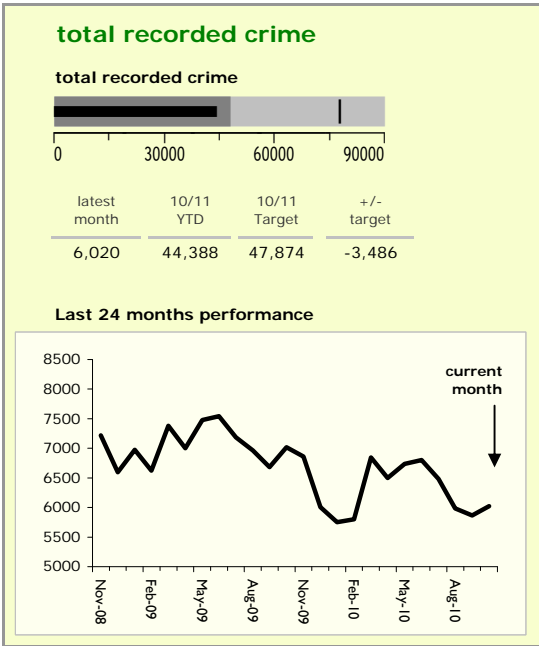

Leicestershire Force Area : crime reduction dashboard 2010/11 : October 2010

national indicators

NI15 : serious violent crime	0.30
NI20 : assault with less serious injury	5.35
NI16 : serious acquisitive crime	12.52

(Rate per 1,000 population)

top 10 high crime areas

area	recorded offences 10/11 YTD
Castle-City Centre	3,353
Castle-De Montfort Street	635
Loughborough Centre West	582
Abb-Abbey Park	522
Hinckley Town Centre	468
Castle-De Montfort University	413
Coalville Centre	348
Bleys-Glenfield Hospital	322
Castle-Victoria Park	314
Fosse Park	302

key

- over target by 25% or less
- more than 25% over target