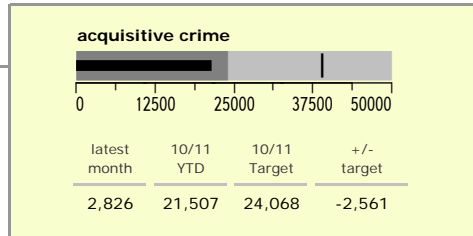

Leicestershire Force Area : crime reduction dashboard 2010/11 : October 2010

national indicators

NI15 : serious violent crime	0.30
NI20 : assault with less serious injury	5.35
NI16 : serious acquisitive crime	12.52

(Rate per 1,000 population)

top 10 high crime areas

area	recorded offences 10/11 YTD
Castle-City Centre	3,353
Castle-De Montfort Street	635
Loughborough Centre West	582
Abb-Abbey Park	522
Hinckley Town Centre	468
Castle-De Montfort University	413
Coalville Centre	348
Bleys-Glenfield Hospital	322
Castle-Victoria Park	314
Fosse Park	302