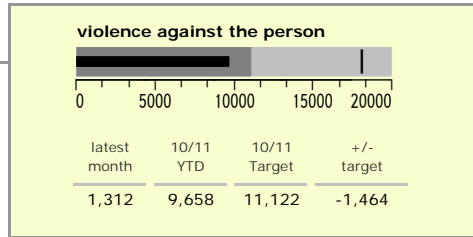

Leicestershire Force Area : crime reduction dashboard 2010/11 : October 2010

national indicators

NI15 : serious violent crime	0.30
NI20 : assault with less serious injury	5.35
NI16 : serious acquisitive crime	12.52

(Rate per 1,000 population)

top 10 high crime areas

area	recorded offences 10/11 YTD
Castle-City Centre	3,353
Castle-De Montfort Street	635
Loughborough Centre West	582
Abb-Abbey Park	522
Hinckley Town Centre	468
Castle-De Montfort University	413
Coalville Centre	348
Bleys-Glenfield Hospital	322
Castle-Victoria Park	314
Fosse Park	302