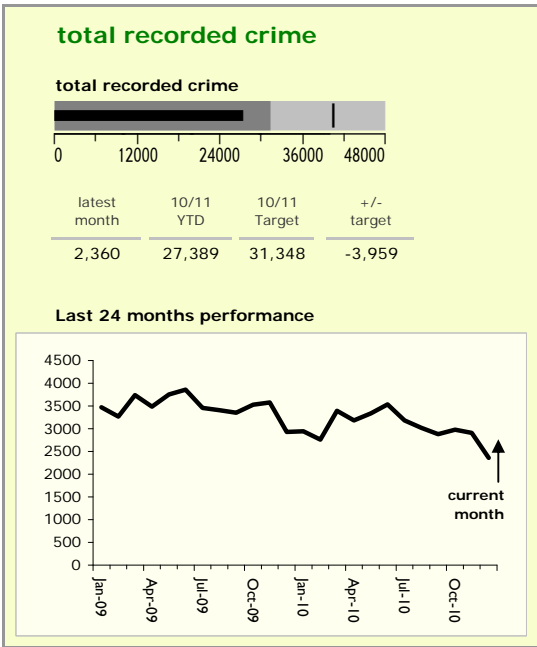

Leicestershire County : crime reduction dashboard 2010/11 : December 2010

national indicators

NI15 : serious violent crime	0.19
NI20 : assault with less serious injury	3.90
NI16 : serious acquisitive crime	9.03

(Rate per 1,000 population)

top 10 high crime areas

Area	recorded offences 10/11 YTD
Loughborough Centre West	749
Hinckley Town Centre	565
Fosse Park	430
Loughborough Toothill Road	363
Loughborough Bell Foundry	356
Guthlaxton College & Wigston Police Station	306
Melton Craven West	305
Loughborough Centre South	278
Oadby Stoughton Drive	224
Loughborough Canal South	221