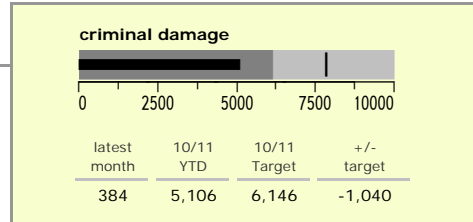

Leicestershire County : crime reduction dashboard 2010/11 : December 2010

national indicators

NI15 : serious violent crime	0.19
NI20 : assault with less serious injury	3.90
NI16 : serious acquisitive crime	9.03

(Rate per 1,000 population)

top 10 high crime areas

Area	recorded offences 10/11 YTD
Loughborough Centre West	749
Hinckley Town Centre	565
Fosse Park	430
Loughborough Toothill Road	363
Loughborough Bell Foundry	356
Guthlaxton College & Wigston Police Station	306
Melton Craven West	305
Loughborough Centre South	278
Oadby Stoughton Drive	224
Loughborough Canal South	221