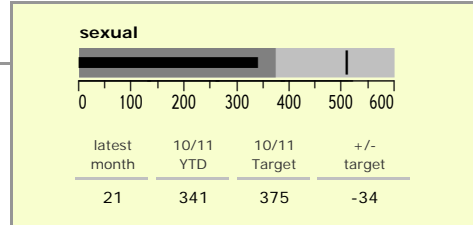

key

- over target by 25% or less
- more than 25% over target