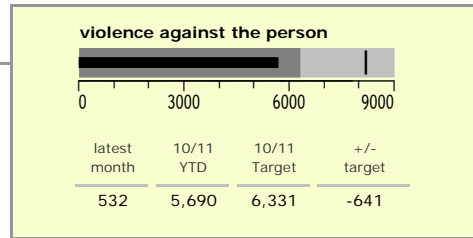

Leicestershire County : crime reduction dashboard 2010/11 : December 2010

national indicators

NI15 : serious violent crime	0.19
NI20 : assault with less serious injury	3.90
NI16 : serious acquisitive crime	9.03

(Rate per 1,000 population)

top 10 high crime areas

Area	recorded offences 10/11 YTD
Loughborough Centre West	749
Hinckley Town Centre	565
Fosse Park	430
Loughborough Toothill Road	363
Loughborough Bell Foundry	356
Guthlaxton College & Wigston Police Station	306
Melton Craven West	305
Loughborough Centre South	278
Oadby Stoughton Drive	224
Loughborough Canal South	221