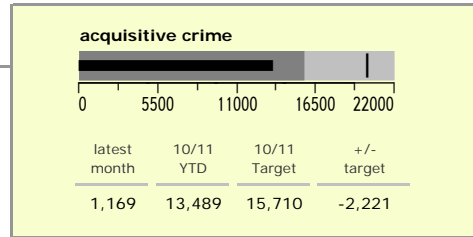

Leicestershire County : crime reduction dashboard 2010/11 : December 2010

national indicators

NI15 : serious violent crime	0.19
NI20 : assault with less serious injury	3.90
NI16 : serious acquisitive crime	9.03

(Rate per 1,000 population)

top 10 high crime areas

Area	recorded offences 10/11 YTD
Loughborough Centre West	749
Hinckley Town Centre	565
Fosse Park	430
Loughborough Toothill Road	363
Loughborough Bell Foundry	356
Guthlaxton College & Wigston Police Station	306
Melton Craven West	305
Loughborough Centre South	278
Oadby Stoughton Drive	224
Loughborough Canal South	221