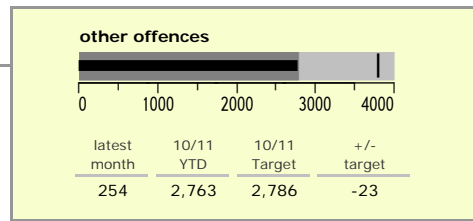

Leicestershire County : crime reduction dashboard 2010/11 : December 2010

national indicators

NI15 : serious violent crime	0.19
NI20 : assault with less serious injury	3.90
NI16 : serious acquisitive crime	9.03

(Rate per 1,000 population)

top 10 high crime areas

Area	recorded offences 10/11 YTD
Loughborough Centre West	749
Hinckley Town Centre	565
Fosse Park	430
Loughborough Toothill Road	363
Loughborough Bell Foundry	356
Guthlaxton College & Wigston Police Station	306
Melton Craven West	305
Loughborough Centre South	278
Oadby Stoughton Drive	224
Loughborough Canal South	221