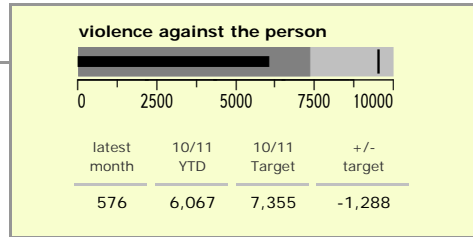

Leicester City : crime reduction dashboard 2010/11 : December 2010

national indicators

NI15 : serious violent crime	0.51
NI20 : assault with less serious injury	9.02
NI16 : serious acquisitive crime	20.15

(Rate per 1,000 population)

top 10 high crime areas

	recorded offences 10/11 YTD
Cstle-City Centre	4,240
● Cstle-De Montfort Street	781
Abb-Abbey Park	618
Cstle-De Montfort University	517
Bleys-Glenfield Hospital	412
Cstle-Victoria Park	382
Cstle-Princess Road West	327
● Wcotes-Ridley Street	306
● Humb-Quakesick Spinney	282
● Fosse-Woodgate	263