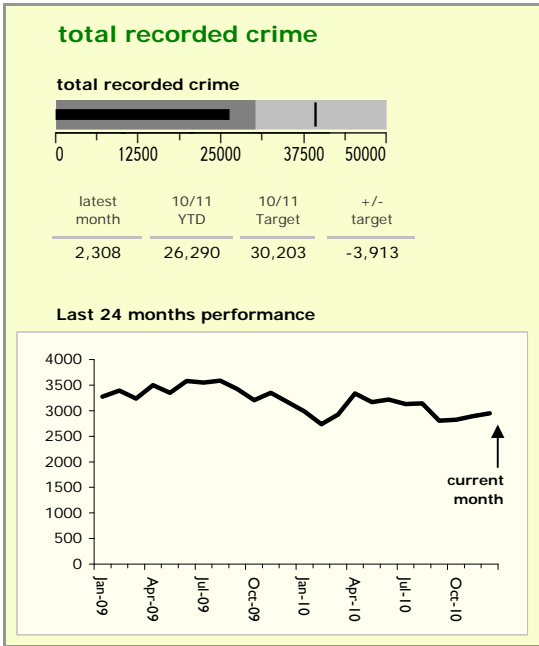

Leicester City : crime reduction dashboard 2010/11 : December 2010

national indicators

NI15 : serious violent crime	0.51
NI20 : assault with less serious injury	9.02
NI16 : serious acquisitive crime	20.15

(Rate per 1,000 population)

top 10 high crime areas

	recorded offences 10/11 YTD
Cstle-City Centre	4,240
● Cstle-De Montfort Street	781
Abb-Abbey Park	618
Cstle-De Montfort University	517
Bleys-Glenfield Hospital	412
Cstle-Victoria Park	382
Cstle-Princess Road West	327
● Wcotes-Ridley Street	306
● Humb-Quakesick Spinney	282
● Fosse-Woodgate	263

key

- over target by 25% or less
- more than 25% over target