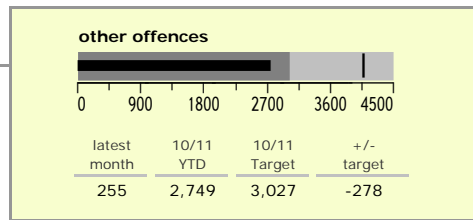

Leicester City : crime reduction dashboard 2010/11 : December 2010

national indicators

NI15 : serious violent crime	0.51
NI20 : assault with less serious injury	9.02
NI16 : serious acquisitive crime	20.15

(Rate per 1,000 population)

top 10 high crime areas

	recorded offences 10/11 YTD
Cstle-City Centre	4,240
● Cstle-De Montfort Street	781
Abb-Abbey Park	618
Cstle-De Montfort University	517
Bleys-Glenfield Hospital	412
Cstle-Victoria Park	382
Cstle-Princess Road West	327
● Wcotes-Ridley Street	306
● Humb-Quakesick Spinney	282
● Fosse-Woodgate	263