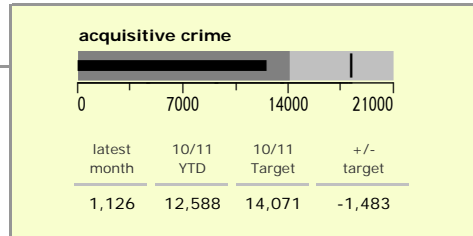

Leicester City : crime reduction dashboard 2010/11 : December 2010

national indicators

NI15 : serious violent crime	0.51
NI20 : assault with less serious injury	9.02
NI16 : serious acquisitive crime	20.15

(Rate per 1,000 population)

top 10 high crime areas

	recorded offences 10/11 YTD
Cstle-City Centre	4,240
● Cstle-De Montfort Street	781
Abb-Abbey Park	618
Cstle-De Montfort University	517
Bleys-Glenfield Hospital	412
Cstle-Victoria Park	382
Cstle-Princess Road West	327
● Wcotes-Ridley Street	306
● Humb-Quakesick Spinney	282
● Fosse-Woodgate	263