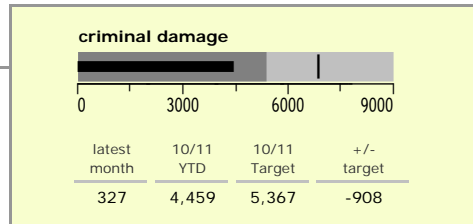

Leicester City : crime reduction dashboard 2010/11 : December 2010

national indicators

NI15 : serious violent crime	0.51
NI20 : assault with less serious injury	9.02
NI16 : serious acquisitive crime	20.15

(Rate per 1,000 population)

top 10 high crime areas

	recorded offences 10/11 YTD
Cstle-City Centre	4,240
● Cstle-De Montfort Street	781
Abb-Abbey Park	618
Cstle-De Montfort University	517
Bleys-Glenfield Hospital	412
Cstle-Victoria Park	382
Cstle-Princess Road West	327
● Wcotes-Ridley Street	306
● Humb-Quakesick Spinney	282
● Fosse-Woodgate	263