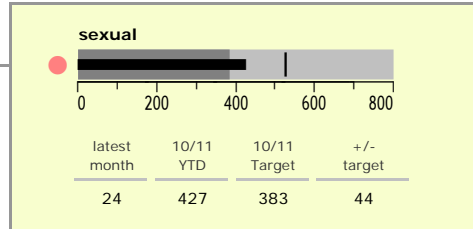

Leicester City : crime reduction dashboard 2010/11 : December 2010

national indicators

NI15 : serious violent crime	0.51
NI20 : assault with less serious injury	9.02
NI16 : serious acquisitive crime	20.15

(Rate per 1,000 population)

top 10 high crime areas

	recorded offences 10/11 YTD
Cstle-City Centre	4,240
● Cstle-De Montfort Street	781
Abb-Abbey Park	618
Cstle-De Montfort University	517
Bleys-Glenfield Hospital	412
Cstle-Victoria Park	382
Cstle-Princess Road West	327
● Wcotes-Ridley Street	306
● Humb-Quakesick Spinney	282
● Fosse-Woodgate	263