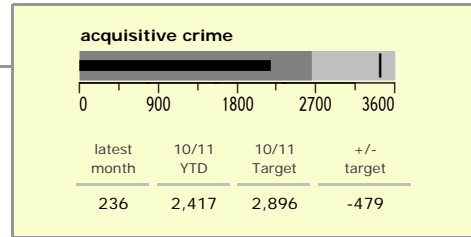

Hinckley and Bosworth Borough : crime reduction dashboard 2010/11 : January 2011

national indicators

NI15 : serious violent crime	0.16
NI20 : assault with less serious injury	3.52
NI16 : serious acquisitive crime	9.88

(Rate per 1,000 population)

top 10 high crime areas

	recorded offences 10/11 YTD
Hinckley Town Centre	600
Hinckley Castle South West	176
Hinckley Dodwells Bridge & Harrowbrook Ind	174
● Hinckley Fields	146
Hinckley Town Centre North	140
Hinckley Trinity West	122
● Earl Shilton West	114
Earl Shilton North	114
Earl Shilton East	111
Hinckley Barwell Lane	103