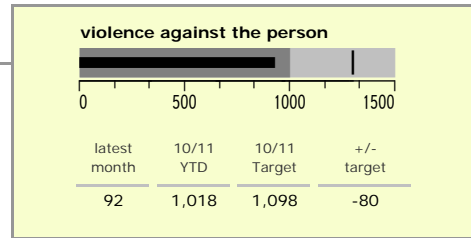

Hinckley and Bosworth Borough : crime reduction dashboard 2010/11 : January 2011

national indicators

NI15 : serious violent crime	0.16
NI20 : assault with less serious injury	3.52
NI16 : serious acquisitive crime	9.88

(Rate per 1,000 population)

top 10 high crime areas

	recorded offences 10/11 YTD
Hinckley Town Centre	600
Hinckley Castle South West	176
Hinckley Dodwells Bridge & Harrowbrook Ind	174
● Hinckley Fields	146
Hinckley Town Centre North	140
Hinckley Trinity West	122
● Earl Shilton West	114
Earl Shilton North	114
Earl Shilton East	111
Hinckley Barwell Lane	103