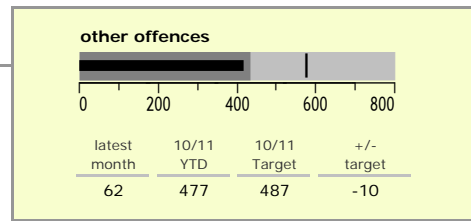

Hinckley and Bosworth Borough : crime reduction dashboard 2010/11 : January 2011

national indicators

NI15 : serious violent crime	0.16
NI20 : assault with less serious injury	3.52
NI16 : serious acquisitive crime	9.88

(Rate per 1,000 population)

top 10 high crime areas

	recorded offences 10/11 YTD
Hinckley Town Centre	600
Hinckley Castle South West	176
Hinckley Dodwells Bridge & Harrowbrook Ind	174
● Hinckley Fields	146
Hinckley Town Centre North	140
Hinckley Trinity West	122
● Earl Shilton West	114
Earl Shilton North	114
Earl Shilton East	111
Hinckley Barwell Lane	103