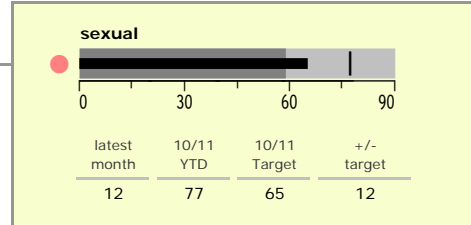

Hinckley and Bosworth Borough : crime reduction dashboard 2010/11 : January 2011

national indicators

NI15 : serious violent crime	0.16
NI20 : assault with less serious injury	3.52
NI16 : serious acquisitive crime	9.88

(Rate per 1,000 population)

top 10 high crime areas

	recorded offences 10/11 YTD
Hinckley Town Centre	600
Hinckley Castle South West	176
Hinckley Dodwells Bridge & Harrowbrook Ind	174
● Hinckley Fields	146
Hinckley Town Centre North	140
Hinckley Trinity West	122
● Earl Shilton West	114
Earl Shilton North	114
Earl Shilton East	111
Hinckley Barwell Lane	103