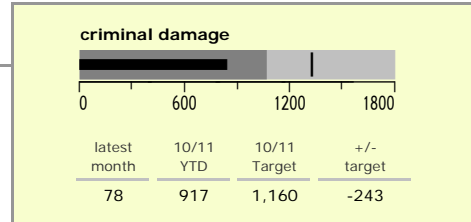

Hinckley and Bosworth Borough : crime reduction dashboard 2010/11 : January 2011

national indicators

NI15 : serious violent crime	0.16
NI20 : assault with less serious injury	3.52
NI16 : serious acquisitive crime	9.88

(Rate per 1,000 population)

top 10 high crime areas

	recorded offences 10/11 YTD
Hinckley Town Centre	600
Hinckley Castle South West	176
Hinckley Dodwells Bridge & Harrowbrook Ind	174
● Hinckley Fields	146
Hinckley Town Centre North	140
Hinckley Trinity West	122
● Earl Shilton West	114
Earl Shilton North	114
Earl Shilton East	111
Hinckley Barwell Lane	103