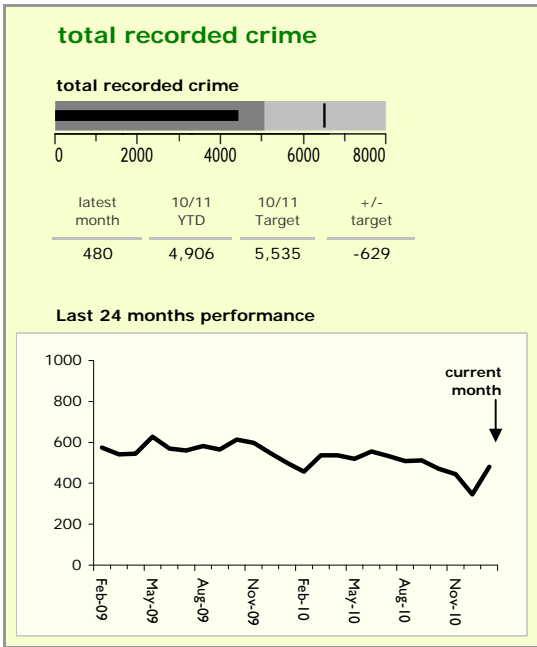

Hinckley and Bosworth Borough : crime reduction dashboard 2010/11 : January 2011

national indicators

NI15 : serious violent crime	0.16
NI20 : assault with less serious injury	3.52
NI16 : serious acquisitive crime	9.88

(Rate per 1,000 population)

top 10 high crime areas

	recorded offences 10/11 YTD
Hinckley Town Centre	600
Hinckley Castle South West	176
Hinckley Dodwells Bridge & Harrowbrook Ind	174
● Hinckley Fields	146
Hinckley Town Centre North	140
Hinckley Trinity West	122
● Earl Shilton West	114
Earl Shilton North	114
Earl Shilton East	111
Hinckley Barwell Lane	103

key

- over target by 25% or less
- more than 25% over target