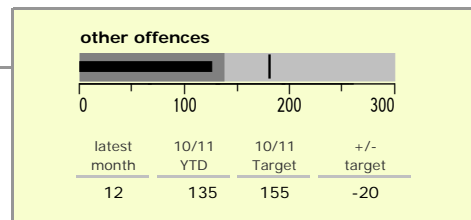

Melton Borough : crime reduction dashboard 2010/11 : January 2011

national indicators

NI15 : serious violent crime	0.27
NI20 : assault with less serious injury	4.05
NI16 : serious acquisitive crime	7.12

(Rate per 1,000 population)

top 10 high crime areas

	recorded offences 10/11 YTD
Melton Craven West	332
Melton Dorian North	135
Melton Egerton East	131
Melton Warwick East	120
Melton Warwick West	94
Melton Sysonby South	93
Melton Newport West	87
Melton Newport South	81
Waltham-on-the-Wolds & Scaford	80
Greater Frisby-on-the-Wreake	62