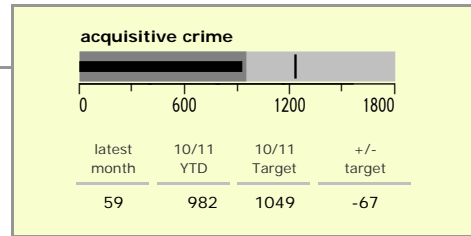

Melton Borough : crime reduction dashboard 2010/11 : January 2011

national indicators

NI15 : serious violent crime	0.27
NI20 : assault with less serious injury	4.05
NI16 : serious acquisitive crime	7.12

(Rate per 1,000 population)

top 10 high crime areas

	recorded offences 10/11 YTD
Melton Craven West	332
Melton Dorian North	135
Melton Egerton East	131
Melton Warwick East	120
Melton Warwick West	94
Melton Sysonby South	93
Melton Newport West	87
Melton Newport South	81
Waltham-on-the-Wolds & Scaford	80
Greater Frisby-on-the-Wreake	62