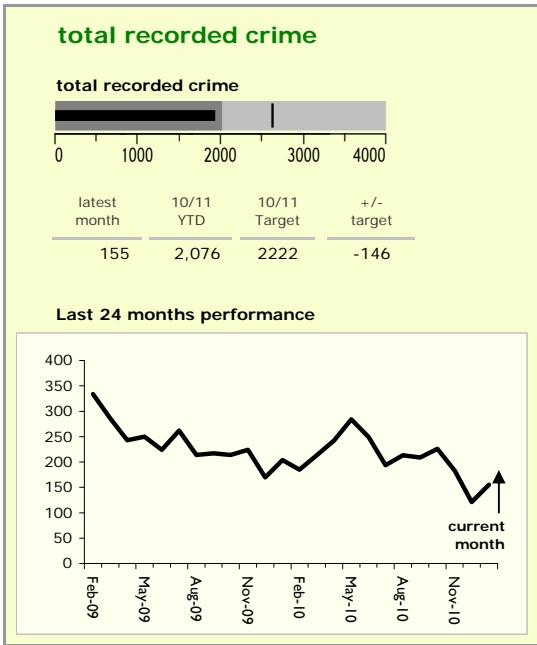

Melton Borough : crime reduction dashboard 2010/11 : January 2011

national indicators

NI15 : serious violent crime	0.27
NI20 : assault with less serious injury	4.05
NI16 : serious acquisitive crime	7.12

(Rate per 1,000 population)

top 10 high crime areas

	recorded offences 10/11 YTD
Melton Craven West	332
Melton Dorian North	135
Melton Egerton East	131
Melton Warwick East	120
Melton Warwick West	94
Melton Sysonby South	93
Melton Newport West	87
Melton Newport South	81
Waltham-on-the-Wolds & Scaford	80
Greater Frisby-on-the-Wreake	62

key

- over target by 25% or less
- more than 25% over target