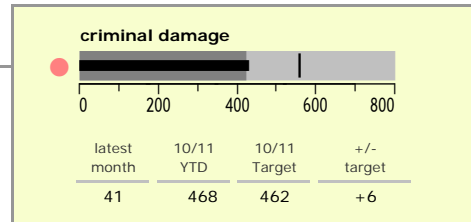

Melton Borough : crime reduction dashboard 2010/11 : January 2011

national indicators

NI15 : serious violent crime	0.27
NI20 : assault with less serious injury	4.05
NI16 : serious acquisitive crime	7.12

(Rate per 1,000 population)

top 10 high crime areas

	recorded offences 10/11 YTD
Melton Craven West	332
Melton Dorian North	135
Melton Egerton East	131
Melton Warwick East	120
Melton Warwick West	94
Melton Sysonby South	93
Melton Newport West	87
Melton Newport South	81
Waltham-on-the-Wolds & Scaford	80
Greater Frisby-on-the-Wreake	62