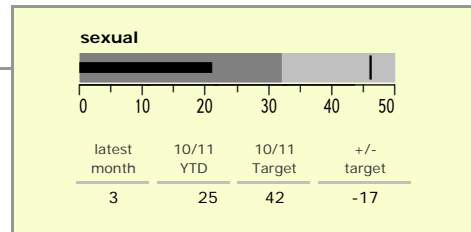

Melton Borough : crime reduction dashboard 2010/11 : January 2011

national indicators

NI15 : serious violent crime	0.27
NI20 : assault with less serious injury	4.05
NI16 : serious acquisitive crime	7.12

(Rate per 1,000 population)

top 10 high crime areas

	recorded offences 10/11 YTD
Melton Craven West	332
Melton Dorian North	135
Melton Egerton East	131
Melton Warwick East	120
Melton Warwick West	94
Melton Sysonby South	93
Melton Newport West	87
Melton Newport South	81
Waltham-on-the-Wolds & Scaford	80
Greater Frisby-on-the-Wreake	62