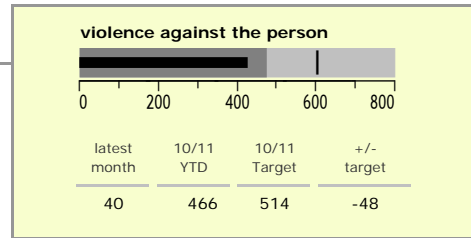

Melton Borough : crime reduction dashboard 2010/11 : January 2011

national indicators

NI15 : serious violent crime	0.27
NI20 : assault with less serious injury	4.05
NI16 : serious acquisitive crime	7.12

(Rate per 1,000 population)

top 10 high crime areas

	recorded offences 10/11 YTD
Melton Craven West	332
Melton Dorian North	135
Melton Egerton East	131
Melton Warwick East	120
Melton Warwick West	94
Melton Sysonby South	93
Melton Newport West	87
Melton Newport South	81
Waltham-on-the-Wolds & Scaford	80
Greater Frisby-on-the-Wreake	62