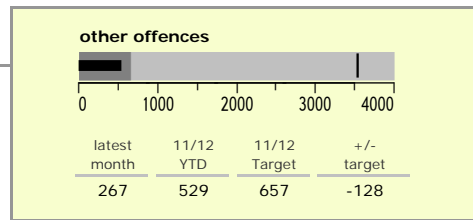

Leicestershire County : crime reduction dashboard 2011/12 : May 2011

national indicators

| | |
|---|------|
| NI15 : serious violent crime | 0.27 |
| NI20 : assault with less serious injury | 3.41 |
| NI16 : serious acquisitive crime | 8.44 |

(Rate per 1,000 population)

top 10 high crime areas

| Area | recorded offences 11/12 YTD |
|----------------------------|-----------------------------|
| Loughborough Centre West | 120 |
| Fosse Park | 107 |
| Loughborough Toothill Road | 91 |
| Hinckley Town Centre | 88 |
| Loughborough Bell Foundry | 79 |
| Coalville Centre | 74 |
| Loughborough Holywell | 59 |
| Melton Craven West | 58 |
| Loughborough Centre South | 58 |
| Hinckley Castle South West | 49 |