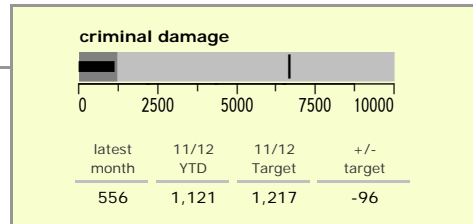

Leicestershire County : crime reduction dashboard 2011/12 : May 2011

national indicators

| | |
|---|------|
| NI15 : serious violent crime | 0.27 |
| NI20 : assault with less serious injury | 3.41 |
| NI16 : serious acquisitive crime | 8.44 |

(Rate per 1,000 population)

top 10 high crime areas

| Area | recorded offences 11/12 YTD |
|----------------------------|-----------------------------|
| Loughborough Centre West | 120 |
| Fosse Park | 107 |
| Loughborough Toothill Road | 91 |
| Hinckley Town Centre | 88 |
| Loughborough Bell Foundry | 79 |
| Coalville Centre | 74 |
| Loughborough Holywell | 59 |
| Melton Craven West | 58 |
| Loughborough Centre South | 58 |
| Hinckley Castle South West | 49 |