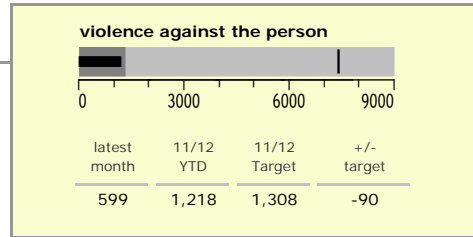

Leicestershire County : crime reduction dashboard 2011/12 : May 2011

national indicators

| | |
|---|------|
| NI15 : serious violent crime | 0.27 |
| NI20 : assault with less serious injury | 3.41 |
| NI16 : serious acquisitive crime | 8.44 |

(Rate per 1,000 population)

top 10 high crime areas

| Area | recorded offences 11/12 YTD |
|----------------------------|-----------------------------|
| Loughborough Centre West | 120 |
| Fosse Park | 107 |
| Loughborough Toothill Road | 91 |
| Hinckley Town Centre | 88 |
| Loughborough Bell Foundry | 79 |
| Coalville Centre | 74 |
| Loughborough Holywell | 59 |
| Melton Craven West | 58 |
| Loughborough Centre South | 58 |
| Hinckley Castle South West | 49 |