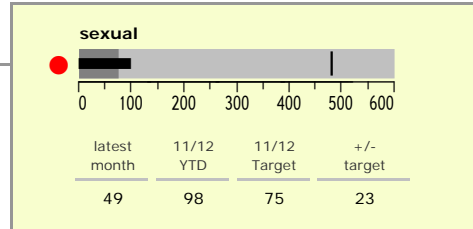

Leicestershire County : crime reduction dashboard 2011/12 : May 2011

national indicators

| | |
|---|------|
| NI15 : serious violent crime | 0.27 |
| NI20 : assault with less serious injury | 3.41 |
| NI16 : serious acquisitive crime | 8.44 |

(Rate per 1,000 population)

top 10 high crime areas

| Area | recorded offences 11/12 YTD |
|----------------------------|-----------------------------|
| Loughborough Centre West | 120 |
| Fosse Park | 107 |
| Loughborough Toothill Road | 91 |
| Hinckley Town Centre | 88 |
| Loughborough Bell Foundry | 79 |
| Coalville Centre | 74 |
| Loughborough Holywell | 59 |
| Melton Craven West | 58 |
| Loughborough Centre South | 58 |
| Hinckley Castle South West | 49 |