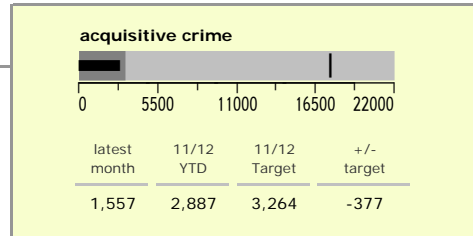

Leicestershire County : crime reduction dashboard 2011/12 : May 2011

national indicators

| | |
|---|------|
| NI15 : serious violent crime | 0.27 |
| NI20 : assault with less serious injury | 3.41 |
| NI16 : serious acquisitive crime | 8.44 |

(Rate per 1,000 population)

top 10 high crime areas

| Area | recorded offences 11/12 YTD |
|----------------------------|-----------------------------|
| Loughborough Centre West | 120 |
| Fosse Park | 107 |
| Loughborough Toothill Road | 91 |
| Hinckley Town Centre | 88 |
| Loughborough Bell Foundry | 79 |
| Coalville Centre | 74 |
| Loughborough Holywell | 59 |
| Melton Craven West | 58 |
| Loughborough Centre South | 58 |
| Hinckley Castle South West | 49 |