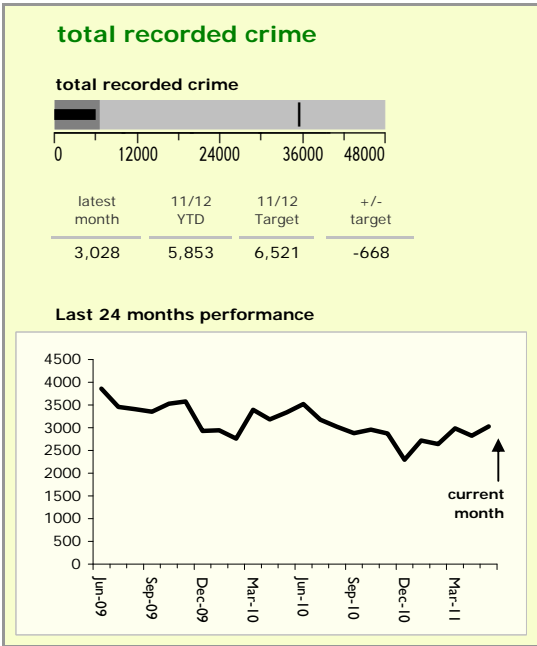

Leicestershire County : crime reduction dashboard 2011/12 : May 2011

national indicators

| | |
|---|------|
| NI15 : serious violent crime | 0.27 |
| NI20 : assault with less serious injury | 3.41 |
| NI16 : serious acquisitive crime | 8.44 |

(Rate per 1,000 population)

top 10 high crime areas

| Area | recorded offences 11/12 YTD |
|----------------------------|-----------------------------|
| Loughborough Centre West | 120 |
| Fosse Park | 107 |
| Loughborough Toothill Road | 91 |
| Hinckley Town Centre | 88 |
| Loughborough Bell Foundry | 79 |
| Coalville Centre | 74 |
| Loughborough Holywell | 59 |
| Melton Craven West | 58 |
| Loughborough Centre South | 58 |
| Hinckley Castle South West | 49 |