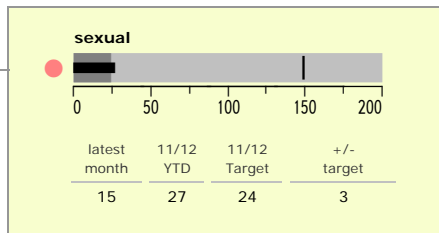

Charnwood Borough : crime reduction dashboard 2011/12 : May 2011

national indicators

● NI15 : serious violent crime	0.29
● NI20 : assault with less serious injury	5.20
● NI16 : serious acquisitive crime	8.92

(Rate per 1,000 population)

top 10 high crime areas

	recorded offences 11/12 YTD
Loughborough Centre West	120
● Loughborough Toothill Road	91
● Loughborough Bell Foundry	79
● Loughborough Holywell	59
Loughborough Centre South	58
Loughborough Canal South	41
Thurmaston North West	38
● Mountsorrel North	35
Loughborough Ashby East	34
● Queniborough East, Barkby & South Croxton	32