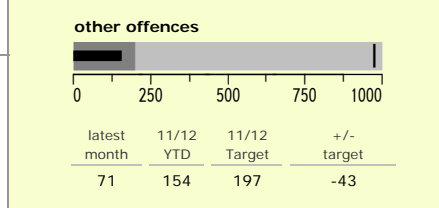

Charnwood Borough : crime reduction dashboard 2011/12 : May 2011

national indicators

● NI15 : serious violent crime	0.29
● NI20 : assault with less serious injury	5.20
● NI16 : serious acquisitive crime	8.92

(Rate per 1,000 population)

top 10 high crime areas

	recorded offences 11/12 YTD
Loughborough Centre West	120
● Loughborough Toothill Road	91
● Loughborough Bell Foundry	79
● Loughborough Holywell	59
Loughborough Centre South	58
Loughborough Canal South	41
Thurmaston North West	38
● Mountsorrel North	35
Loughborough Ashby East	34
● Queniborough East, Barkby & South Croxton	32