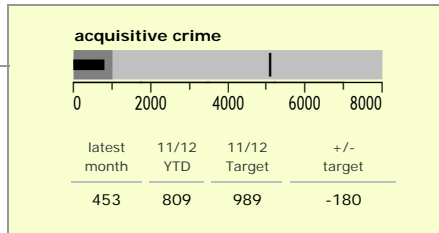

Charnwood Borough : crime reduction dashboard 2011/12 : May 2011

national indicators

● NI15 : serious violent crime	0.29
● NI20 : assault with less serious injury	5.20
● NI16 : serious acquisitive crime	8.92

(Rate per 1,000 population)

top 10 high crime areas

	recorded offences 11/12 YTD
Loughborough Centre West	120
● Loughborough Toothill Road	91
● Loughborough Bell Foundry	79
● Loughborough Holywell	59
Loughborough Centre South	58
Loughborough Canal South	41
Thurmaston North West	38
● Mountsorrel North	35
Loughborough Ashby East	34
● Queniborough East, Barkby & South Croxton	32