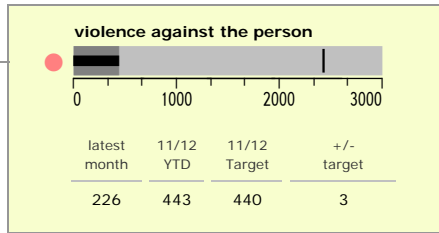

Charnwood Borough : crime reduction dashboard 2011/12 : May 2011

national indicators

● NI15 : serious violent crime	0.29
● NI20 : assault with less serious injury	5.20
● NI16 : serious acquisitive crime	8.92

(Rate per 1,000 population)

top 10 high crime areas

	recorded offences 11/12 YTD
Loughborough Centre West	120
● Loughborough Toothill Road	91
● Loughborough Bell Foundry	79
● Loughborough Holywell	59
Loughborough Centre South	58
Loughborough Canal South	41
Thurmaston North West	38
● Mountsorrel North	35
Loughborough Ashby East	34
● Queniborough East, Barkby & South Croxton	32