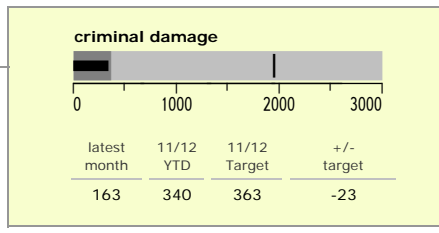

Charnwood Borough : crime reduction dashboard 2011/12 : May 2011

national indicators

● NI15 : serious violent crime	0.29
● NI20 : assault with less serious injury	5.20
● NI16 : serious acquisitive crime	8.92

(Rate per 1,000 population)

top 10 high crime areas

	recorded offences 11/12 YTD
Loughborough Centre West	120
● Loughborough Toothill Road	91
● Loughborough Bell Foundry	79
● Loughborough Holywell	59
Loughborough Centre South	58
Loughborough Canal South	41
Thurmaston North West	38
● Mountsorrel North	35
Loughborough Ashby East	34
● Queniborough East, Barkby & South Croxton	32