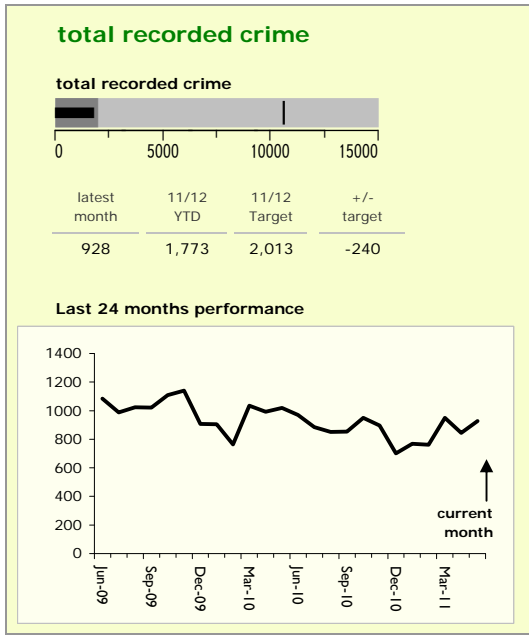

Charnwood Borough : crime reduction dashboard 2011/12 : May 2011

national indicators

● NI15 : serious violent crime	0.29
● NI20 : assault with less serious injury	5.20
● NI16 : serious acquisitive crime	8.92

(Rate per 1,000 population)

top 10 high crime areas

	recorded offences 11/12 YTD
Loughborough Centre West	120
● Loughborough Toothill Road	91
● Loughborough Bell Foundry	79
● Loughborough Holywell	59
Loughborough Centre South	58
Loughborough Canal South	41
Thurmaston North West	38
● Mountsorrel North	35
Loughborough Ashby East	34
● Queniborough East, Barkby & South Croxton	32

key

- over target by 25% or less
- more than 25% over target