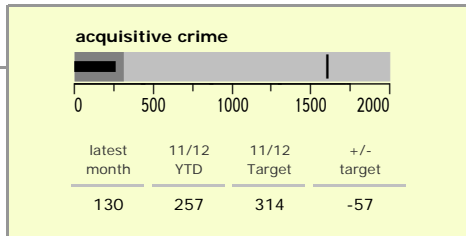

Harborough District : crime reduction dashboard 2011/12 : May 2011

national indicators

● NI15 : serious violent crime	0.29
NI20 : assault with less serious injury	1.97
NI16 : serious acquisitive crime	5.90

(Rate per 1,000 population)

top 10 high crime areas

	recorded offences 11/12 YTD
● Lutterworth Centre & East	38
● Market Harborough Coventry Road	35
● Misterton, Gilmorton & Swinford	34
● Scraptoft	26
● Market Harborough Centre	25
● Little Bowden South	22
● Greater Billesdon	21
● Lutterworth North	20
● Market Harborough - Welland Park	20
● Great Bowden	18