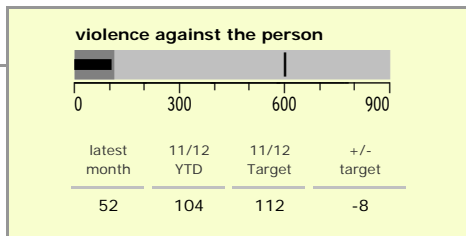

Harborough District : crime reduction dashboard 2011/12 : May 2011

national indicators

● NI15 : serious violent crime	0.29
NI20 : assault with less serious injury	1.97
NI16 : serious acquisitive crime	5.90

(Rate per 1,000 population)

top 10 high crime areas

	recorded offences 11/12 YTD
● Lutterworth Centre & East	38
● Market Harborough Coventry Road	35
● Misterton, Gilmorton & Swinford	34
● Scraptoft	26
● Market Harborough Centre	25
● Little Bowden South	22
● Greater Billesdon	21
● Lutterworth North	20
● Market Harborough - Welland Park	20
● Great Bowden	18