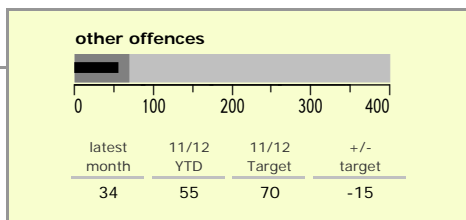

Harborough District : crime reduction dashboard 2011/12 : May 2011

national indicators

● NI15 : serious violent crime	0.29
NI20 : assault with less serious injury	1.97
NI16 : serious acquisitive crime	5.90

(Rate per 1,000 population)

top 10 high crime areas

	recorded offences 11/12 YTD
● Lutterworth Centre & East	38
● Market Harborough Coventry Road	35
● Misterton, Gilmorton & Swinford	34
● Scraptoft	26
● Market Harborough Centre	25
● Little Bowden South	22
● Greater Billesdon	21
● Lutterworth North	20
● Market Harborough - Welland Park	20
● Great Bowden	18