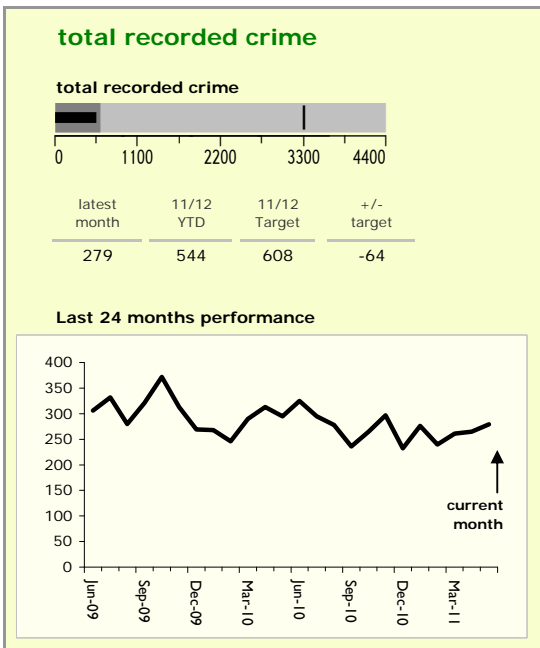

Harborough District : crime reduction dashboard 2011/12 : May 2011

national indicators

● NI15 : serious violent crime	0.29
NI20 : assault with less serious injury	1.97
NI16 : serious acquisitive crime	5.90

(Rate per 1,000 population)

top 10 high crime areas

	recorded offences 11/12 YTD
● Lutterworth Centre & East	38
● Market Harborough Coventry Road	35
● Misterton, Gilmorton & Swinford	34
● Scraptoft	26
● Market Harborough Centre	25
● Little Bowden South	22
● Greater Billesdon	21
● Lutterworth North	20
● Market Harborough - Welland Park	20
● Great Bowden	18

key

- over target by 25% or less
- more than 25% over target