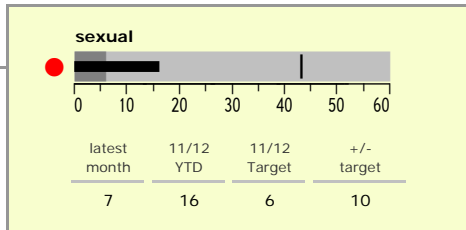

Harborough District : crime reduction dashboard 2011/12 : May 2011

national indicators

● NI15 : serious violent crime	0.29
NI20 : assault with less serious injury	1.97
NI16 : serious acquisitive crime	5.90

(Rate per 1,000 population)

top 10 high crime areas

	recorded offences 11/12 YTD
● Lutterworth Centre & East	38
● Market Harborough Coventry Road	35
● Misterton, Gilmorton & Swinford	34
● Scraptoft	26
● Market Harborough Centre	25
● Little Bowden South	22
● Greater Billesdon	21
● Lutterworth North	20
● Market Harborough - Welland Park	20
● Great Bowden	18