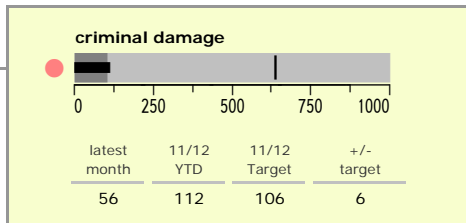

Harborough District : crime reduction dashboard 2011/12 : May 2011

national indicators

● NI15 : serious violent crime	0.29
NI20 : assault with less serious injury	1.97
NI16 : serious acquisitive crime	5.90

(Rate per 1,000 population)

top 10 high crime areas

	recorded offences 11/12 YTD
● Lutterworth Centre & East	38
● Market Harborough Coventry Road	35
● Misterton, Gilmorton & Swinford	34
● Scraptoft	26
● Market Harborough Centre	25
● Little Bowden South	22
● Greater Billesdon	21
● Lutterworth North	20
● Market Harborough - Welland Park	20
● Great Bowden	18