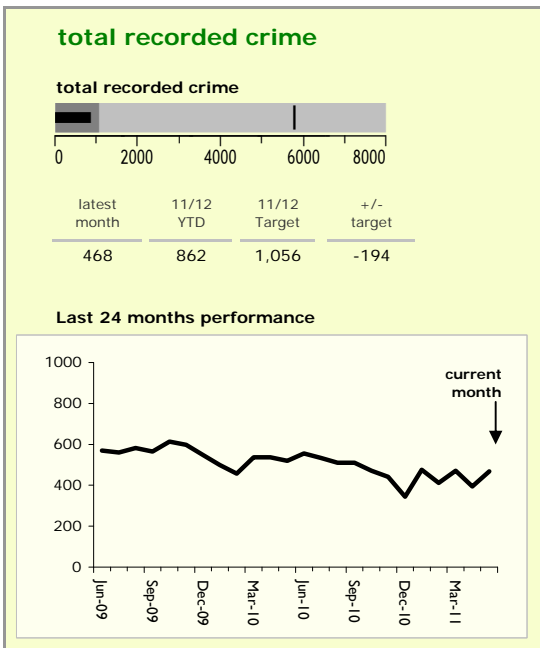

Hinckley and Bosworth Borough : crime reduction dashboard 2011/12 : May 2011

national indicators

- NI15 : serious violent crime 0.29
- NI20 : assault with less serious injury 3.10
- NI16 : serious acquisitive crime 8.79

(Rate per 1,000 population)

top 10 high crime areas

Area	recorded offences 11/12 YTD
Hinckley Town Centre	88
● Hinckley Castle South West	49
● Hinckley Dodwells Bridge & Harrowbrook Inc	44
● Hinckley Town Centre North	31
● Market Bosworth & Cadeby	31
● Hinckley Fields	28
● Earl Shilton West	24
● Bagworth & Thornton	20
Hinckley Middlefield Lane	17
● Groby South	16

key

- over target by 25% or less
- more than 25% over target