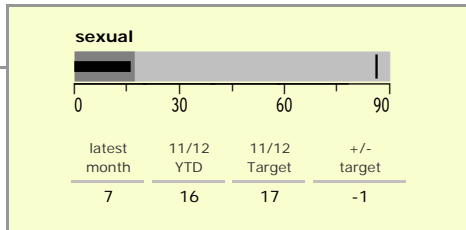

Hinckley and Bosworth Borough : crime reduction dashboard 2011/12 : May 2011

national indicators

- NI15 : serious violent crime 0.29
- NI20 : assault with less serious injury 3.10
- NI16 : serious acquisitive crime 8.79

(Rate per 1,000 population)

top 10 high crime areas

Area	recorded offences 11/12 YTD
Hinckley Town Centre	88
● Hinckley Castle South West	49
● Hinckley Dodwells Bridge & Harrowbrook Inc	44
● Hinckley Town Centre North	31
● Market Bosworth & Cadeby	31
● Hinckley Fields	28
● Earl Shilton West	24
● Bagworth & Thornton	20
Hinckley Middlefield Lane	17
● Groby South	16