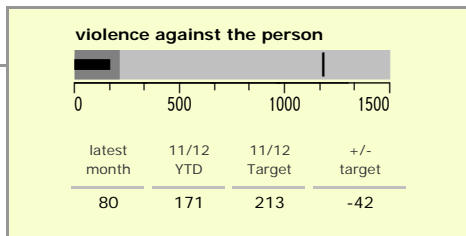

Hinckley and Bosworth Borough : crime reduction dashboard 2011/12 : May 2011

national indicators

- NI15 : serious violent crime 0.29
- NI20 : assault with less serious injury 3.10
- NI16 : serious acquisitive crime 8.79

(Rate per 1,000 population)

top 10 high crime areas

Area	recorded offences 11/12 YTD
Hinckley Town Centre	88
● Hinckley Castle South West	49
● Hinckley Dodwells Bridge & Harrowbrook Inc	44
● Hinckley Town Centre North	31
● Market Bosworth & Cadeby	31
● Hinckley Fields	28
● Earl Shilton West	24
● Bagworth & Thornton	20
Hinckley Middlefield Lane	17
● Groby South	16