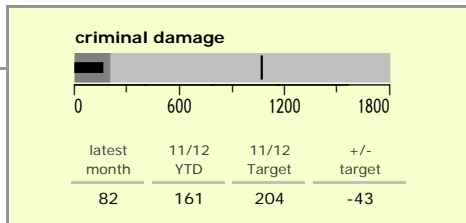

Hinckley and Bosworth Borough : crime reduction dashboard 2011/12 : May 2011

national indicators

- NI15 : serious violent crime 0.29
- NI20 : assault with less serious injury 3.10
- NI16 : serious acquisitive crime 8.79

(Rate per 1,000 population)

top 10 high crime areas

Area	recorded offences 11/12 YTD
Hinckley Town Centre	88
● Hinckley Castle South West	49
● Hinckley Dodwells Bridge & Harrowbrook Inc	44
● Hinckley Town Centre North	31
● Market Bosworth & Cadeby	31
● Hinckley Fields	28
● Earl Shilton West	24
● Bagworth & Thornton	20
Hinckley Middlefield Lane	17
● Groby South	16