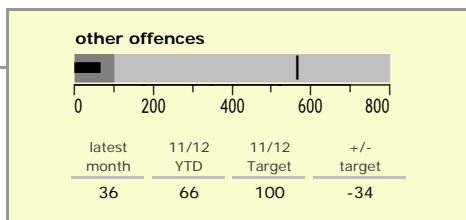

Hinckley and Bosworth Borough : crime reduction dashboard 2011/12 : May 2011

national indicators

- NI15 : serious violent crime 0.29
- NI20 : assault with less serious injury 3.10
- NI16 : serious acquisitive crime 8.79

(Rate per 1,000 population)

top 10 high crime areas

Area	recorded offences 11/12 YTD
Hinckley Town Centre	88
● Hinckley Castle South West	49
● Hinckley Dodwells Bridge & Harrowbrook Inc	44
● Hinckley Town Centre North	31
● Market Bosworth & Cadeby	31
● Hinckley Fields	28
● Earl Shilton West	24
● Bagworth & Thornton	20
Hinckley Middlefield Lane	17
● Groby South	16