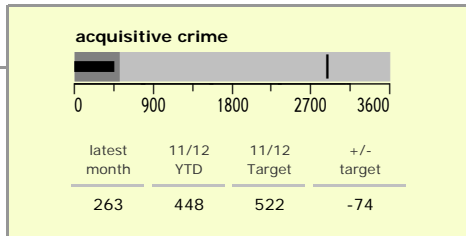

Hinckley and Bosworth Borough : crime reduction dashboard 2011/12 : May 2011

national indicators

- NI15 : serious violent crime 0.29
- NI20 : assault with less serious injury 3.10
- NI16 : serious acquisitive crime 8.79

(Rate per 1,000 population)

top 10 high crime areas

Area	recorded offences 11/12 YTD
Hinckley Town Centre	88
● Hinckley Castle South West	49
● Hinckley Dodwells Bridge & Harrowbrook Inc	44
● Hinckley Town Centre North	31
● Market Bosworth & Cadeby	31
● Hinckley Fields	28
● Earl Shilton West	24
● Bagworth & Thornton	20
Hinckley Middlefield Lane	17
● Groby South	16