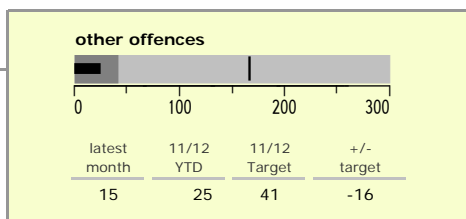

Melton Borough : crime reduction dashboard 2011/12 : May 2011

national indicators

NI15 : serious violent crime	0.37
NI20 : assault with less serious injury	2.56
NI16 : serious acquisitive crime	6.34

(Rate per 1,000 population)

top 10 high crime areas

Area	recorded offences 11/12 YTD
Melton Craven West	58
Melton Egerton East	28
Melton Warwick East	25
Melton Dorian North	24
Melton Warwick West	23
Melton Sysonby South	18
Gaddesby, Great Dalby & Burton Lazars	18
Melton Egerton South West	18
Melton Dorian South	17
Waltham-on-the-Wolds & Scaford	16