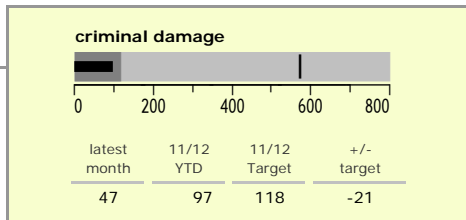

Melton Borough : crime reduction dashboard 2011/12 : May 2011

national indicators

NI15 : serious violent crime	0.37
NI20 : assault with less serious injury	2.56
NI16 : serious acquisitive crime	6.34

(Rate per 1,000 population)

top 10 high crime areas

Area	recorded offences 11/12 YTD
Melton Craven West	58
Melton Egerton East	28
Melton Warwick East	25
Melton Dorian North	24
Melton Warwick West	23
Melton Sysonby South	18
Gaddesby, Great Dalby & Burton Lazars	18
Melton Egerton South West	18
Melton Dorian South	17
Waltham-on-the-Wolds & Scaford	16