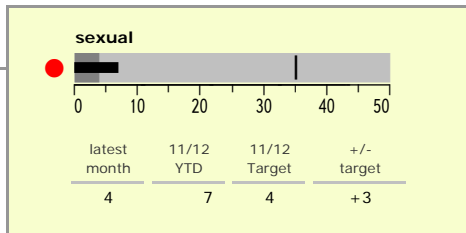

Melton Borough : crime reduction dashboard 2011/12 : May 2011

national indicators

NI15 : serious violent crime	0.37
NI20 : assault with less serious injury	2.56
NI16 : serious acquisitive crime	6.34

(Rate per 1,000 population)

top 10 high crime areas

Area	recorded offences 11/12 YTD
Melton Craven West	58
Melton Egerton East	28
Melton Warwick East	25
Melton Dorian North	24
Melton Warwick West	23
Melton Sysonby South	18
Gaddesby, Great Dalby & Burton Lazars	18
Melton Egerton South West	18
Melton Dorian South	17
Waltham-on-the-Wolds & Scaford	16