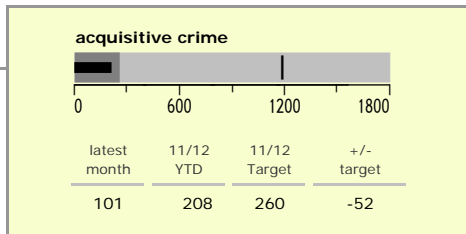

Melton Borough : crime reduction dashboard 2011/12 : May 2011

national indicators

NI15 : serious violent crime	0.37
NI20 : assault with less serious injury	2.56
NI16 : serious acquisitive crime	6.34

(Rate per 1,000 population)

top 10 high crime areas

Area	recorded offences 11/12 YTD
Melton Craven West	58
Melton Egerton East	28
Melton Warwick East	25
Melton Dorian North	24
Melton Warwick West	23
Melton Sysonby South	18
Gaddesby, Great Dalby & Burton Lazars	18
Melton Egerton South West	18
Melton Dorian South	17
Waltham-on-the-Wolds & Scaford	16