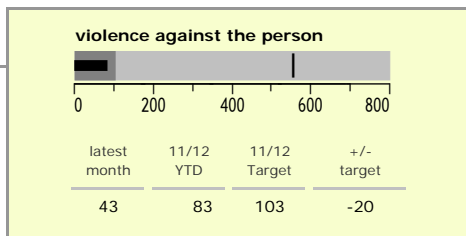

Melton Borough : crime reduction dashboard 2011/12 : May 2011

national indicators

NI15 : serious violent crime	0.37
NI20 : assault with less serious injury	2.56
NI16 : serious acquisitive crime	6.34

(Rate per 1,000 population)

top 10 high crime areas

Area	recorded offences 11/12 YTD
Melton Craven West	58
Melton Egerton East	28
Melton Warwick East	25
Melton Dorian North	24
Melton Warwick West	23
Melton Sysonby South	18
Gaddesby, Great Dalby & Burton Lazars	18
Melton Egerton South West	18
Melton Dorian South	17
Waltham-on-the-Wolds & Scaford	16