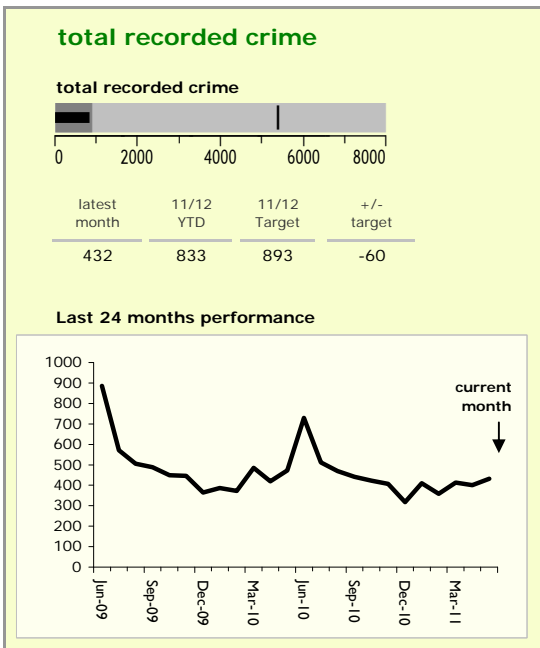

North West Leicestershire District : crime reduction dashboard 2011/12 : May 2011

national indicators

● NI15 : serious violent crime	0.20
● NI20 : assault with less serious injury	3.52
● NI16 : serious acquisitive crime	8.89

(Rate per 1,000 population)

top 10 high crime areas

	recorded offences 11/12 YTD
Coalville Centre	74
● Diseworth, Belton & Gracedieu	40
● Snibston East	34
● Coalville Stephenson Way	32
● Greenhill Centre	30
Castle Donington North East & Hemmington	27
● Ashby Castle North	27
● Castle Donington South	27
Coalville Belvoir Road	25
● Ibstock Centre	21

key

- over target by 25% or less
- more than 25% over target