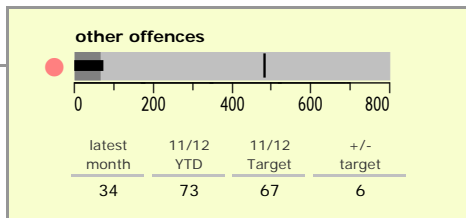

North West Leicestershire District : crime reduction dashboard 2011/12 : May 2011

national indicators

● NI15 : serious violent crime	0.20
● NI20 : assault with less serious injury	3.52
● NI16 : serious acquisitive crime	8.89

(Rate per 1,000 population)

top 10 high crime areas

	recorded offences 11/12 YTD
Coalville Centre	74
● Diseworth, Belton & Gracedieu	40
● Snibston East	34
● Coalville Stephenson Way	32
● Greenhill Centre	30
Castle Donington North East & Hemmington	27
● Ashby Castle North	27
● Castle Donington South	27
Coalville Belvoir Road	25
● Ibstock Centre	21