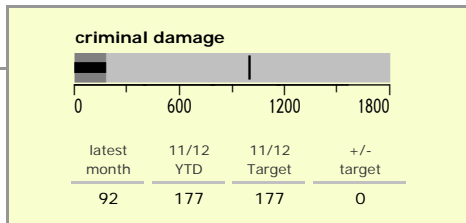

North West Leicestershire District : crime reduction dashboard 2011/12 : May 2011

national indicators

● NI15 : serious violent crime	0.20
● NI20 : assault with less serious injury	3.52
● NI16 : serious acquisitive crime	8.89

(Rate per 1,000 population)

top 10 high crime areas

	recorded offences 11/12 YTD
Coalville Centre	74
● Diseworth, Belton & Gracedieu	40
● Snibston East	34
● Coalville Stephenson Way	32
● Greenhill Centre	30
Castle Donington North East & Hemmington	27
● Ashby Castle North	27
● Castle Donington South	27
Coalville Belvoir Road	25
● Ibstock Centre	21