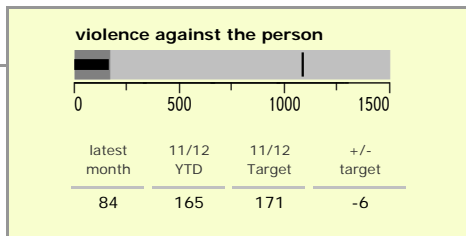

North West Leicestershire District : crime reduction dashboard 2011/12 : May 2011

national indicators

● NI15 : serious violent crime	0.20
● NI20 : assault with less serious injury	3.52
● NI16 : serious acquisitive crime	8.89

(Rate per 1,000 population)

top 10 high crime areas

	recorded offences 11/12 YTD
Coalville Centre	74
● Diseworth, Belton & Gracedieu	40
● Snibston East	34
● Coalville Stephenson Way	32
● Greenhill Centre	30
Castle Donington North East & Hemmington	27
● Ashby Castle North	27
● Castle Donington South	27
Coalville Belvoir Road	25
● Ibstock Centre	21