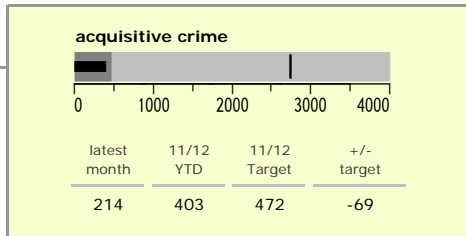

North West Leicestershire District : crime reduction dashboard 2011/12 : May 2011

national indicators

● NI15 : serious violent crime	0.20
● NI20 : assault with less serious injury	3.52
● NI16 : serious acquisitive crime	8.89

(Rate per 1,000 population)

top 10 high crime areas

	recorded offences 11/12 YTD
Coalville Centre	74
● Diseworth, Belton & Gracedieu	40
● Snibston East	34
● Coalville Stephenson Way	32
● Greenhill Centre	30
Castle Donington North East & Hemmington	27
● Ashby Castle North	27
● Castle Donington South	27
Coalville Belvoir Road	25
● Ibstock Centre	21