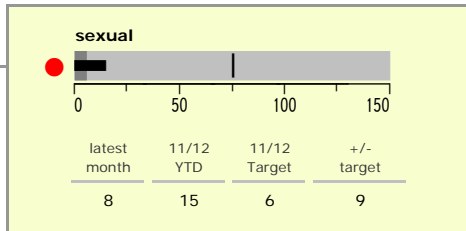

North West Leicestershire District : crime reduction dashboard 2011/12 : May 2011

national indicators

● NI15 : serious violent crime	0.20
● NI20 : assault with less serious injury	3.52
● NI16 : serious acquisitive crime	8.89

(Rate per 1,000 population)

top 10 high crime areas

	recorded offences 11/12 YTD
Coalville Centre	74
● Diseworth, Belton & Gracedieu	40
● Snibston East	34
● Coalville Stephenson Way	32
● Greenhill Centre	30
Castle Donington North East & Hemmington	27
● Ashby Castle North	27
● Castle Donington South	27
Coalville Belvoir Road	25
● Ibstock Centre	21