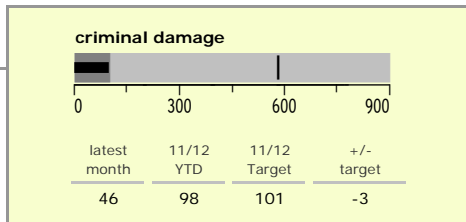

Oadby and Wigston Borough : crime reduction dashboard 2011/12 : May 2011

national indicators

● NI15 : serious violent crime	0.42
● NI20 : assault with less serious injury	3.38
● NI16 : serious acquisitive crime	7.50

(Rate per 1,000 population)

top 10 high crime areas

	recorded offences 11/12 YTD
● South Wigston Blaby Road & Saffron Road	45
Oadby Stoughton Drive	44
Wigston Centre South	41
Chartwell Drive Industrial Estate	31
● Oadby Industrial Estate	29
● South Wigston Countesthorpe Road	28
Oadby London Road	22
Oadby The Parade & Leicester Racecourse	21
South Wigston Canal Street & Countesthorpe	21
● Oadby Fairstone Hill	20