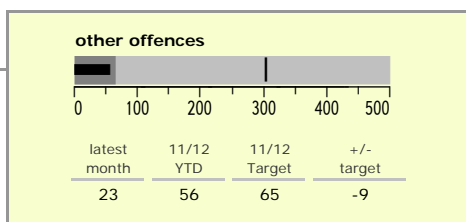

Oadby and Wigston Borough : crime reduction dashboard 2011/12 : May 2011

national indicators

● NI15 : serious violent crime	0.42
● NI20 : assault with less serious injury	3.38
● NI16 : serious acquisitive crime	7.50

(Rate per 1,000 population)

top 10 high crime areas

	recorded offences 11/12 YTD
● South Wigston Blaby Road & Saffron Road	45
Oadby Stoughton Drive	44
Wigston Centre South	41
Chartwell Drive Industrial Estate	31
● Oadby Industrial Estate	29
● South Wigston Countesthorpe Road	28
Oadby London Road	22
Oadby The Parade & Leicester Racecourse	21
South Wigston Canal Street & Countesthorpe	21
● Oadby Fairstone Hill	20