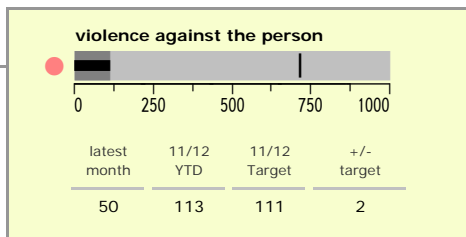

Oadby and Wigston Borough : crime reduction dashboard 2011/12 : May 2011

national indicators

● NI15 : serious violent crime	0.42
● NI20 : assault with less serious injury	3.38
● NI16 : serious acquisitive crime	7.50

(Rate per 1,000 population)

top 10 high crime areas

	recorded offences 11/12 YTD
● South Wigston Blaby Road & Saffron Road	45
Oadby Stoughton Drive	44
Wigston Centre South	41
Chartwell Drive Industrial Estate	31
● Oadby Industrial Estate	29
● South Wigston Countesthorpe Road	28
Oadby London Road	22
Oadby The Parade & Leicester Racecourse	21
South Wigston Canal Street & Countesthorpe	21
● Oadby Fairstone Hill	20

key

- over target by 25% or less
- more than 25% over target