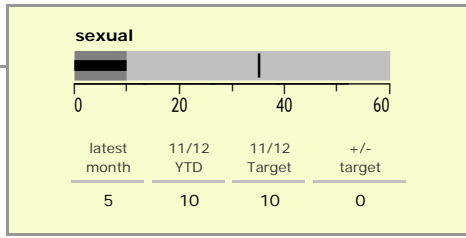

Oadby and Wigston Borough : crime reduction dashboard 2011/12 : May 2011

national indicators

● NI15 : serious violent crime	0.42
● NI20 : assault with less serious injury	3.38
● NI16 : serious acquisitive crime	7.50

(Rate per 1,000 population)

top 10 high crime areas

	recorded offences 11/12 YTD
● South Wigston Blaby Road & Saffron Road	45
Oadby Stoughton Drive	44
Wigston Centre South	41
Chartwell Drive Industrial Estate	31
● Oadby Industrial Estate	29
● South Wigston Countesthorpe Road	28
Oadby London Road	22
Oadby The Parade & Leicester Racecourse	21
South Wigston Canal Street & Countesthorpe	21
● Oadby Fairstone Hill	20