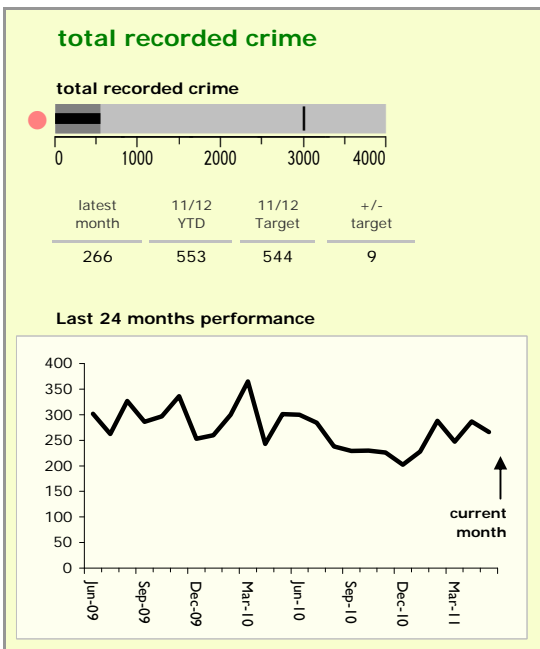

Oadby and Wigston Borough : crime reduction dashboard 2011/12 : May 2011

national indicators

● NI15 : serious violent crime	0.42
● NI20 : assault with less serious injury	3.38
● NI16 : serious acquisitive crime	7.50

(Rate per 1,000 population)

top 10 high crime areas

	recorded offences 11/12 YTD
● South Wigston Blaby Road & Saffron Road	45
Oadby Stoughton Drive	44
Wigston Centre South	41
Chartwell Drive Industrial Estate	31
● Oadby Industrial Estate	29
● South Wigston Countesthorpe Road	28
Oadby London Road	22
Oadby The Parade & Leicester Racecourse	21
South Wigston Canal Street & Countesthorpe	21
● Oadby Fairstone Hill	20

key

- over target by 25% or less
- more than 25% over target