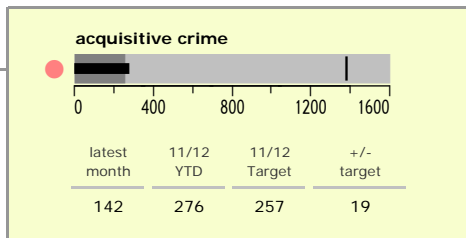

Oadby and Wigston Borough : crime reduction dashboard 2011/12 : May 2011

national indicators

● NI15 : serious violent crime	0.42
● NI20 : assault with less serious injury	3.38
● NI16 : serious acquisitive crime	7.50

(Rate per 1,000 population)

top 10 high crime areas

	recorded offences 11/12 YTD
● South Wigston Blaby Road & Saffron Road	45
Oadby Stoughton Drive	44
Wigston Centre South	41
Chartwell Drive Industrial Estate	31
● Oadby Industrial Estate	29
● South Wigston Countesthorpe Road	28
Oadby London Road	22
Oadby The Parade & Leicester Racecourse	21
South Wigston Canal Street & Countesthorpe	21
● Oadby Fairstone Hill	20