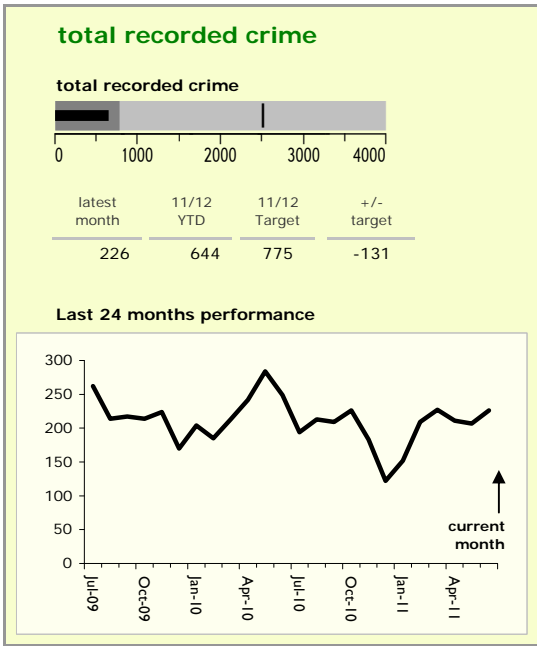

Melton Borough : crime reduction dashboard 2011/12 : June 2011

national indicators

NI15 : serious violent crime	0.32
NI20 : assault with less serious injury	2.76
NI16 : serious acquisitive crime	6.99

(Rate per 1,000 population)

top 10 high crime areas

Area	recorded offences 11/12 YTD
Melton Craven West	94
Melton Dorian North	40
Melton Egerton East	40
Melton Warwick West	37
Melton Warwick East	37
Melton Newport South	30
Melton Sysonby South	27
Greater Frisby-on-the-Wreake	27
Broughton, Old Dalby & Ab Kettleby	26
Waltham-on-the-Wolds & Scaford	23

key

- over target by 25% or less
- more than 25% over target