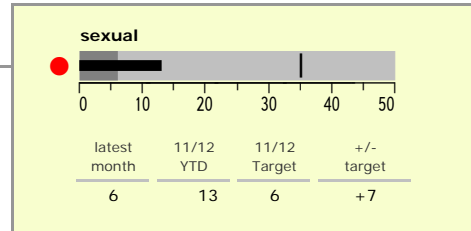

Melton Borough : crime reduction dashboard 2011/12 : June 2011

national indicators

NI15 : serious violent crime	0.32
NI20 : assault with less serious injury	2.76
NI16 : serious acquisitive crime	6.99

(Rate per 1,000 population)

top 10 high crime areas

Area	recorded offences 11/12 YTD
Melton Craven West	94
Melton Dorian North	40
Melton Egerton East	40
Melton Warwick West	37
Melton Warwick East	37
Melton Newport South	30
Melton Sysonby South	27
Greater Frisby-on-the-Wreake	27
Broughton, Old Dalby & Ab Kettleby	26
Waltham-on-the-Wolds & Scaford	23