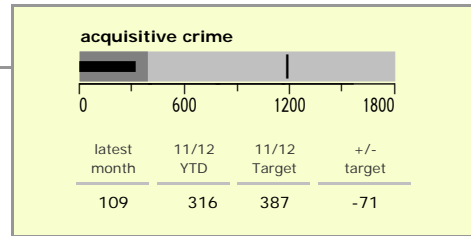

Melton Borough : crime reduction dashboard 2011/12 : June 2011

national indicators

NI15 : serious violent crime	0.32
NI20 : assault with less serious injury	2.76
NI16 : serious acquisitive crime	6.99

(Rate per 1,000 population)

top 10 high crime areas

Area	recorded offences 11/12 YTD
Melton Craven West	94
Melton Dorian North	40
Melton Egerton East	40
Melton Warwick West	37
Melton Warwick East	37
Melton Newport South	30
Melton Sysonby South	27
Greater Frisby-on-the-Wreake	27
Broughton, Old Dalby & Ab Kettleby	26
Waltham-on-the-Wolds & Scaford	23