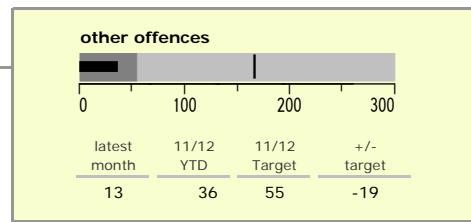

Melton Borough : crime reduction dashboard 2011/12 : June 2011

national indicators

NI15 : serious violent crime	0.32
NI20 : assault with less serious injury	2.76
NI16 : serious acquisitive crime	6.99

(Rate per 1,000 population)

top 10 high crime areas

Area	recorded offences 11/12 YTD
Melton Craven West	94
Melton Dorian North	40
Melton Egerton East	40
Melton Warwick West	37
Melton Warwick East	37
Melton Newport South	30
Melton Sysonby South	27
Greater Frisby-on-the-Wreake	27
Broughton, Old Dalby & Ab Kettleby	26
Waltham-on-the-Wolds & Scaford	23