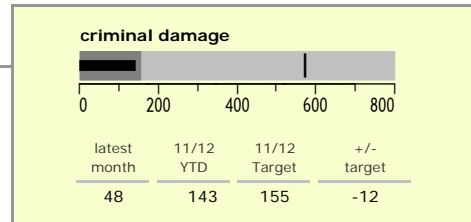

Melton Borough : crime reduction dashboard 2011/12 : June 2011

national indicators

NI15 : serious violent crime	0.32
NI20 : assault with less serious injury	2.76
NI16 : serious acquisitive crime	6.99

(Rate per 1,000 population)

top 10 high crime areas

Area	recorded offences 11/12 YTD
Melton Craven West	94
Melton Dorian North	40
Melton Egerton East	40
Melton Warwick West	37
Melton Warwick East	37
Melton Newport South	30
Melton Sysonby South	27
Greater Frisby-on-the-Wreake	27
Broughton, Old Dalby & Ab Kettleby	26
Waltham-on-the-Wolds & Scaford	23