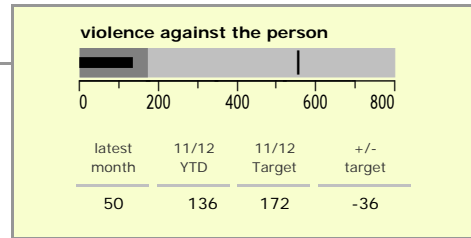

Melton Borough : crime reduction dashboard 2011/12 : June 2011

national indicators

NI15 : serious violent crime	0.32
NI20 : assault with less serious injury	2.76
NI16 : serious acquisitive crime	6.99

(Rate per 1,000 population)

top 10 high crime areas

Area	recorded offences 11/12 YTD
Melton Craven West	94
Melton Dorian North	40
Melton Egerton East	40
Melton Warwick West	37
Melton Warwick East	37
Melton Newport South	30
Melton Sysonby South	27
Greater Frisby-on-the-Wreake	27
Broughton, Old Dalby & Ab Kettleby	26
Waltham-on-the-Wolds & Scaford	23