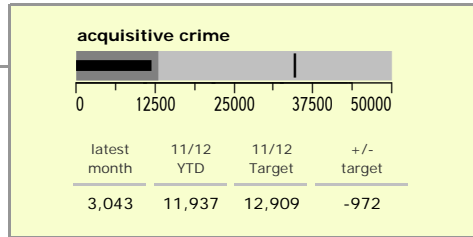

Leicestershire Force Area : crime reduction dashboard 2011/12 : July 2011

national indicators

NI15 : serious violent crime	0.37
NI20 : assault with less serious injury	5.20
NI16 : serious acquisitive crime	11.72

(Rate per 1,000 population)

top 10 high crime areas

Area	recorded offences 11/12 YTD
● Cstle-City Centre	1,948
Abb-Abbey Park	275
Cstle-De Montfort Street	253
Loughborough Centre West	239
Cstle-De Montfort University	236
● Bleys-Glenfield Hospital	226
● Fosse Park	205
Hinckley Town Centre	186
Cstle-Victoria Park	177
● Loughborough Toothill Road	175