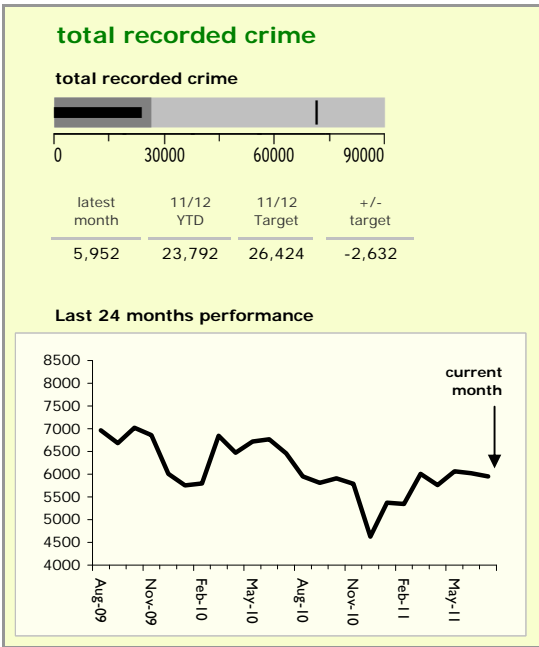

Leicestershire Force Area : crime reduction dashboard 2011/12 : July 2011

national indicators

NI15 : serious violent crime	0.37
NI20 : assault with less serious injury	5.20
NI16 : serious acquisitive crime	11.72

(Rate per 1,000 population)

top 10 high crime areas

Area	recorded offences 11/12 YTD
● Cstle-City Centre	1,948
Abb-Abbey Park	275
Cstle-De Montfort Street	253
Loughborough Centre West	239
Cstle-De Montfort University	236
● Bleys-Glenfield Hospital	226
● Fosse Park	205
Hinckley Town Centre	186
Cstle-Victoria Park	177
● Loughborough Toothill Road	175

key

- over target by 25% or less
- more than 25% over target