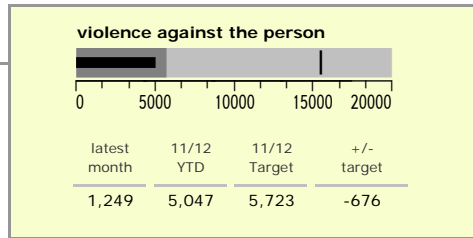

Leicestershire Force Area : crime reduction dashboard 2011/12 : July 2011

national indicators

NI15 : serious violent crime	0.37
NI20 : assault with less serious injury	5.20
NI16 : serious acquisitive crime	11.72

(Rate per 1,000 population)

top 10 high crime areas

Area	recorded offences 11/12 YTD
● Cstle-City Centre	1,948
Abb-Abbey Park	275
Cstle-De Montfort Street	253
Loughborough Centre West	239
Cstle-De Montfort University	236
● Bleys-Glenfield Hospital	226
● Fosse Park	205
Hinckley Town Centre	186
Cstle-Victoria Park	177
● Loughborough Toothill Road	175