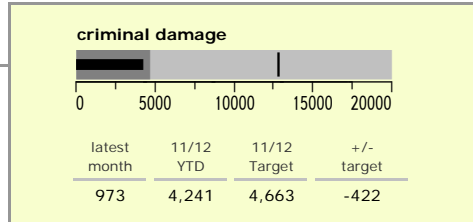

Leicestershire Force Area : crime reduction dashboard 2011/12 : July 2011

national indicators

NI15 : serious violent crime	0.37
NI20 : assault with less serious injury	5.20
NI16 : serious acquisitive crime	11.72

(Rate per 1,000 population)

top 10 high crime areas

Area	recorded offences 11/12 YTD
● Cstle-City Centre	1,948
Abb-Abbey Park	275
Cstle-De Montfort Street	253
Loughborough Centre West	239
Cstle-De Montfort University	236
● Bleys-Glenfield Hospital	226
● Fosse Park	205
Hinckley Town Centre	186
Cstle-Victoria Park	177
● Loughborough Toothill Road	175