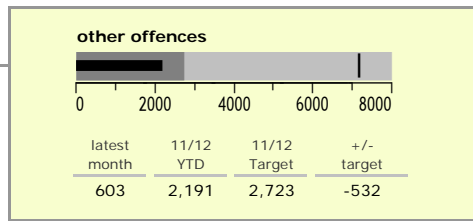

Leicestershire Force Area : crime reduction dashboard 2011/12 : July 2011

national indicators

NI15 : serious violent crime	0.37
NI20 : assault with less serious injury	5.20
NI16 : serious acquisitive crime	11.72

(Rate per 1,000 population)

top 10 high crime areas

Area	recorded offences 11/12 YTD
● Cstle-City Centre	1,948
Abb-Abbey Park	275
Cstle-De Montfort Street	253
Loughborough Centre West	239
Cstle-De Montfort University	236
● Bleys-Glenfield Hospital	226
● Fosse Park	205
Hinckley Town Centre	186
Cstle-Victoria Park	177
● Loughborough Toothill Road	175