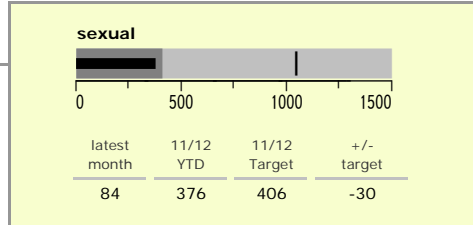

Leicestershire Force Area : crime reduction dashboard 2011/12 : July 2011

national indicators

NI15 : serious violent crime	0.37
NI20 : assault with less serious injury	5.20
NI16 : serious acquisitive crime	11.72

(Rate per 1,000 population)

top 10 high crime areas

Area	recorded offences 11/12 YTD
● Cstle-City Centre	1,948
Abb-Abbey Park	275
Cstle-De Montfort Street	253
Loughborough Centre West	239
Cstle-De Montfort University	236
● Bleys-Glenfield Hospital	226
● Fosse Park	205
Hinckley Town Centre	186
Cstle-Victoria Park	177
● Loughborough Toothill Road	175