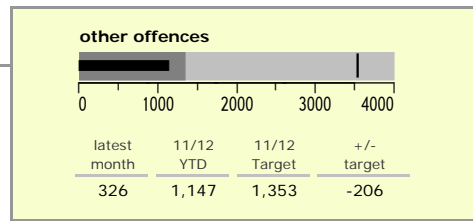

key

- over target by 25% or less
- more than 25% over target