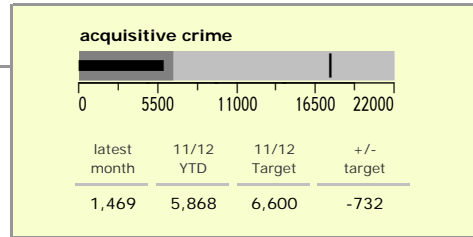

key

- over target by 25% or less
- more than 25% over target