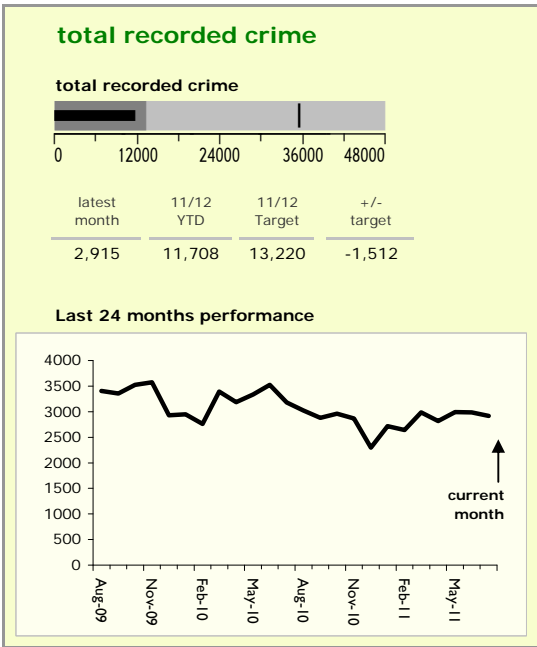

# Leicestershire County : crime reduction dashboard 2011/12 : July 2011

### national indicators

NI15 : serious violent crime	0.21
NI20 : assault with less serious injury	3.70
NI16 : serious acquisitive crime	8.64

(Rate per 1,000 population)

### top 10 high crime areas

	recorded offences 11/12 YTD
Loughborough Centre West	239
Fosse Park	205
Hinckley Town Centre	186
Loughborough Toothill Road	175
Loughborough Holywell	156
Loughborough Bell Foundry	147
Coalville Centre	135
Castle Donington West & Donington Park	135
Melton Craven West	117
Diseworth, Belton & Gracedieu	117