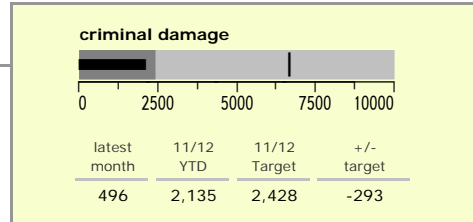

# Leicestershire County : crime reduction dashboard 2011/12 : July 2011

### national indicators

NI15 : serious violent crime	0.21
NI20 : assault with less serious injury	3.70
NI16 : serious acquisitive crime	8.64

(Rate per 1,000 population)

### top 10 high crime areas

	recorded offences 11/12 YTD
Loughborough Centre West	239
Fosse Park	205
Hinckley Town Centre	186
Loughborough Toothill Road	175
Loughborough Holywell	156
Loughborough Bell Foundry	147
Coalville Centre	135
Castle Donington West & Donington Park	135
Melton Craven West	117
Diseworth, Belton & Gracedieu	117