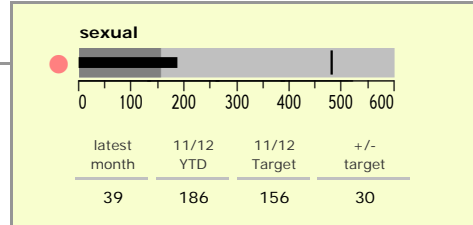

key

- over target by 25% or less
- more than 25% over target