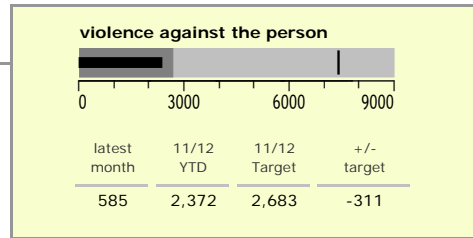

key

- over target by 25% or less
- more than 25% over target