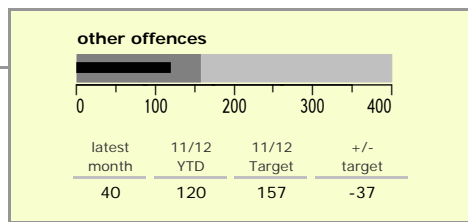

### national indicators

- NI15 : serious violent crime 0.22
- NI20 : assault with less serious injury 2.51
- NI16 : serious acquisitive crime 6.05

(Rate per 1,000 population)

### top 10 high crime areas

Area	recorded offences 11/12 YTD
Market Harborough Coventry Road	73
Lutterworth Centre & East	71
● Misterton, Gilmorton & Swinford	64
● Greater Billesdon	55
● Great Bowden	49
● Scraptoft	48
Little Bowden South	47
● Market Harborough Centre	45
● Market Harborough - Welland Park	36
● Lutterworth North	36