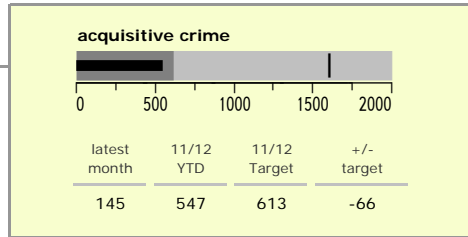

# Harborough District : crime reduction dashboard 2011/12 : July 2011

### national indicators

- NI15 : serious violent crime 0.22
- NI20 : assault with less serious injury 2.51
- NI16 : serious acquisitive crime 6.05

(Rate per 1,000 population)

### top 10 high crime areas

Area	recorded offences 11/12 YTD
Market Harborough Coventry Road	73
Lutterworth Centre & East	71
● Misterton, Gilmorton & Swinford	64
● Greater Billesdon	55
● Great Bowden	49
● Scraptoft	48
Little Bowden South	47
● Market Harborough Centre	45
● Market Harborough - Welland Park	36
● Lutterworth North	36