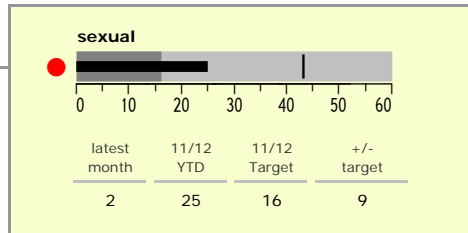

key

- over target by 25% or less
- more than 25% over target