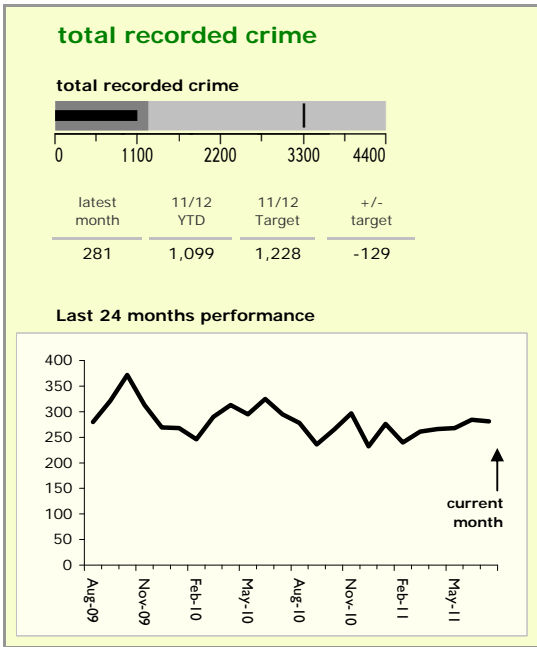

# Harborough District : crime reduction dashboard 2011/12 : July 2011

### national indicators

- NI15 : serious violent crime 0.22
- NI20 : assault with less serious injury 2.51
- NI16 : serious acquisitive crime 6.05

(Rate per 1,000 population)

### top 10 high crime areas

Area	recorded offences 11/12 YTD
Market Harborough Coventry Road	73
Lutterworth Centre & East	71
● Misterton, Gilmorton & Swinford	64
● Greater Billesdon	55
● Great Bowden	49
● Scraptoft	48
Little Bowden South	47
● Market Harborough Centre	45
● Market Harborough - Welland Park	36
● Lutterworth North	36