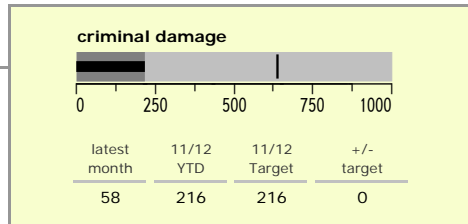

# Harborough District : crime reduction dashboard 2011/12 : July 2011

### national indicators

- NI15 : serious violent crime 0.22
- NI20 : assault with less serious injury 2.51
- NI16 : serious acquisitive crime 6.05

(Rate per 1,000 population)

### top 10 high crime areas

Area	recorded offences 11/12 YTD
Market Harborough Coventry Road	73
Lutterworth Centre & East	71
● Misterton, Gilmorton & Swinford	64
● Greater Billesdon	55
● Great Bowden	49
● Scraptoft	48
Little Bowden South	47
● Market Harborough Centre	45
● Market Harborough - Welland Park	36
● Lutterworth North	36