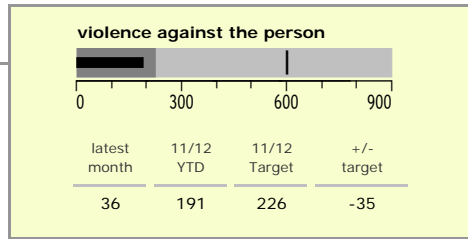

key

- over target by 25% or less
- more than 25% over target