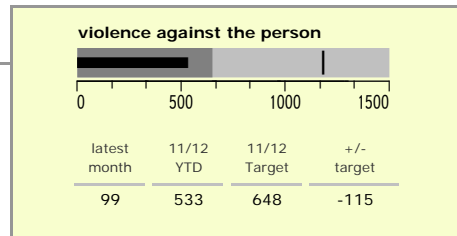

key

- over target by 25% or less
- more than 25% over target