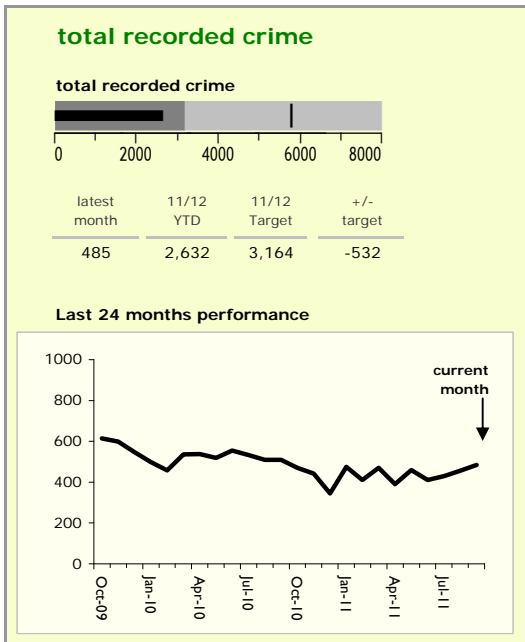

# Hinckley and Bosworth Borough : crime reduction dashboard 2011/12 : September 2011

### national indicators

NI15 : serious violent crime	0.15
NI20 : assault with less serious injury	2.99
NI16 : serious acquisitive crime	8.37

(Rate per 1,000 population)