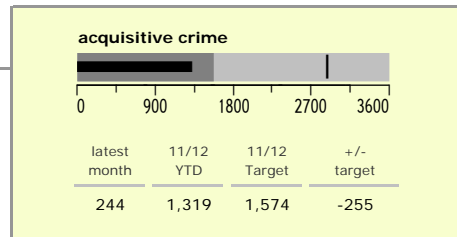

key

- over target by 25% or less
- more than 25% over target