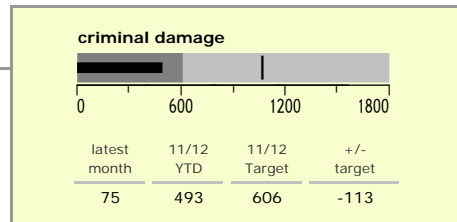

key

- over target by 25% or less
- more than 25% over target