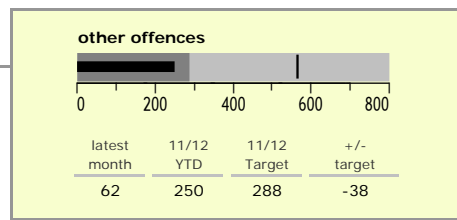

key

- over target by 25% or less
- more than 25% over target