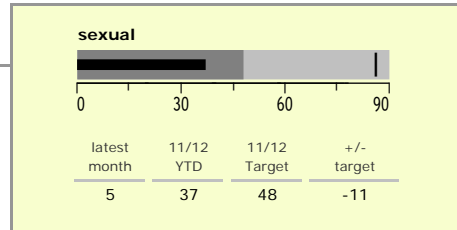

key

- over target by 25% or less
- more than 25% over target