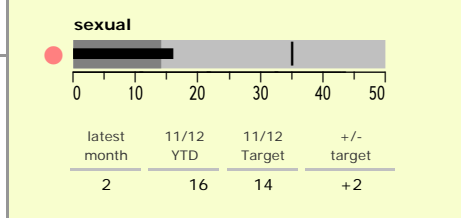

key
● over target by 25% or less
● more than 25% over target