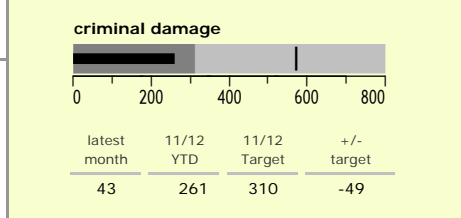

# Melton Borough : crime reduction dashboard 2011/12 : September 2011

### national indicators

NI15 : serious violent crime	0.28
NI20 : assault with less serious injury	4.31
NI16 : serious acquisitive crime	6.58

*(Rate per 1,000 population)*

### top 10 high crime areas

	recorded offences 11/12 YTD
Melton Craven West	200
Melton Warwick West	77
Melton Egerton East	74
Melton Dorian North	68
Melton Warwick East	64
Melton Newport South	64
Waltham-on-the-Wolds & Scalford	58
Greater Frisby-on-the-Wreake	54
Melton Sysonby South	47
Melton Newport West	47