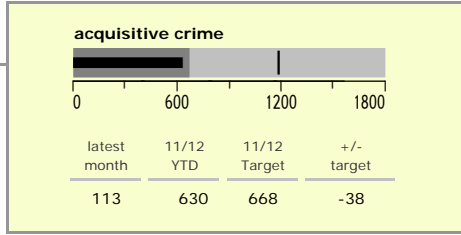

key
● over target by 25% or less
● more than 25% over target