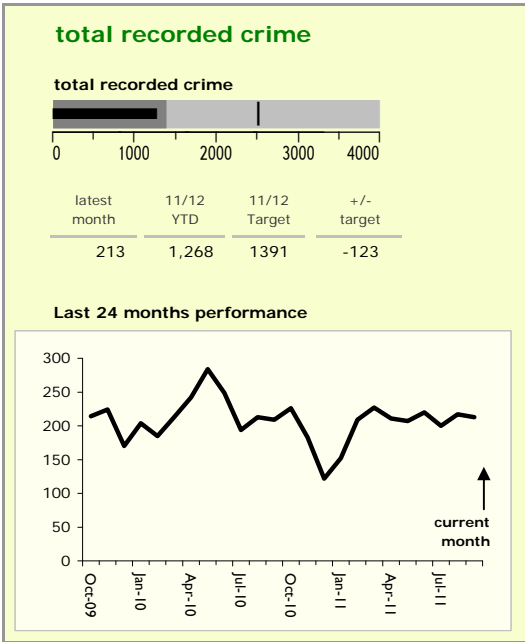

# Melton Borough : crime reduction dashboard 2011/12 : September 2011

### national indicators

NI15 : serious violent crime	0.28
NI20 : assault with less serious injury	4.31
NI16 : serious acquisitive crime	6.58

*(Rate per 1,000 population)*

### top 10 high crime areas

	recorded offences 11/12 YTD
Melton Craven West	200
Melton Warwick West	77
Melton Egerton East	74
Melton Dorian North	68
Melton Warwick East	64
Melton Newport South	64
Waltham-on-the-Wolds & Scalford	58
Greater Frisby-on-the-Wreake	54
Melton Sysonby South	47
Melton Newport West	47