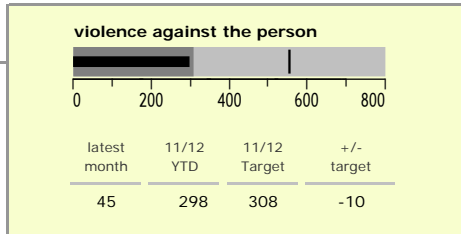

key
● over target by 25% or less
● more than 25% over target