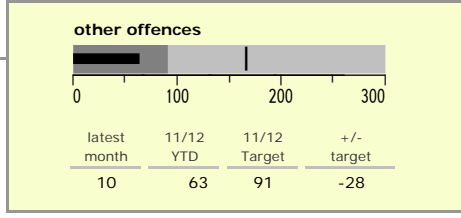

key
● over target by 25% or less
● more than 25% over target