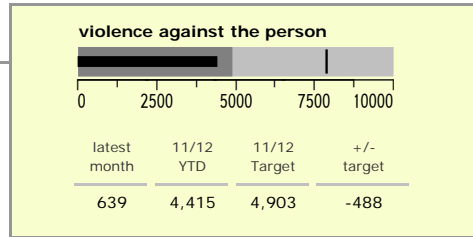

Leicester City : crime reduction dashboard 2011/12 : October 2011

national indicators

NI15 : serious violent crime	0.74
NI20 : assault with less serious injury	8.81
NI16 : serious acquisitive crime	19.03

(Rate per 1,000 population)

top 10 high crime areas

	recorded offences 11/12 YTD
Castle-City Centre	3,499
Castle-De Montfort Street	490
Abb-Abbey Park	438
Castle-De Montfort University	407
Bleys-Glenfield Hospital	404
Castle-Victoria Park	336
Wcotes-Bede Park	261
Castle-Princess Road West	256
Fosse-Bosworth Street	204
StPet*-St George's Retail Park	195