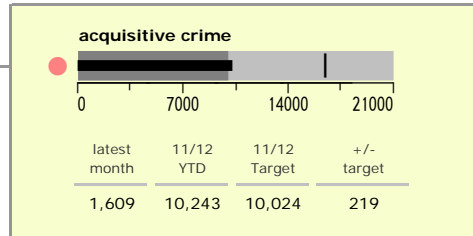

Leicester City : crime reduction dashboard 2011/12 : October 2011

national indicators

NI15 : serious violent crime	0.74
NI20 : assault with less serious injury	8.81
NI16 : serious acquisitive crime	19.03

(Rate per 1,000 population)

top 10 high crime areas

	recorded offences 11/12 YTD
Castle-City Centre	3,499
Castle-De Montfort Street	490
Abb-Abbey Park	438
Castle-De Montfort University	407
Bleys-Glenfield Hospital	404
Castle-Victoria Park	336
Wcotes-Bede Park	261
Castle-Princess Road West	256
Fosse-Bosworth Street	204
StPet*-St George's Retail Park	195