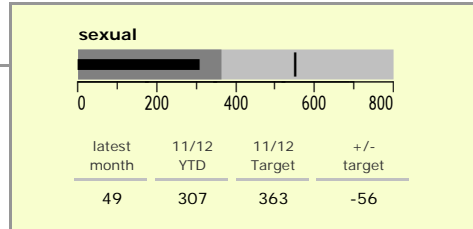

Leicester City : crime reduction dashboard 2011/12 : October 2011

national indicators

NI15 : serious violent crime	0.74
NI20 : assault with less serious injury	8.81
NI16 : serious acquisitive crime	19.03

(Rate per 1,000 population)

top 10 high crime areas

	recorded offences 11/12 YTD
Castle-City Centre	3,499
Castle-De Montfort Street	490
Abb-Abbey Park	438
Castle-De Montfort University	407
Bleys-Glenfield Hospital	404
Castle-Victoria Park	336
Wcotes-Bede Park	261
Castle-Princess Road West	256
Fosse-Bosworth Street	204
StPet*-St George's Retail Park	195