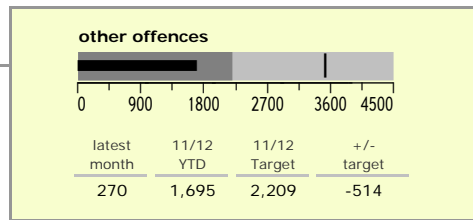

Leicester City : crime reduction dashboard 2011/12 : October 2011

national indicators

NI15 : serious violent crime	0.74
NI20 : assault with less serious injury	8.81
NI16 : serious acquisitive crime	19.03

(Rate per 1,000 population)

top 10 high crime areas

	recorded offences 11/12 YTD
Castle-City Centre	3,499
Castle-De Montfort Street	490
Abb-Abbey Park	438
Castle-De Montfort University	407
Bleys-Glenfield Hospital	404
Castle-Victoria Park	336
Wcotes-Bede Park	261
Castle-Princess Road West	256
Fosse-Bosworth Street	204
StPet*-St George's Retail Park	195