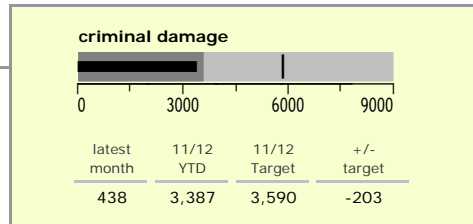

Leicester City : crime reduction dashboard 2011/12 : October 2011

national indicators

NI15 : serious violent crime	0.74
NI20 : assault with less serious injury	8.81
NI16 : serious acquisitive crime	19.03

(Rate per 1,000 population)

top 10 high crime areas

	recorded offences 11/12 YTD
Castle-City Centre	3,499
Castle-De Montfort Street	490
Abb-Abbey Park	438
Castle-De Montfort University	407
Bleys-Glenfield Hospital	404
Castle-Victoria Park	336
Wcotes-Bede Park	261
Castle-Princess Road West	256
Fosse-Bosworth Street	204
StPet*-St George's Retail Park	195