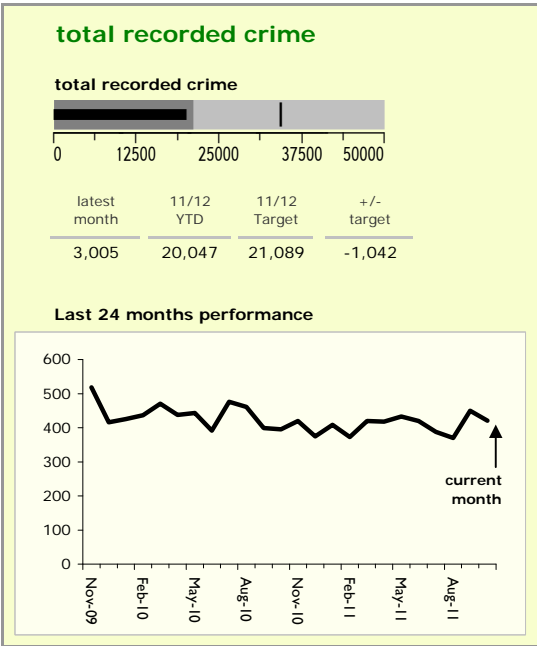

Leicester City : crime reduction dashboard 2011/12 : October 2011

national indicators

NI15 : serious violent crime	0.74
NI20 : assault with less serious injury	8.81
NI16 : serious acquisitive crime	19.03

(Rate per 1,000 population)

top 10 high crime areas

	recorded offences 11/12 YTD
Castle-City Centre	3,499
Castle-De Montfort Street	490
Abb-Abbey Park	438
Castle-De Montfort University	407
Bleys-Glenfield Hospital	404
Castle-Victoria Park	336
Wcotes-Bede Park	261
Castle-Princess Road West	256
Fosse-Bosworth Street	204
StPet*-St George's Retail Park	195