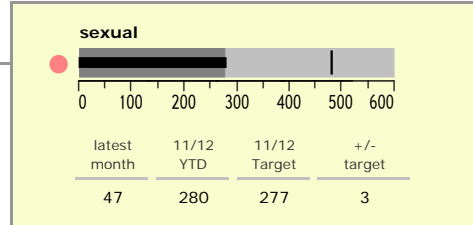

key

- over target by 25% or less
- more than 25% over target