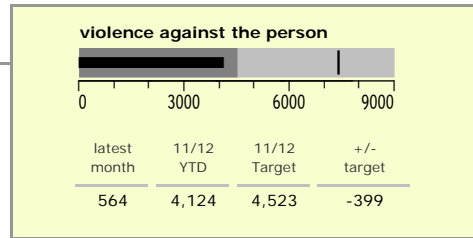

key

- over target by 25% or less
- more than 25% over target