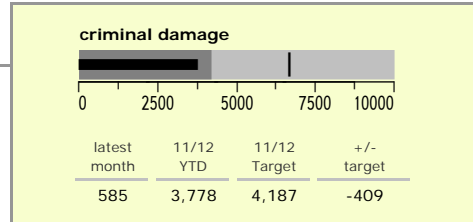

key

- over target by 25% or less
- more than 25% over target