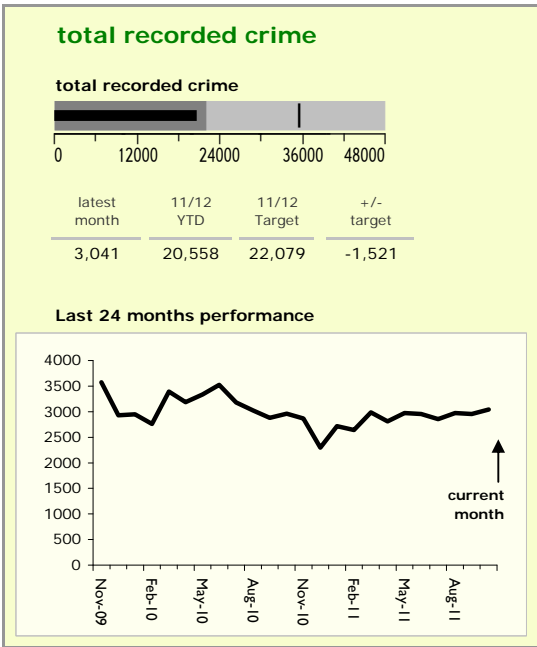

# Leicestershire County : crime reduction dashboard 2011/12 : October 2011

### national indicators

|   |      |
|---|------|
| NI15 : serious violent crime            | 0.21 |
| NI20 : assault with less serious injury | 3.78 |
| NI16 : serious acquisitive crime        | 8.50 |