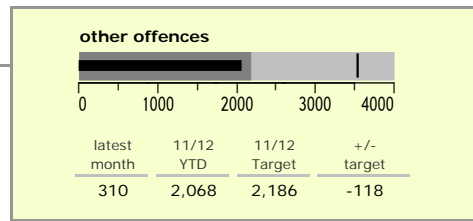

key

- over target by 25% or less
- more than 25% over target