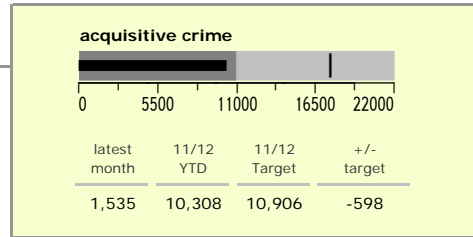

key

- over target by 25% or less
- more than 25% over target