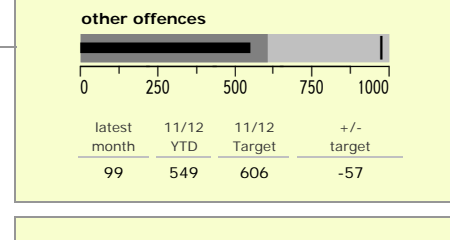

key
● over target by 25% or less
● more than 25% over target