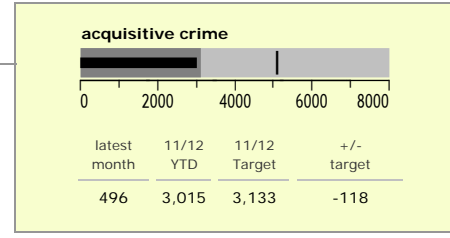

key
● over target by 25% or less
● more than 25% over target