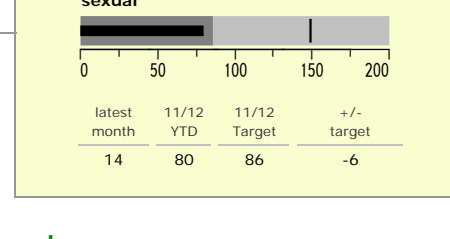

key
● over target by 25% or less
● more than 25% over target