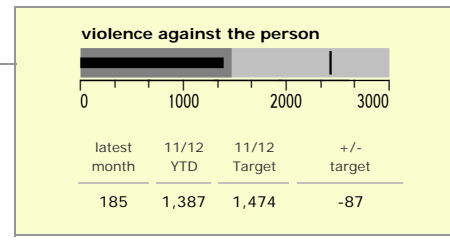

key
● over target by 25% or less
● more than 25% over target