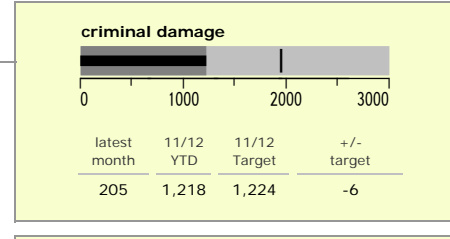

key
● over target by 25% or less
● more than 25% over target