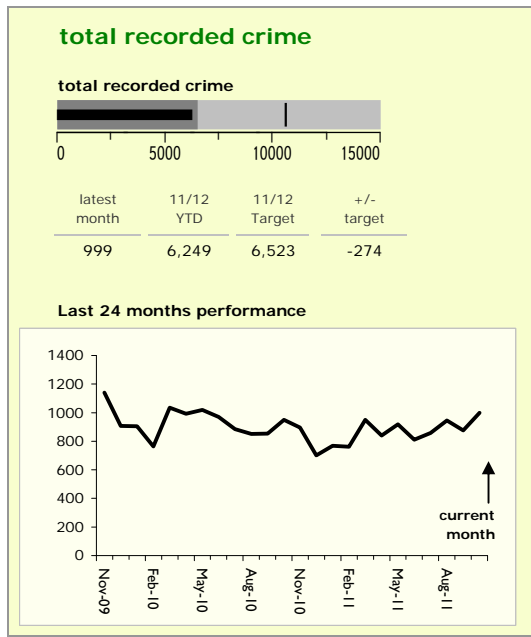

# Charnwood Borough : crime reduction dashboard 2011/12 : October 2011

### national indicators

NI15 : serious violent crime	0.26
NI20 : assault with less serious injury	5.21
NI16 : serious acquisitive crime	9.60

(Rate per 1,000 population)

### top 10 high crime areas

	recorded offences 11/12 YTD
Loughborough Centre West	430
Loughborough Toothill Road	316
Loughborough Holywell	287
Loughborough Bell Foundry	255
Loughborough Centre South	168
Loughborough Canal South	163
Thurmaston North West	139
Loughborough Midland Station	130
Loughborough Ashby East	117
Shepshed North East	117