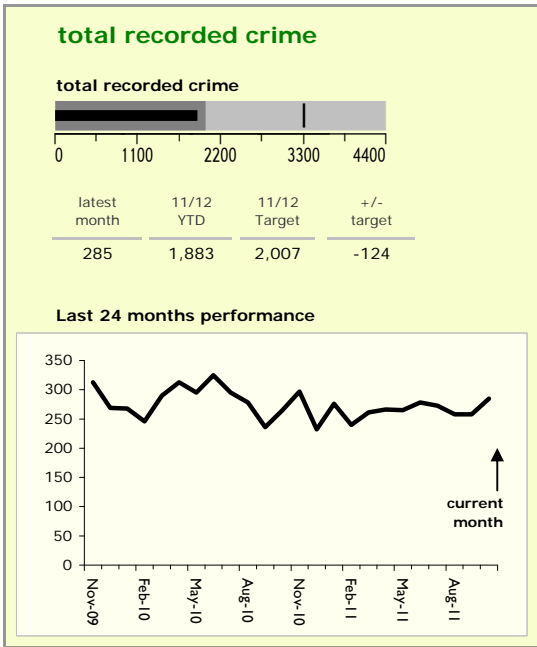

Harborough District : crime reduction dashboard 2011/12 : October 2011

national indicators

● NI15 : serious violent crime	0.17
● NI20 : assault with less serious injury	2.50
● NI16 : serious acquisitive crime	5.60

(Rate per 1,000 population)

top 10 high crime areas

	recorded offences 11/12 YTD
Lutterworth Centre & East	117
Market Harborough Coventry Road	117
● Great Bowden	105
● Misterton, Gilmorton & Swinford	102
● Greater Billesdon	94
Little Bowden South	83
● Scraptoft	75
● Ashby, Frolesworth & Dunton	74
Market Harborough Centre	69
● Lutterworth North	55

key

- over target by 25% or less
- more than 25% over target