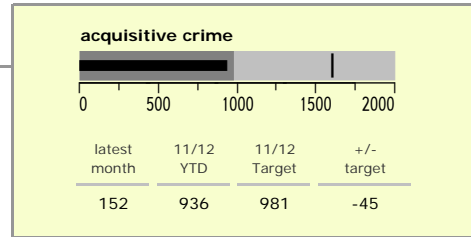

Harborough District : crime reduction dashboard 2011/12 : October 2011

national indicators

● NI15 : serious violent crime	0.17
● NI20 : assault with less serious injury	2.50
● NI16 : serious acquisitive crime	5.60

(Rate per 1,000 population)

top 10 high crime areas

	recorded offences 11/12 YTD
Lutterworth Centre & East	117
Market Harborough Coventry Road	117
● Great Bowden	105
● Misterton, Gilmorton & Swinford	102
● Greater Billesdon	94
Little Bowden South	83
● Scraptoft	75
● Ashby, Frolesworth & Dunton	74
Market Harborough Centre	69
● Lutterworth North	55