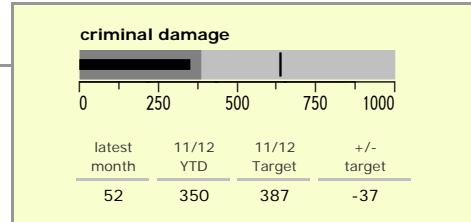

Harborough District : crime reduction dashboard 2011/12 : October 2011

national indicators

● NI15 : serious violent crime	0.17
● NI20 : assault with less serious injury	2.50
● NI16 : serious acquisitive crime	5.60

(Rate per 1,000 population)

top 10 high crime areas

	recorded offences 11/12 YTD
Lutterworth Centre & East	117
Market Harborough Coventry Road	117
● Great Bowden	105
● Misterton, Gilmorton & Swinford	102
● Greater Billesdon	94
Little Bowden South	83
● Scraptoft	75
● Ashby, Frolesworth & Dunton	74
Market Harborough Centre	69
● Lutterworth North	55