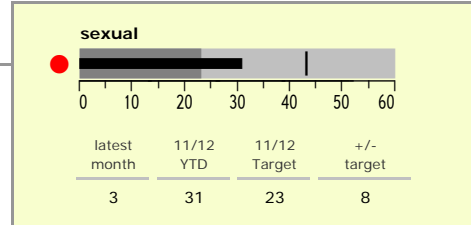

Harborough District : crime reduction dashboard 2011/12 : October 2011

national indicators

● NI15 : serious violent crime	0.17
● NI20 : assault with less serious injury	2.50
● NI16 : serious acquisitive crime	5.60

(Rate per 1,000 population)

top 10 high crime areas

	recorded offences 11/12 YTD
Lutterworth Centre & East	117
Market Harborough Coventry Road	117
● Great Bowden	105
● Misterton, Gilmorton & Swinford	102
● Greater Billesdon	94
Little Bowden South	83
● Scraptoft	75
● Ashby, Frolesworth & Dunton	74
Market Harborough Centre	69
● Lutterworth North	55