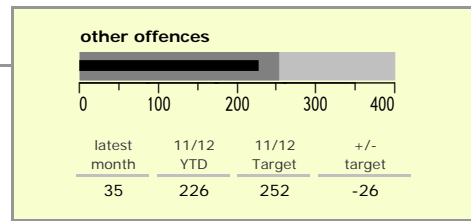

Harborough District : crime reduction dashboard 2011/12 : October 2011

national indicators

● NI15 : serious violent crime	0.17
● NI20 : assault with less serious injury	2.50
● NI16 : serious acquisitive crime	5.60

(Rate per 1,000 population)

top 10 high crime areas

	recorded offences 11/12 YTD
Lutterworth Centre & East	117
Market Harborough Coventry Road	117
● Great Bowden	105
● Misterton, Gilmorton & Swinford	102
● Greater Billesdon	94
Little Bowden South	83
● Scraptoft	75
● Ashby, Frolesworth & Dunton	74
Market Harborough Centre	69
● Lutterworth North	55