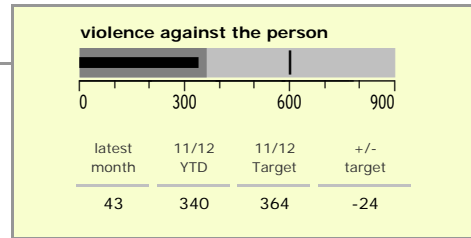

Harborough District : crime reduction dashboard 2011/12 : October 2011

national indicators

● NI15 : serious violent crime	0.17
● NI20 : assault with less serious injury	2.50
● NI16 : serious acquisitive crime	5.60

(Rate per 1,000 population)

top 10 high crime areas

	recorded offences 11/12 YTD
Lutterworth Centre & East	117
Market Harborough Coventry Road	117
● Great Bowden	105
● Misterton, Gilmorton & Swinford	102
● Greater Billesdon	94
Little Bowden South	83
● Scraptoft	75
● Ashby, Frolesworth & Dunton	74
Market Harborough Centre	69
● Lutterworth North	55