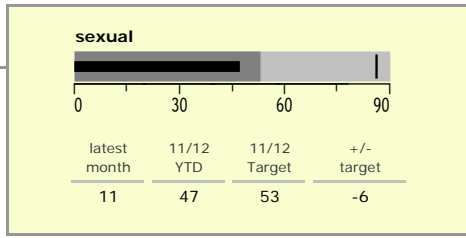

Hinckley and Bosworth Borough : crime reduction dashboard 2011/12 : October 2011

national indicators

NI15 : serious violent crime	0.18
NI20 : assault with less serious injury	3.04
NI16 : serious acquisitive crime	8.39

(Rate per 1,000 population)

top 10 high crime areas

	recorded offences 11/12 YTD
Hinckley Town Centre	315
● Hinckley Fields	164
● Hinckley Dodwells Bridge & Harrowbrook Ind	145
● Market Bosworth & Cadeby	136
● Hinckley Castle South West	123
● Earl Shilton West	92
Hinckley Town Centre North	87
● Barwell Centre	69
Stanton Under Bardon & Copt Oak	67
Earl Shilton North	66