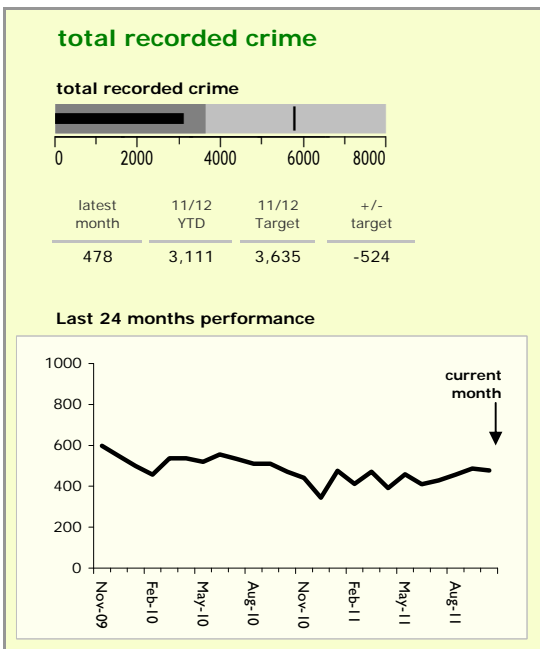

Hinckley and Bosworth Borough : crime reduction dashboard 2011/12 : October 2011

national indicators

NI15 : serious violent crime	0.18
NI20 : assault with less serious injury	3.04
NI16 : serious acquisitive crime	8.39

(Rate per 1,000 population)

top 10 high crime areas

	recorded offences 11/12 YTD
Hinckley Town Centre	315
● Hinckley Fields	164
● Hinckley Dodwells Bridge & Harrowbrook Ind	145
● Market Bosworth & Cadeby	136
● Hinckley Castle South West	123
● Earl Shilton West	92
Hinckley Town Centre North	87
● Barwell Centre	69
Stanton Under Bardon & Copt Oak	67
Earl Shilton North	66

key

- over target by 25% or less
- more than 25% over target