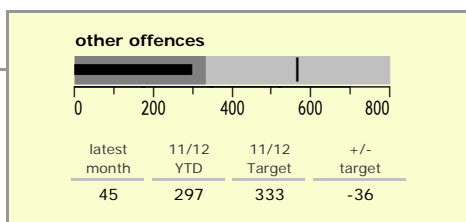

Hinckley and Bosworth Borough : crime reduction dashboard 2011/12 : October 2011

national indicators

NI15 : serious violent crime	0.18
NI20 : assault with less serious injury	3.04
NI16 : serious acquisitive crime	8.39

(Rate per 1,000 population)

top 10 high crime areas

	recorded offences 11/12 YTD
Hinckley Town Centre	315
● Hinckley Fields	164
● Hinckley Dodwells Bridge & Harrowbrook Ind	145
● Market Bosworth & Cadeby	136
● Hinckley Castle South West	123
● Earl Shilton West	92
Hinckley Town Centre North	87
● Barwell Centre	69
Stanton Under Bardon & Copt Oak	67
Earl Shilton North	66