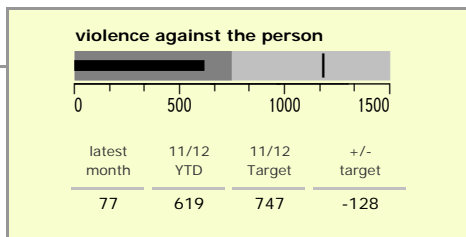

Hinckley and Bosworth Borough : crime reduction dashboard 2011/12 : October 2011

national indicators

NI15 : serious violent crime	0.18
NI20 : assault with less serious injury	3.04
NI16 : serious acquisitive crime	8.39

(Rate per 1,000 population)

top 10 high crime areas

	recorded offences 11/12 YTD
Hinckley Town Centre	315
● Hinckley Fields	164
● Hinckley Dodwells Bridge & Harrowbrook Ind	145
● Market Bosworth & Cadeby	136
● Hinckley Castle South West	123
● Earl Shilton West	92
Hinckley Town Centre North	87
● Barwell Centre	69
Stanton Under Bardon & Copt Oak	67
Earl Shilton North	66

key

- over target by 25% or less
- more than 25% over target