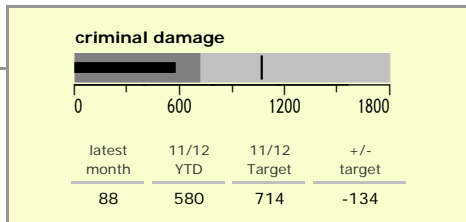

Hinckley and Bosworth Borough : crime reduction dashboard 2011/12 : October 2011

national indicators

NI15 : serious violent crime	0.18
NI20 : assault with less serious injury	3.04
NI16 : serious acquisitive crime	8.39

(Rate per 1,000 population)

top 10 high crime areas

	recorded offences 11/12 YTD
Hinckley Town Centre	315
● Hinckley Fields	164
● Hinckley Dodwells Bridge & Harrowbrook Ind	145
● Market Bosworth & Cadeby	136
● Hinckley Castle South West	123
● Earl Shilton West	92
Hinckley Town Centre North	87
● Barwell Centre	69
Stanton Under Bardon & Copt Oak	67
Earl Shilton North	66