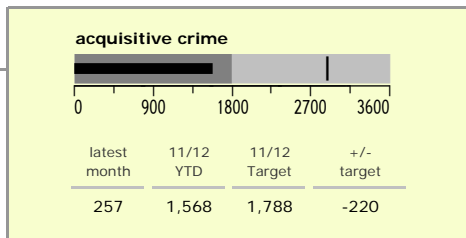

Hinckley and Bosworth Borough : crime reduction dashboard 2011/12 : October 2011

national indicators

NI15 : serious violent crime	0.18
NI20 : assault with less serious injury	3.04
NI16 : serious acquisitive crime	8.39

(Rate per 1,000 population)

top 10 high crime areas

	recorded offences 11/12 YTD
Hinckley Town Centre	315
● Hinckley Fields	164
● Hinckley Dodwells Bridge & Harrowbrook Ind	145
● Market Bosworth & Cadeby	136
● Hinckley Castle South West	123
● Earl Shilton West	92
Hinckley Town Centre North	87
● Barwell Centre	69
Stanton Under Bardon & Copt Oak	67
Earl Shilton North	66