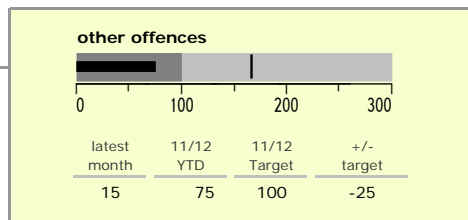

Melton Borough : crime reduction dashboard 2011/12 : October 2011

national indicators

- NI15 : serious violent crime 0.28
- NI20 : assault with less serious injury 4.25
- NI16 : serious acquisitive crime 6.34

(Rate per 1,000 population)

top 10 high crime areas

Area	recorded offences 11/12 YTD
Melton Craven West	240
● Melton Warwick West	84
Melton Egerton East	83
Melton Warwick East	79
● Melton Newport South	78
Melton Dorian North	75
● Waltham-on-the-Wolds & Scaford	73
Melton Sysonby South	60
● Greater Frisby-on-the-Wreake	60
Melton Newport West	51