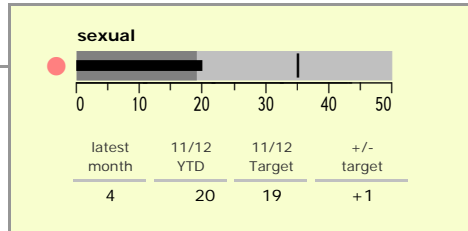

Melton Borough : crime reduction dashboard 2011/12 : October 2011

national indicators

- NI15 : serious violent crime 0.28
- NI20 : assault with less serious injury 4.25
- NI16 : serious acquisitive crime 6.34

(Rate per 1,000 population)

top 10 high crime areas

Area	recorded offences 11/12 YTD
Melton Craven West	240
● Melton Warwick West	84
Melton Egerton East	83
Melton Warwick East	79
● Melton Newport South	78
Melton Dorian North	75
● Waltham-on-the-Wolds & Scaford	73
Melton Sysonby South	60
● Greater Frisby-on-the-Wreake	60
Melton Newport West	51