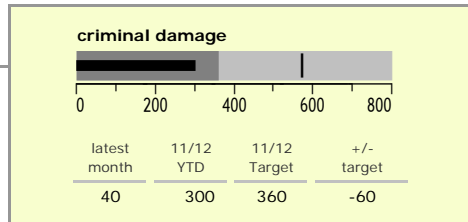

Melton Borough : crime reduction dashboard 2011/12 : October 2011

national indicators

- NI15 : serious violent crime 0.28
- NI20 : assault with less serious injury 4.25
- NI16 : serious acquisitive crime 6.34

(Rate per 1,000 population)

top 10 high crime areas

Area	recorded offences 11/12 YTD
Melton Craven West	240
● Melton Warwick West	84
Melton Egerton East	83
Melton Warwick East	79
● Melton Newport South	78
Melton Dorian North	75
● Waltham-on-the-Wolds & Scaford	73
Melton Sysonby South	60
● Greater Frisby-on-the-Wreake	60
Melton Newport West	51