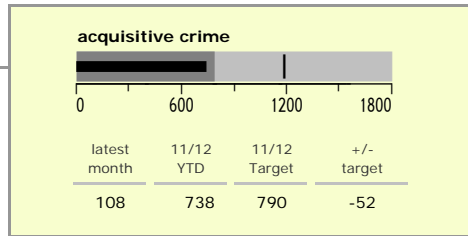

Melton Borough : crime reduction dashboard 2011/12 : October 2011

national indicators

- NI15 : serious violent crime 0.28
- NI20 : assault with less serious injury 4.25
- NI16 : serious acquisitive crime 6.34

(Rate per 1,000 population)

top 10 high crime areas

Area	recorded offences 11/12 YTD
Melton Craven West	240
● Melton Warwick West	84
Melton Egerton East	83
Melton Warwick East	79
● Melton Newport South	78
Melton Dorian North	75
● Waltham-on-the-Wolds & Scaford	73
Melton Sysonby South	60
● Greater Frisby-on-the-Wreake	60
Melton Newport West	51