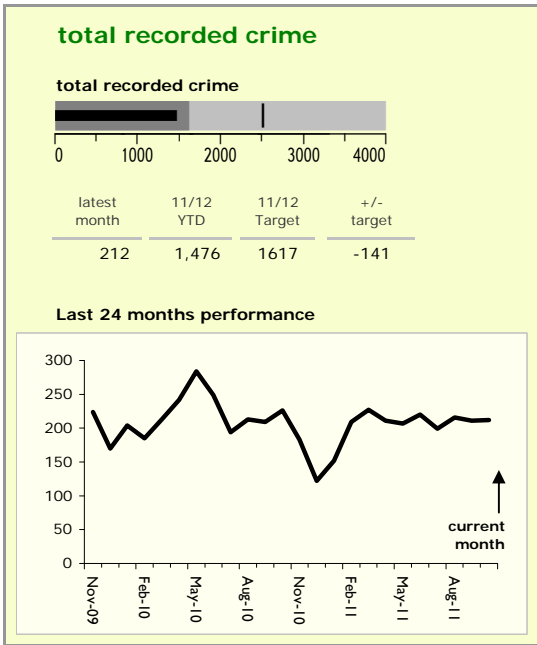

Melton Borough : crime reduction dashboard 2011/12 : October 2011

national indicators

- NI15 : serious violent crime 0.28
- NI20 : assault with less serious injury 4.25
- NI16 : serious acquisitive crime 6.34

(Rate per 1,000 population)

top 10 high crime areas

Area	recorded offences 11/12 YTD
Melton Craven West	240
● Melton Warwick West	84
Melton Egerton East	83
Melton Warwick East	79
● Melton Newport South	78
Melton Dorian North	75
● Waltham-on-the-Wolds & Scaford	73
Melton Sysonby South	60
● Greater Frisby-on-the-Wreake	60
Melton Newport West	51

key

- over target by 25% or less
- more than 25% over target