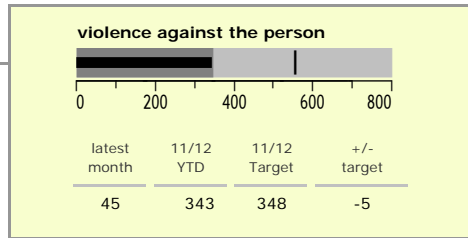

Melton Borough : crime reduction dashboard 2011/12 : October 2011

national indicators

- NI15 : serious violent crime 0.28
- NI20 : assault with less serious injury 4.25
- NI16 : serious acquisitive crime 6.34

(Rate per 1,000 population)

top 10 high crime areas

Area	recorded offences 11/12 YTD
Melton Craven West	240
● Melton Warwick West	84
Melton Egerton East	83
Melton Warwick East	79
● Melton Newport South	78
Melton Dorian North	75
● Waltham-on-the-Wolds & Scaford	73
Melton Sysonby South	60
● Greater Frisby-on-the-Wreake	60
Melton Newport West	51