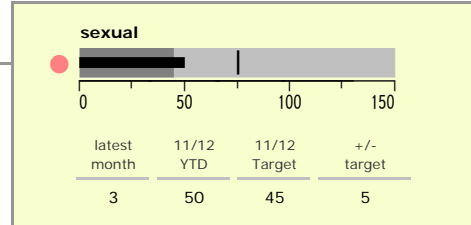

North West Leicestershire District : crime reduction dashboard 2011/12 : October 2011

national indicators

NI15 : serious violent crime	0.17
NI20 : assault with less serious injury	4.40
NI16 : serious acquisitive crime	9.01

(Rate per 1,000 population)

top 10 high crime areas

area	recorded offences 11/12 YTD
Coalville Centre	244
Diseworth, Belton & Gracedieu	178
Snibston East	158
Castle Donington West & Donington Park	148
Castle Donington North East & Hemmington	117
Castle Donington South	115
Greenhill Centre	102
Ashby Castle South	84
Coalville Stephenson Way	77
Donisthorpe South & Oakthorpe East	77