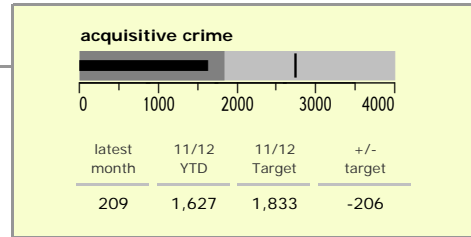

North West Leicestershire District : crime reduction dashboard 2011/12 : October 2011

national indicators

NI15 : serious violent crime	0.17
NI20 : assault with less serious injury	4.40
NI16 : serious acquisitive crime	9.01

(Rate per 1,000 population)

top 10 high crime areas

area	recorded offences 11/12 YTD
Coalville Centre	244
Diseworth, Belton & Gracedieu	178
Snibston East	158
Castle Donington West & Donington Park	148
Castle Donington North East & Hemmington	117
Castle Donington South	115
Greenhill Centre	102
Ashby Castle South	84
Coalville Stephenson Way	77
Donisthorpe South & Oakthorpe East	77