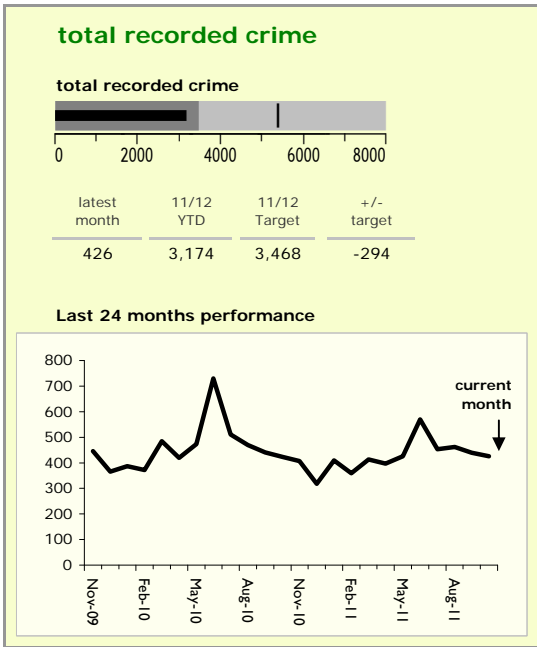

North West Leicestershire District : crime reduction dashboard 2011/12 : October 2011

national indicators

NI15 : serious violent crime	0.17
NI20 : assault with less serious injury	4.40
NI16 : serious acquisitive crime	9.01

(Rate per 1,000 population)

top 10 high crime areas

area	recorded offences 11/12 YTD
Coalville Centre	244
Diseworth, Belton & Gracedieu	178
Snibston East	158
Castle Donington West & Donington Park	148
Castle Donington North East & Hemmington	117
Castle Donington South	115
Greenhill Centre	102
Ashby Castle South	84
Coalville Stephenson Way	77
Donisthorpe South & Oakthorpe East	77

key
● over target by 25% or less
● more than 25% over target