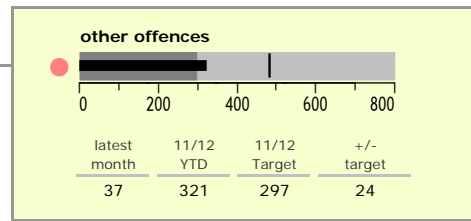

North West Leicestershire District : crime reduction dashboard 2011/12 : October 2011

national indicators

NI15 : serious violent crime	0.17
NI20 : assault with less serious injury	4.40
NI16 : serious acquisitive crime	9.01

(Rate per 1,000 population)

top 10 high crime areas

area	recorded offences 11/12 YTD
Coalville Centre	244
Diseworth, Belton & Gracedieu	178
Snibston East	158
Castle Donington West & Donington Park	148
Castle Donington North East & Hemmington	117
Castle Donington South	115
Greenhill Centre	102
Ashby Castle South	84
Coalville Stephenson Way	77
Donisthorpe South & Oakthorpe East	77