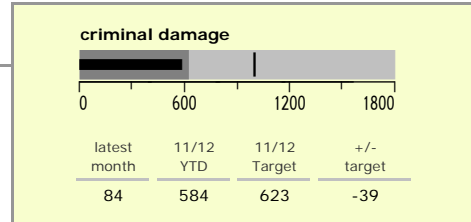

North West Leicestershire District : crime reduction dashboard 2011/12 : October 2011

national indicators

NI15 : serious violent crime	0.17
NI20 : assault with less serious injury	4.40
NI16 : serious acquisitive crime	9.01

(Rate per 1,000 population)

top 10 high crime areas

area	recorded offences 11/12 YTD
Coalville Centre	244
Diseworth, Belton & Gracedieu	178
Snibston East	158
Castle Donington West & Donington Park	148
Castle Donington North East & Hemmington	117
Castle Donington South	115
Greenhill Centre	102
Ashby Castle South	84
Coalville Stephenson Way	77
Donisthorpe South & Oakthorpe East	77