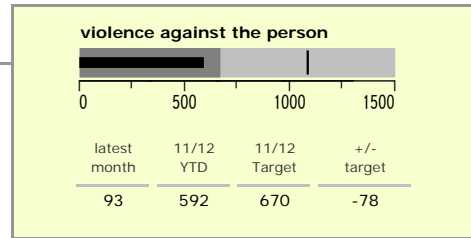

North West Leicestershire District : crime reduction dashboard 2011/12 : October 2011

national indicators

NI15 : serious violent crime	0.17
NI20 : assault with less serious injury	4.40
NI16 : serious acquisitive crime	9.01

(Rate per 1,000 population)

top 10 high crime areas

area	recorded offences 11/12 YTD
Coalville Centre	244
Diseworth, Belton & Gracedieu	178
Snibston East	158
Castle Donington West & Donington Park	148
Castle Donington North East & Hemmington	117
Castle Donington South	115
Greenhill Centre	102
Ashby Castle South	84
Coalville Stephenson Way	77
Donisthorpe South & Oakthorpe East	77