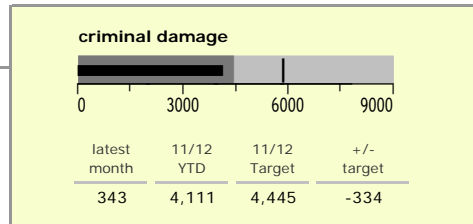

key
● over target by 25% or less
● more than 25% over target