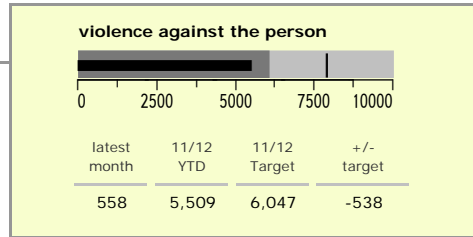

key
● over target by 25% or less
● more than 25% over target