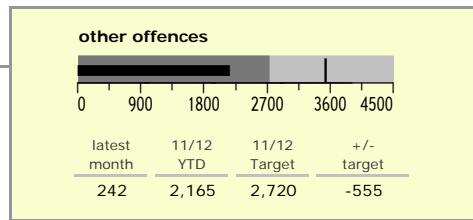

key
● over target by 25% or less
● more than 25% over target