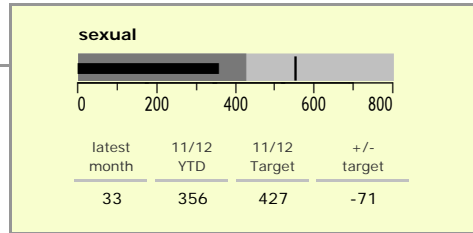

key
● over target by 25% or less
● more than 25% over target