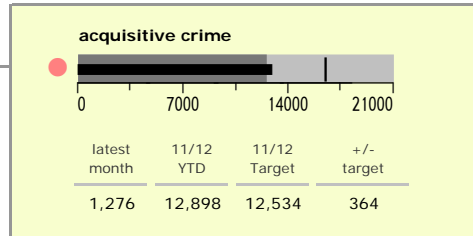

key
● over target by 25% or less
● more than 25% over target