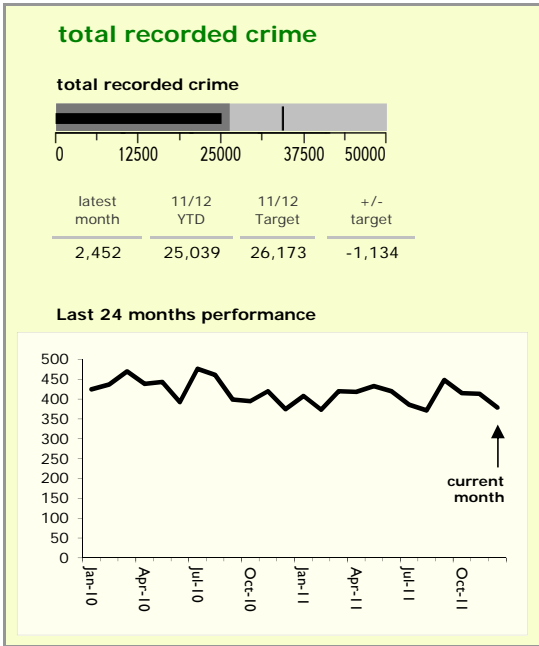

# Leicester City : crime reduction dashboard 2011/12 : December 2011

### national indicators

NI15 : serious violent crime	0.67
NI20 : assault with less serious injury	8.58
NI16 : serious acquisitive crime	19.02

(Rate per 1,000 population)

### top 10 high crime areas

	recorded offences 11/12 YTD
Castle-City Centre	4,493
Castle-De Montfort Street	610
Abb-Abbey Park	533
Bleys-Glenfield Hospital	511
Castle-De Montfort University	501
Castle-Victoria Park	416
Wcotes-Bede Park	322
Castle-Princess Road West	315
Wcotes-Westleigh Road	258
StPet*-St George's Retail Park	242