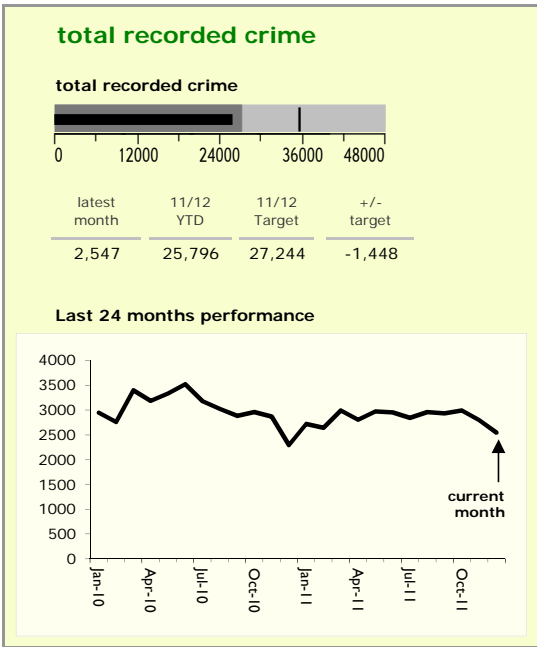

Leicestershire County : crime reduction dashboard 2011/12 : December 2011

national indicators

NI15 : serious violent crime	0.20
NI20 : assault with less serious injury	3.68
NI16 : serious acquisitive crime	8.60

(Rate per 1,000 population)

top 10 high crime areas

	recorded offences 11/12 YTD
Loughborough Centre West	565
Fosse Park	442
Hinckley Town Centre	413
Loughborough Toothill Road	404
Loughborough Holywell	353
Loughborough Bell Foundry	322
Coalville Centre	314
Melton Craven West	312
Diseworth, Belton & Gracedieu	220
Hinckley Fields	215

key

- over target by 25% or less
- more than 25% over target