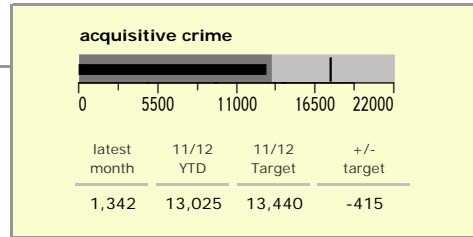

Leicestershire County : crime reduction dashboard 2011/12 : December 2011

national indicators

NI15 : serious violent crime	0.20
NI20 : assault with less serious injury	3.68
NI16 : serious acquisitive crime	8.60

(Rate per 1,000 population)

top 10 high crime areas

	recorded offences 11/12 YTD
Loughborough Centre West	565
Fosse Park	442
Hinckley Town Centre	413
Loughborough Toothill Road	404
Loughborough Holywell	353
Loughborough Bell Foundry	322
Coalville Centre	314
Melton Craven West	312
Diseworth, Belton & Gracedieu	220
Hinckley Fields	215