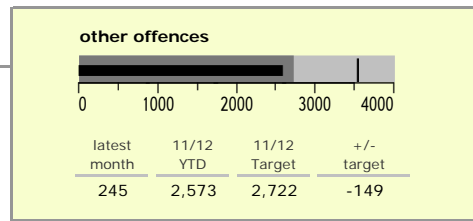

Leicestershire County : crime reduction dashboard 2011/12 : December 2011

national indicators

NI15 : serious violent crime	0.20
NI20 : assault with less serious injury	3.68
NI16 : serious acquisitive crime	8.60

(Rate per 1,000 population)

top 10 high crime areas

	recorded offences 11/12 YTD
Loughborough Centre West	565
Fosse Park	442
Hinckley Town Centre	413
Loughborough Toothill Road	404
Loughborough Holywell	353
Loughborough Bell Foundry	322
Coalville Centre	314
Melton Craven West	312
Diseworth, Belton & Gracedieu	220
Hinckley Fields	215