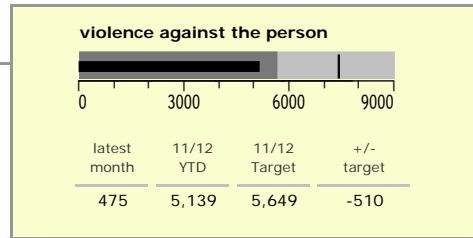

Leicestershire County : crime reduction dashboard 2011/12 : December 2011

national indicators

NI15 : serious violent crime	0.20
NI20 : assault with less serious injury	3.68
NI16 : serious acquisitive crime	8.60

(Rate per 1,000 population)

top 10 high crime areas

	recorded offences 11/12 YTD
Loughborough Centre West	565
Fosse Park	442
Hinckley Town Centre	413
Loughborough Toothill Road	404
Loughborough Holywell	353
Loughborough Bell Foundry	322
Coalville Centre	314
Melton Craven West	312
Diseworth, Belton & Gracedieu	220
Hinckley Fields	215