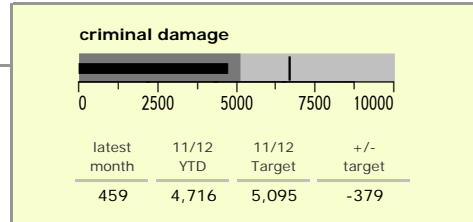

Leicestershire County : crime reduction dashboard 2011/12 : December 2011

national indicators

NI15 : serious violent crime	0.20
NI20 : assault with less serious injury	3.68
NI16 : serious acquisitive crime	8.60

(Rate per 1,000 population)

top 10 high crime areas

	recorded offences 11/12 YTD
Loughborough Centre West	565
Fosse Park	442
Hinckley Town Centre	413
Loughborough Toothill Road	404
Loughborough Holywell	353
Loughborough Bell Foundry	322
Coalville Centre	314
Melton Craven West	312
Diseworth, Belton & Gracedieu	220
Hinckley Fields	215