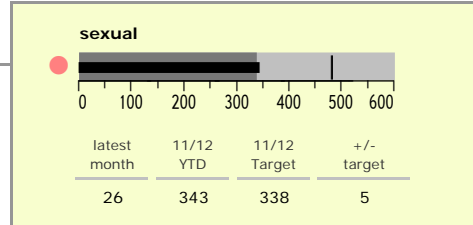

Leicestershire County : crime reduction dashboard 2011/12 : December 2011

national indicators

NI15 : serious violent crime	0.20
NI20 : assault with less serious injury	3.68
NI16 : serious acquisitive crime	8.60

(Rate per 1,000 population)

top 10 high crime areas

	recorded offences 11/12 YTD
Loughborough Centre West	565
Fosse Park	442
Hinckley Town Centre	413
Loughborough Toothill Road	404
Loughborough Holywell	353
Loughborough Bell Foundry	322
Coalville Centre	314
Melton Craven West	312
Diseworth, Belton & Gracedieu	220
Hinckley Fields	215