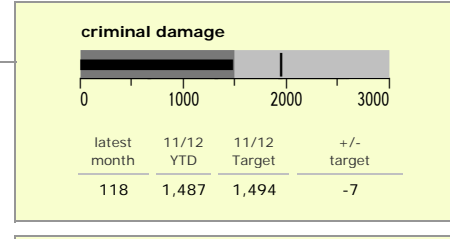

Charnwood Borough : crime reduction dashboard 2011/12 : December 2011

national indicators

NI15 : serious violent crime	0.25
NI20 : assault with less serious injury	5.02
NI16 : serious acquisitive crime	9.42

(Rate per 1,000 population)

top 10 high crime areas

	recorded offences 11/12 YTD
Loughborough Centre West	565
Loughborough Toothill Road	404
Loughborough Holywell	353
Loughborough Bell Foundry	322
Loughborough Centre South	211
Loughborough Canal South	195
Thurmaston North West	182
Loughborough Midland Station	158
Loughborough Ashby East	152
Queniborough East, Barkby & South Croxton	137