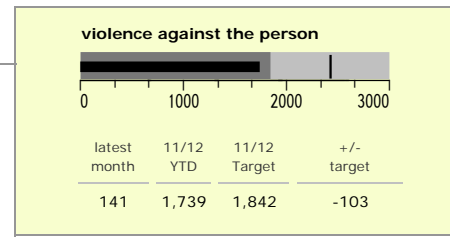

Charnwood Borough : crime reduction dashboard 2011/12 : December 2011

national indicators

NI15 : serious violent crime	0.25
NI20 : assault with less serious injury	5.02
NI16 : serious acquisitive crime	9.42

(Rate per 1,000 population)

top 10 high crime areas

	recorded offences 11/12 YTD
Loughborough Centre West	565
Loughborough Toothill Road	404
Loughborough Holywell	353
Loughborough Bell Foundry	322
Loughborough Centre South	211
Loughborough Canal South	195
Thurmaston North West	182
Loughborough Midland Station	158
Loughborough Ashby East	152
Queniborough East, Barkby & South Croxton	137