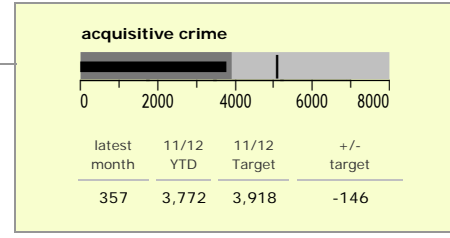

Charnwood Borough : crime reduction dashboard 2011/12 : December 2011

national indicators

NI15 : serious violent crime	0.25
NI20 : assault with less serious injury	5.02
NI16 : serious acquisitive crime	9.42

(Rate per 1,000 population)

top 10 high crime areas

	recorded offences 11/12 YTD
Loughborough Centre West	565
Loughborough Toothill Road	404
Loughborough Holywell	353
Loughborough Bell Foundry	322
Loughborough Centre South	211
Loughborough Canal South	195
Thurmaston North West	182
Loughborough Midland Station	158
Loughborough Ashby East	152
Queniborough East, Barkby & South Croxton	137