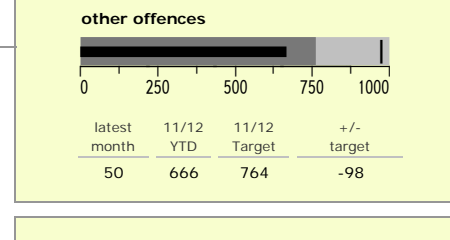

Charnwood Borough : crime reduction dashboard 2011/12 : December 2011

national indicators

NI15 : serious violent crime	0.25
NI20 : assault with less serious injury	5.02
NI16 : serious acquisitive crime	9.42

(Rate per 1,000 population)

top 10 high crime areas

	recorded offences 11/12 YTD
Loughborough Centre West	565
Loughborough Toothill Road	404
Loughborough Holywell	353
Loughborough Bell Foundry	322
Loughborough Centre South	211
Loughborough Canal South	195
Thurmaston North West	182
Loughborough Midland Station	158
Loughborough Ashby East	152
Queniborough East, Barkby & South Croxton	137