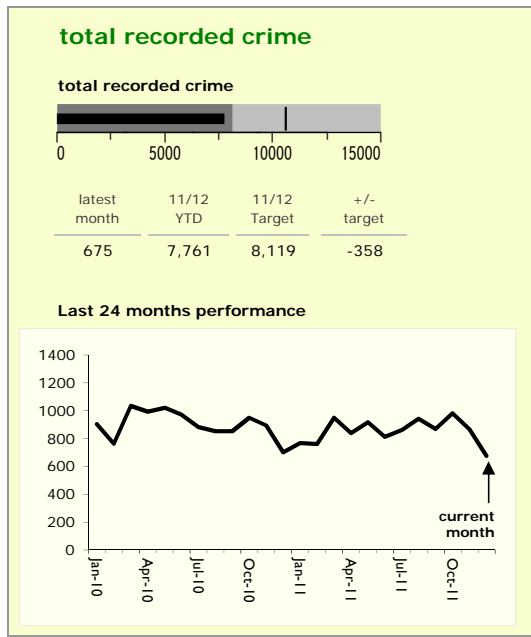

Charnwood Borough : crime reduction dashboard 2011/12 : December 2011

national indicators

NI15 : serious violent crime	0.25
NI20 : assault with less serious injury	5.02
NI16 : serious acquisitive crime	9.42

(Rate per 1,000 population)

top 10 high crime areas

	recorded offences 11/12 YTD
Loughborough Centre West	565
Loughborough Toothill Road	404
Loughborough Holywell	353
Loughborough Bell Foundry	322
Loughborough Centre South	211
Loughborough Canal South	195
Thurmaston North West	182
Loughborough Midland Station	158
Loughborough Ashby East	152
Queniborough East, Barkby & South Croxton	137

key
● over target by 25% or less
● more than 25% over target