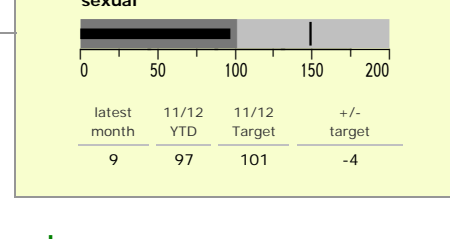

Charnwood Borough : crime reduction dashboard 2011/12 : December 2011

national indicators

NI15 : serious violent crime	0.25
NI20 : assault with less serious injury	5.02
NI16 : serious acquisitive crime	9.42

(Rate per 1,000 population)

top 10 high crime areas

	recorded offences 11/12 YTD
Loughborough Centre West	565
Loughborough Toothill Road	404
Loughborough Holywell	353
Loughborough Bell Foundry	322
Loughborough Centre South	211
Loughborough Canal South	195
Thurmaston North West	182
Loughborough Midland Station	158
Loughborough Ashby East	152
Queniborough East, Barkby & South Croxton	137