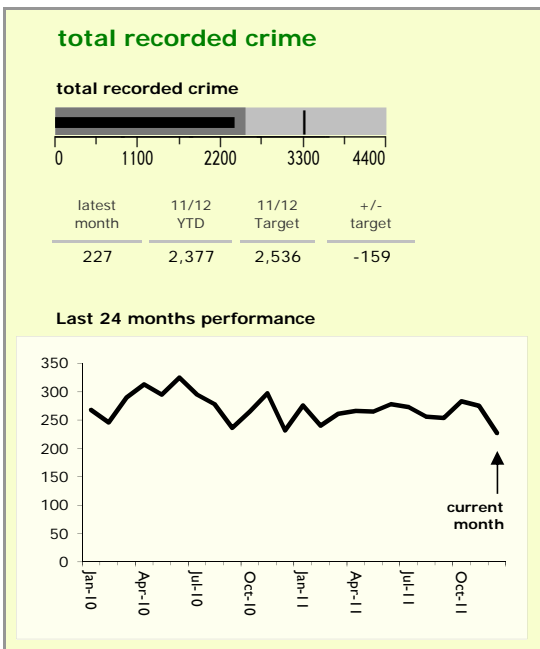

Harborough District : crime reduction dashboard 2011/12 : December 2011

national indicators

- NI15 : serious violent crime 0.16
- NI20 : assault with less serious injury 2.41
- NI16 : serious acquisitive crime 5.23

(Rate per 1,000 population)

top 10 high crime areas

Area	recorded offences 11/12 YTD
Market Harborough Coventry Road	140
Lutterworth Centre & East	132
● Great Bowden	129
● Greater Billesdon	128
● Misterton, Gilmorton & Swinford	120
Little Bowden South	113
● Ashby, Frolesworth & Dunton	97
Market Harborough Centre	95
● Scaptoft	87
● Lutterworth North	69

key

- over target by 25% or less
- more than 25% over target