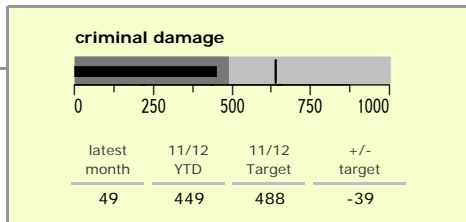

Harborough District : crime reduction dashboard 2011/12 : December 2011

national indicators

- NI15 : serious violent crime 0.16
- NI20 : assault with less serious injury 2.41
- NI16 : serious acquisitive crime 5.23

(Rate per 1,000 population)

top 10 high crime areas

Area	recorded offences 11/12 YTD
Market Harborough Coventry Road	140
Lutterworth Centre & East	132
● Great Bowden	129
● Greater Billesdon	128
● Misterton, Gilmorton & Swinford	120
Little Bowden South	113
● Ashby, Frolesworth & Dunton	97
Market Harborough Centre	95
● Scaptoft	87
● Lutterworth North	69