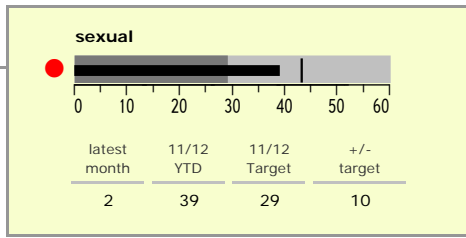

Harborough District : crime reduction dashboard 2011/12 : December 2011

national indicators

- NI15 : serious violent crime 0.16
- NI20 : assault with less serious injury 2.41
- NI16 : serious acquisitive crime 5.23

(Rate per 1,000 population)

top 10 high crime areas

Area	recorded offences 11/12 YTD
Market Harborough Coventry Road	140
Lutterworth Centre & East	132
● Great Bowden	129
● Greater Billesdon	128
● Misterton, Gilmorton & Swinford	120
Little Bowden South	113
● Ashby, Frolesworth & Dunton	97
Market Harborough Centre	95
● Scaptoft	87
● Lutterworth North	69