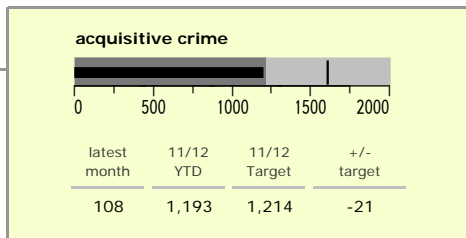

Harborough District : crime reduction dashboard 2011/12 : December 2011

national indicators

- NI15 : serious violent crime 0.16
- NI20 : assault with less serious injury 2.41
- NI16 : serious acquisitive crime 5.23

(Rate per 1,000 population)

top 10 high crime areas

Area	recorded offences 11/12 YTD
Market Harborough Coventry Road	140
Lutterworth Centre & East	132
● Great Bowden	129
● Greater Billesdon	128
● Misterton, Gilmorton & Swinford	120
Little Bowden South	113
● Ashby, Frolesworth & Dunton	97
Market Harborough Centre	95
● Scaptoft	87
● Lutterworth North	69