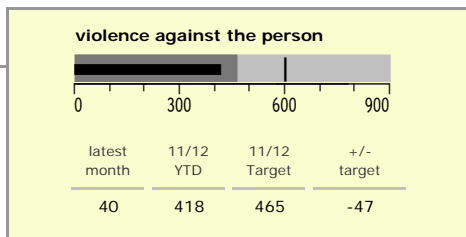

Harborough District : crime reduction dashboard 2011/12 : December 2011

national indicators

- NI15 : serious violent crime 0.16
- NI20 : assault with less serious injury 2.41
- NI16 : serious acquisitive crime 5.23

(Rate per 1,000 population)

top 10 high crime areas

Area	recorded offences 11/12 YTD
Market Harborough Coventry Road	140
Lutterworth Centre & East	132
● Great Bowden	129
● Greater Billesdon	128
● Misterton, Gilmorton & Swinford	120
Little Bowden South	113
● Ashby, Frolesworth & Dunton	97
Market Harborough Centre	95
● Scaptoft	87
● Lutterworth North	69