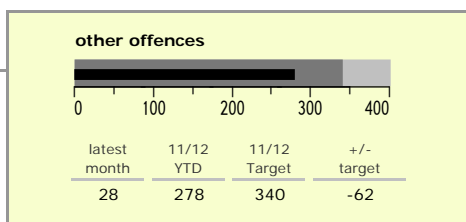

Harborough District : crime reduction dashboard 2011/12 : December 2011

national indicators

- NI15 : serious violent crime 0.16
- NI20 : assault with less serious injury 2.41
- NI16 : serious acquisitive crime 5.23

(Rate per 1,000 population)

top 10 high crime areas

Area	recorded offences 11/12 YTD
Market Harborough Coventry Road	140
Lutterworth Centre & East	132
● Great Bowden	129
● Greater Billesdon	128
● Misterton, Gilmorton & Swinford	120
Little Bowden South	113
● Ashby, Frolesworth & Dunton	97
Market Harborough Centre	95
● Scaptoft	87
● Lutterworth North	69