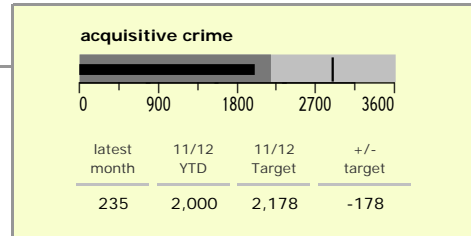

# Hinckley and Bosworth Borough : crime reduction dashboard 2011/12 : December 2011

### national indicators

NI15 : serious violent crime	0.20
NI20 : assault with less serious injury	3.08
NI16 : serious acquisitive crime	8.73

(Rate per 1,000 population)

### top 10 high crime areas

	recorded offences 11/12 YTD
Hinckley Town Centre	413
Hinckley Fields	215
Market Bosworth & Cadeby	174
Hinckley Dodwells Bridge & Harrowbrook Inc	171
Hinckley Castle South West	151
Earl Shilton West	127
Hinckley Town Centre North	110
Barwell Centre	91
Stanton Under Bardon & Copt Oak	87
Burbage South East	81