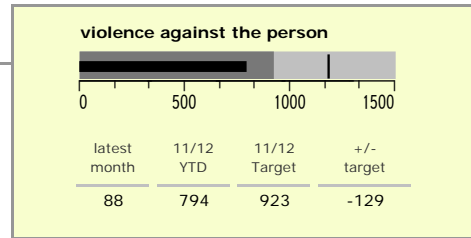

key

- over target by 25% or less
- more than 25% over target