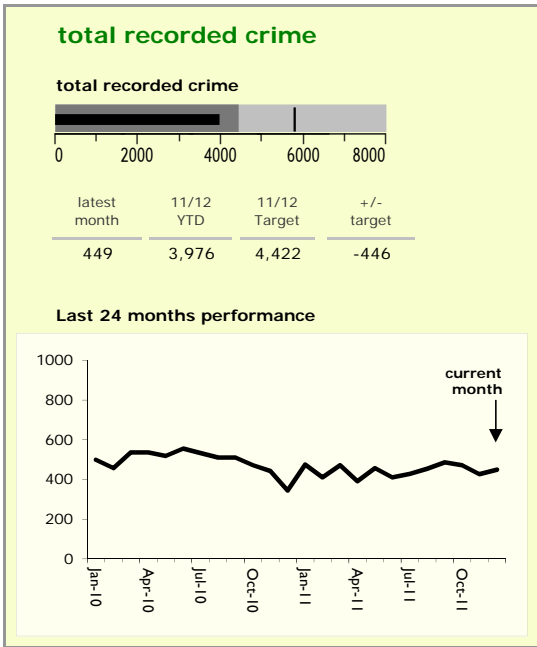

# Hinckley and Bosworth Borough : crime reduction dashboard 2011/12 : December 2011

### national indicators

NI15 : serious violent crime	0.20
NI20 : assault with less serious injury	3.08
NI16 : serious acquisitive crime	8.73

(Rate per 1,000 population)

### top 10 high crime areas

	recorded offences 11/12 YTD
Hinckley Town Centre	413
Hinckley Fields	215
Market Bosworth & Cadeby	174
Hinckley Dodwells Bridge & Harrowbrook Inc	171
Hinckley Castle South West	151
Earl Shilton West	127
Hinckley Town Centre North	110
Barwell Centre	91
Stanton Under Bardon & Copt Oak	87
Burbage South East	81