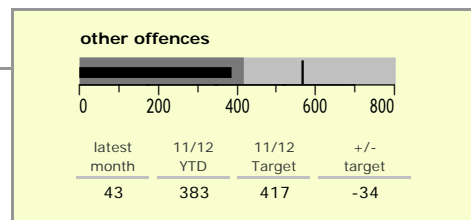

key

- over target by 25% or less
- more than 25% over target