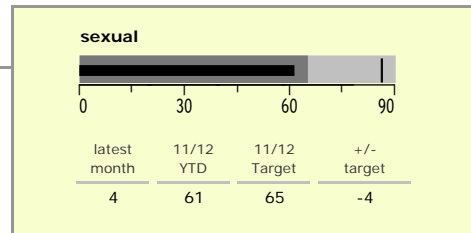

key

- over target by 25% or less
- more than 25% over target