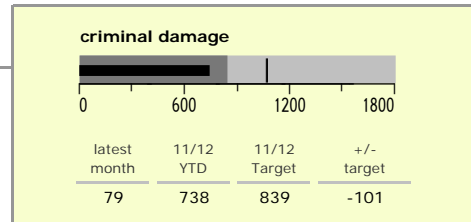

key

- over target by 25% or less
- more than 25% over target