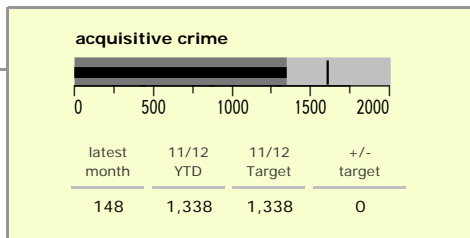

# Harborough District : crime reduction dashboard 2011/12 : January 2012

### national indicators

- NI15 : serious violent crime 0.15
- NI20 : assault with less serious injury 2.57
- NI16 : serious acquisitive crime 5.38

(Rate per 1,000 population)

### top 10 high crime areas

Area	recorded offences 11/12 YTD
Market Harborough Coventry Road	163
Lutterworth Centre & East	147
● Greater Billesdon	146
● Great Bowden	140
● Misterton, Gilmorton & Swinford	136
Little Bowden South	127
Market Harborough Centre	112
● Ashby, Frolesworth & Dunton	105
● Scraptoft	92
● Lutterworth North	84