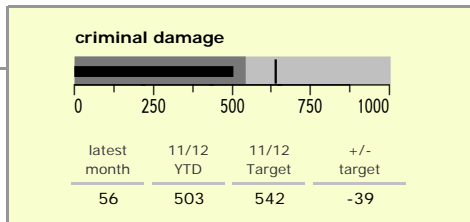

# Harborough District : crime reduction dashboard 2011/12 : January 2012

### national indicators

- NI15 : serious violent crime 0.15
- NI20 : assault with less serious injury 2.57
- NI16 : serious acquisitive crime 5.38

(Rate per 1,000 population)

### top 10 high crime areas

Area	recorded offences 11/12 YTD
Market Harborough Coventry Road	163
Lutterworth Centre & East	147
● Greater Billesdon	146
● Great Bowden	140
● Misterton, Gilmorton & Swinford	136
Little Bowden South	127
Market Harborough Centre	112
● Ashby, Frolesworth & Dunton	105
● Scraptoft	92
● Lutterworth North	84