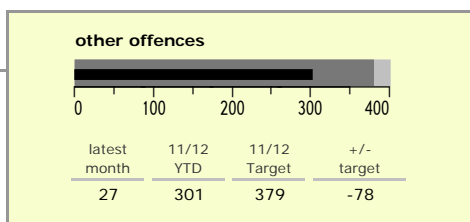

# Harborough District : crime reduction dashboard 2011/12 : January 2012

### national indicators

- NI15 : serious violent crime 0.15
- NI20 : assault with less serious injury 2.57
- NI16 : serious acquisitive crime 5.38

(Rate per 1,000 population)

### top 10 high crime areas

Area	recorded offences 11/12 YTD
Market Harborough Coventry Road	163
Lutterworth Centre & East	147
● Greater Billesdon	146
● Great Bowden	140
● Misterton, Gilmorton & Swinford	136
Little Bowden South	127
Market Harborough Centre	112
● Ashby, Frolesworth & Dunton	105
● Scraptoft	92
● Lutterworth North	84