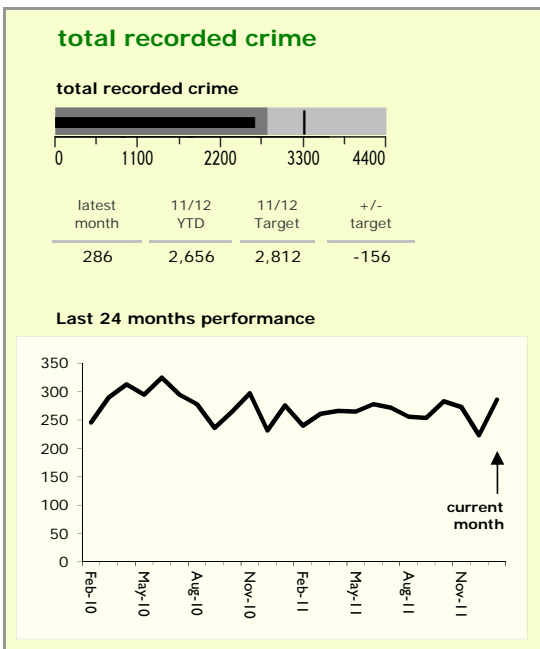

# Harborough District : crime reduction dashboard 2011/12 : January 2012

### national indicators

- NI15 : serious violent crime 0.15
- NI20 : assault with less serious injury 2.57
- NI16 : serious acquisitive crime 5.38

(Rate per 1,000 population)

### top 10 high crime areas

Area	recorded offences 11/12 YTD
Market Harborough Coventry Road	163
Lutterworth Centre & East	147
● Greater Billesdon	146
● Great Bowden	140
● Misterton, Gilmorton & Swinford	136
Little Bowden South	127
Market Harborough Centre	112
● Ashby, Frolesworth & Dunton	105
● Scraptoft	92
● Lutterworth North	84