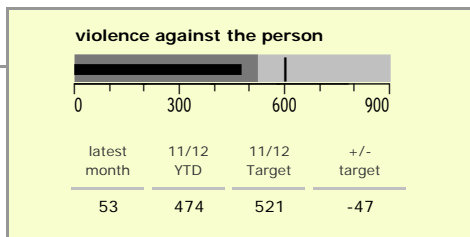

# Harborough District : crime reduction dashboard 2011/12 : January 2012

### national indicators

- NI15 : serious violent crime 0.15
- NI20 : assault with less serious injury 2.57
- NI16 : serious acquisitive crime 5.38

(Rate per 1,000 population)

### top 10 high crime areas

Area	recorded offences 11/12 YTD
Market Harborough Coventry Road	163
Lutterworth Centre & East	147
● Greater Billesdon	146
● Great Bowden	140
● Misterton, Gilmorton & Swinford	136
Little Bowden South	127
Market Harborough Centre	112
● Ashby, Frolesworth & Dunton	105
● Scraptoft	92
● Lutterworth North	84