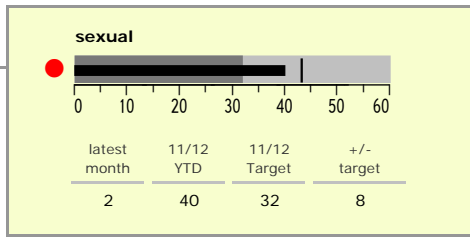

key

- over target by 25% or less
- more than 25% over target