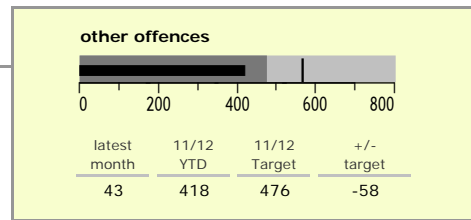

Hinckley and Bosworth Borough : crime reduction dashboard 2011/12 : January 2012

national indicators

NI15 : serious violent crime	0.17
NI20 : assault with less serious injury	3.06
NI16 : serious acquisitive crime	9.00

(Rate per 1,000 population)

top 10 high crime areas

	recorded offences 11/12 YTD
Hinckley Town Centre	464
Hinckley Fields	246
Market Bosworth & Cadeby	190
Hinckley Dodwells Bridge & Harrowbrook Inc	180
Hinckley Castle South West	160
Earl Shilton West	143
Hinckley Town Centre North	121
Barwell Centre	101
Stanton Under Bardon & Copt Oak	94
Burbage South East	94