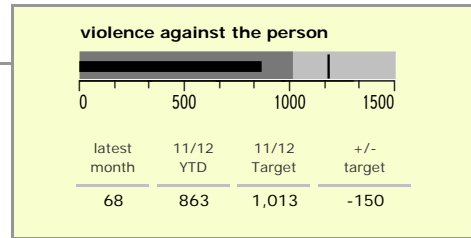

Hinckley and Bosworth Borough : crime reduction dashboard 2011/12 : January 2012

national indicators

NI15 : serious violent crime	0.17
NI20 : assault with less serious injury	3.06
NI16 : serious acquisitive crime	9.00

(Rate per 1,000 population)

top 10 high crime areas

	recorded offences 11/12 YTD
Hinckley Town Centre	464
Hinckley Fields	246
Market Bosworth & Cadeby	190
Hinckley Dodwells Bridge & Harrowbrook Inc	180
Hinckley Castle South West	160
Earl Shilton West	143
Hinckley Town Centre North	121
Barwell Centre	101
Stanton Under Bardon & Copt Oak	94
Burbage South East	94