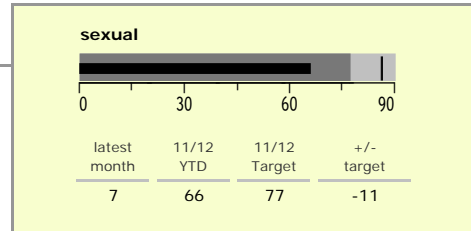

Hinckley and Bosworth Borough : crime reduction dashboard 2011/12 : January 2012

national indicators

NI15 : serious violent crime	0.17
NI20 : assault with less serious injury	3.06
NI16 : serious acquisitive crime	9.00

(Rate per 1,000 population)

top 10 high crime areas

	recorded offences 11/12 YTD
Hinckley Town Centre	464
Hinckley Fields	246
Market Bosworth & Cadeby	190
Hinckley Dodwells Bridge & Harrowbrook Inc	180
Hinckley Castle South West	160
Earl Shilton West	143
Hinckley Town Centre North	121
Barwell Centre	101
Stanton Under Bardon & Copt Oak	94
Burbage South East	94