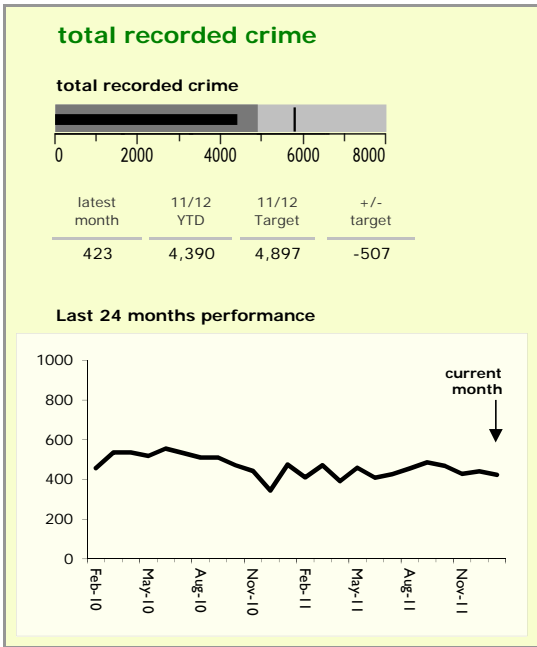

Hinckley and Bosworth Borough : crime reduction dashboard 2011/12 : January 2012

national indicators

NI15 : serious violent crime	0.17
NI20 : assault with less serious injury	3.06
NI16 : serious acquisitive crime	9.00

(Rate per 1,000 population)

top 10 high crime areas

	recorded offences 11/12 YTD
Hinckley Town Centre	464
Hinckley Fields	246
Market Bosworth & Cadeby	190
Hinckley Dodwells Bridge & Harrowbrook Inc	180
Hinckley Castle South West	160
Earl Shilton West	143
Hinckley Town Centre North	121
Barwell Centre	101
Stanton Under Bardon & Copt Oak	94
Burbage South East	94

key

- over target by 25% or less
- more than 25% over target