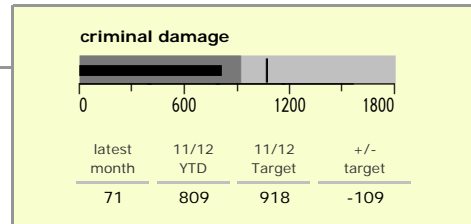

Hinckley and Bosworth Borough : crime reduction dashboard 2011/12 : January 2012

national indicators

NI15 : serious violent crime	0.17
NI20 : assault with less serious injury	3.06
NI16 : serious acquisitive crime	9.00

(Rate per 1,000 population)

top 10 high crime areas

	recorded offences 11/12 YTD
Hinckley Town Centre	464
Hinckley Fields	246
Market Bosworth & Cadeby	190
Hinckley Dodwells Bridge & Harrowbrook Inc	180
Hinckley Castle South West	160
Earl Shilton West	143
Hinckley Town Centre North	121
Barwell Centre	101
Stanton Under Bardon & Copt Oak	94
Burbage South East	94