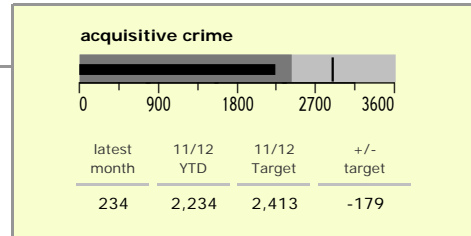

Hinckley and Bosworth Borough : crime reduction dashboard 2011/12 : January 2012

national indicators

NI15 : serious violent crime	0.17
NI20 : assault with less serious injury	3.06
NI16 : serious acquisitive crime	9.00

(Rate per 1,000 population)

top 10 high crime areas

	recorded offences 11/12 YTD
Hinckley Town Centre	464
Hinckley Fields	246
Market Bosworth & Cadeby	190
Hinckley Dodwells Bridge & Harrowbrook Inc	180
Hinckley Castle South West	160
Earl Shilton West	143
Hinckley Town Centre North	121
Barwell Centre	101
Stanton Under Bardon & Copt Oak	94
Burbage South East	94