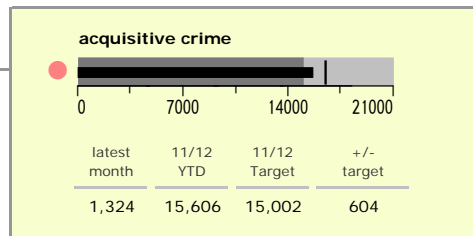

Leicester City : crime reduction dashboard 2011/12 : February 2012

national indicators

NI15 : serious violent crime	0.64
NI20 : assault with less serious injury	8.53
NI16 : serious acquisitive crime	19.39

(Rate per 1,000 population)

top 10 high crime areas

	recorded offences 11/12 YTD
Castle-City Centre	5,439
Castle-De Montfort Street	757
Abb-Abbey Park	632
Castle-De Montfort University	625
Bleys-Glenfield Hospital	607
Castle-Victoria Park	485
Castle-Princess Road West	392
Wcotes-Bede Park	373
Wcotes-Westleigh Road	312
Humb-Quakesick Spinney	302