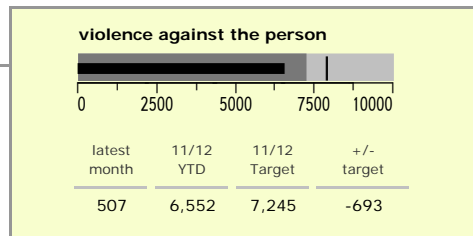

Leicester City : crime reduction dashboard 2011/12 : February 2012

national indicators

NI15 : serious violent crime	0.64
NI20 : assault with less serious injury	8.53
NI16 : serious acquisitive crime	19.39

(Rate per 1,000 population)

top 10 high crime areas

	recorded offences 11/12 YTD
Castle-City Centre	5,439
Castle-De Montfort Street	757
Abb-Abbey Park	632
Castle-De Montfort University	625
Bleys-Glenfield Hospital	607
Castle-Victoria Park	485
Castle-Princess Road West	392
Wcotes-Bede Park	373
Wcotes-Westleigh Road	312
Humb-Quakesick Spinney	302