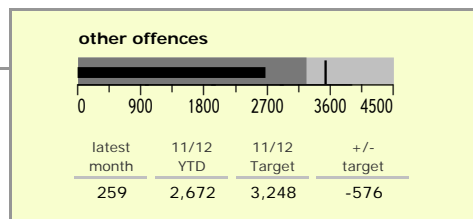

Leicester City : crime reduction dashboard 2011/12 : February 2012

national indicators

NI15 : serious violent crime	0.64
NI20 : assault with less serious injury	8.53
NI16 : serious acquisitive crime	19.39

(Rate per 1,000 population)

top 10 high crime areas

	recorded offences 11/12 YTD
Castle-City Centre	5,439
Castle-De Montfort Street	757
Abb-Abbey Park	632
Castle-De Montfort University	625
Bleys-Glenfield Hospital	607
Castle-Victoria Park	485
Castle-Princess Road West	392
Wcotes-Bede Park	373
Wcotes-Westleigh Road	312
Humb-Quakesick Spinney	302