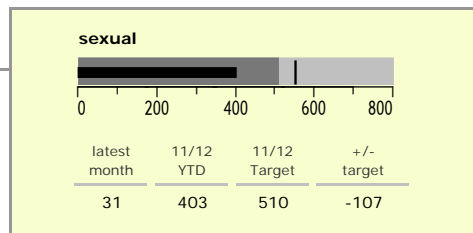

Leicester City : crime reduction dashboard 2011/12 : February 2012

national indicators

NI15 : serious violent crime	0.64
NI20 : assault with less serious injury	8.53
NI16 : serious acquisitive crime	19.39

(Rate per 1,000 population)

top 10 high crime areas

	recorded offences 11/12 YTD
Castle-City Centre	5,439
Castle-De Montfort Street	757
Abb-Abbey Park	632
Castle-De Montfort University	625
Bleys-Glenfield Hospital	607
Castle-Victoria Park	485
Castle-Princess Road West	392
Wcotes-Bede Park	373
Wcotes-Westleigh Road	312
Humb-Quakesick Spinney	302