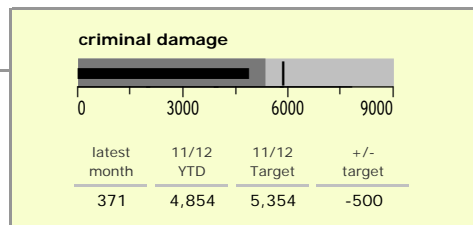

Leicester City : crime reduction dashboard 2011/12 : February 2012

national indicators

NI15 : serious violent crime	0.64
NI20 : assault with less serious injury	8.53
NI16 : serious acquisitive crime	19.39

(Rate per 1,000 population)

top 10 high crime areas

	recorded offences 11/12 YTD
Castle-City Centre	5,439
Castle-De Montfort Street	757
Abb-Abbey Park	632
Castle-De Montfort University	625
Bleys-Glenfield Hospital	607
Castle-Victoria Park	485
Castle-Princess Road West	392
Wcotes-Bede Park	373
Wcotes-Westleigh Road	312
Humb-Quakesick Spinney	302