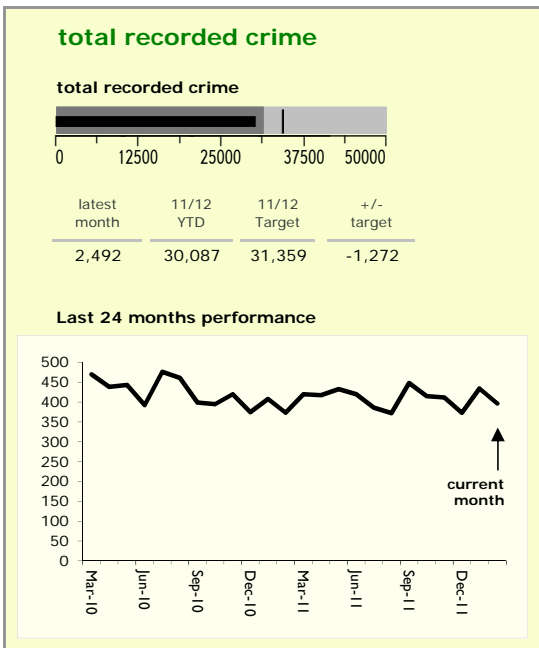

Leicester City : crime reduction dashboard 2011/12 : February 2012

national indicators

NI15 : serious violent crime	0.64
NI20 : assault with less serious injury	8.53
NI16 : serious acquisitive crime	19.39

(Rate per 1,000 population)

top 10 high crime areas

	recorded offences 11/12 YTD
Castle-City Centre	5,439
Castle-De Montfort Street	757
Abb-Abbey Park	632
Castle-De Montfort University	625
Bleys-Glenfield Hospital	607
Castle-Victoria Park	485
Castle-Princess Road West	392
Wcotes-Bede Park	373
Wcotes-Westleigh Road	312
Humb-Quakesick Spinney	302