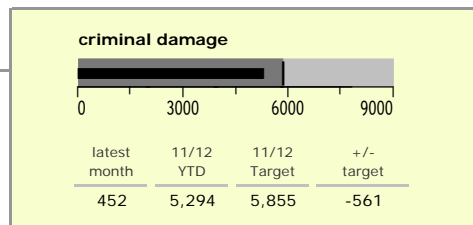

Leicester City : crime reduction dashboard 2011/12 : March 2012

national indicators

NI15 : serious violent crime	0.63
NI20 : assault with less serious injury	8.39
NI16 : serious acquisitive crime	19.67

(Rate per 1,000 population)

top 10 high crime areas

area	recorded offences 11/12 YTD
Castle-City Centre	5,920
Castle-De Montfort Street	827
Abb-Abbey Park	704
Castle-De Montfort University	680
Bleys-Glenfield Hospital	664
Castle-Victoria Park	525
Castle-Princess Road West	430
Wcotes-Bede Park	404
Wcotes-Westleigh Road	331
Humb-Quakesick Spinney	329