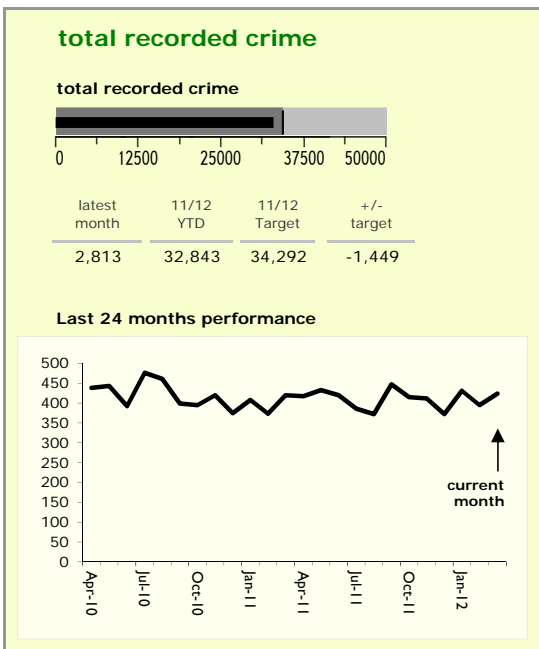

Leicester City : crime reduction dashboard 2011/12 : March 2012

national indicators

NI15 : serious violent crime	0.63
NI20 : assault with less serious injury	8.39
NI16 : serious acquisitive crime	19.67

(Rate per 1,000 population)

top 10 high crime areas

area	recorded offences 11/12 YTD
Castle-City Centre	5,920
Castle-De Montfort Street	827
Abb-Abbey Park	704
Castle-De Montfort University	680
Bleys-Glenfield Hospital	664
Castle-Victoria Park	525
Castle-Princess Road West	430
Wcotes-Bede Park	404
Wcotes-Westleigh Road	331
Humb-Quakesick Spinney	329

key

- over target by 25% or less
- more than 25% over target