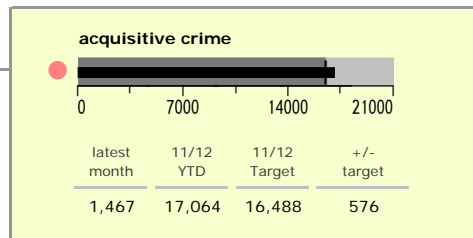

Leicester City : crime reduction dashboard 2011/12 : March 2012

national indicators

NI15 : serious violent crime	0.63
NI20 : assault with less serious injury	8.39
NI16 : serious acquisitive crime	19.67

(Rate per 1,000 population)

top 10 high crime areas

area	recorded offences 11/12 YTD
Castle-City Centre	5,920
Castle-De Montfort Street	827
Abb-Abbey Park	704
Castle-De Montfort University	680
Bleys-Glenfield Hospital	664
Castle-Victoria Park	525
Castle-Princess Road West	430
Wcotes-Bede Park	404
Wcotes-Westleigh Road	331
Humb-Quakesick Spinney	329