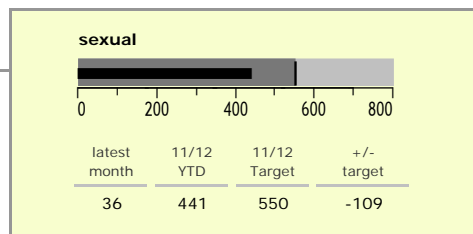

key

- over target by 25% or less
- more than 25% over target