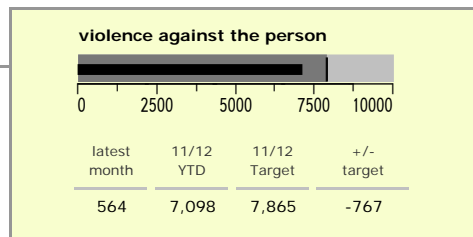

Leicester City : crime reduction dashboard 2011/12 : March 2012

national indicators

NI15 : serious violent crime	0.63
NI20 : assault with less serious injury	8.39
NI16 : serious acquisitive crime	19.67

(Rate per 1,000 population)

top 10 high crime areas

area	recorded offences 11/12 YTD
Castle-City Centre	5,920
Castle-De Montfort Street	827
Abb-Abbey Park	704
Castle-De Montfort University	680
Bleys-Glenfield Hospital	664
Castle-Victoria Park	525
Castle-Princess Road West	430
Wcotes-Bede Park	404
Wcotes-Westleigh Road	331
Humb-Quakesick Spinney	329

key

- over target by 25% or less
- more than 25% over target