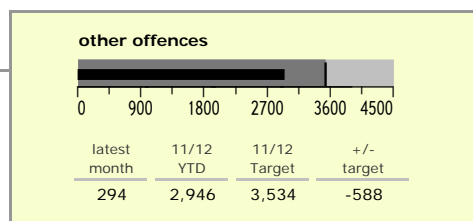

Leicester City : crime reduction dashboard 2011/12 : March 2012

national indicators

NI15 : serious violent crime	0.63
NI20 : assault with less serious injury	8.39
NI16 : serious acquisitive crime	19.67

(Rate per 1,000 population)

top 10 high crime areas

area	recorded offences 11/12 YTD
Castle-City Centre	5,920
Castle-De Montfort Street	827
Abb-Abbey Park	704
Castle-De Montfort University	680
Bleys-Glenfield Hospital	664
Castle-Victoria Park	525
Castle-Princess Road West	430
Wcotes-Bede Park	404
Wcotes-Westleigh Road	331
Humb-Quakesick Spinney	329