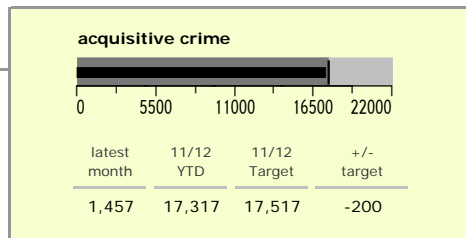

Leicestershire County : crime reduction dashboard 2011/12 : March 2012

national indicators

NI15 : serious violent crime	0.19
NI20 : assault with less serious injury	3.58
NI16 : serious acquisitive crime	8.74

(Rate per 1,000 population)

top 10 high crime areas

	recorded offences 11/12 YTD
Loughborough Centre West	749
● Fosse Park	607
Hinckley Town Centre	557
Loughborough Toothill Road	522
● Loughborough Holywell	479
Coalville Centre	434
Melton Craven West	401
Loughborough Bell Foundry	398
● Hinckley Fields	301
● Diseworth, Belton & Gracedieu	277