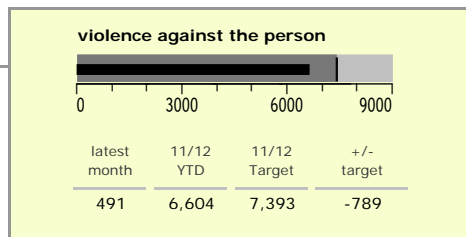

Leicestershire County : crime reduction dashboard 2011/12 : March 2012

national indicators

NI15 : serious violent crime	0.19
NI20 : assault with less serious injury	3.58
NI16 : serious acquisitive crime	8.74

(Rate per 1,000 population)

top 10 high crime areas

	recorded offences 11/12 YTD
Loughborough Centre West	749
● Fosse Park	607
Hinckley Town Centre	557
Loughborough Toothill Road	522
● Loughborough Holywell	479
Coalville Centre	434
Melton Craven West	401
Loughborough Bell Foundry	398
● Hinckley Fields	301
● Diseworth, Belton & Gracedieu	277