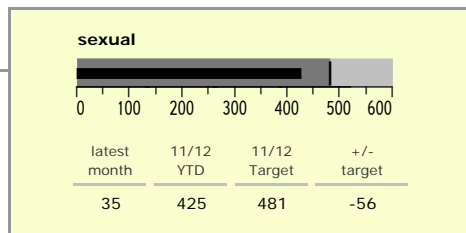

Leicestershire County : crime reduction dashboard 2011/12 : March 2012

national indicators

NI15 : serious violent crime	0.19
NI20 : assault with less serious injury	3.58
NI16 : serious acquisitive crime	8.74

(Rate per 1,000 population)

top 10 high crime areas

	recorded offences 11/12 YTD
Loughborough Centre West	749
● Fosse Park	607
Hinckley Town Centre	557
Loughborough Toothill Road	522
● Loughborough Holywell	479
Coalville Centre	434
Melton Craven West	401
Loughborough Bell Foundry	398
● Hinckley Fields	301
● Diseworth, Belton & Gracedieu	277