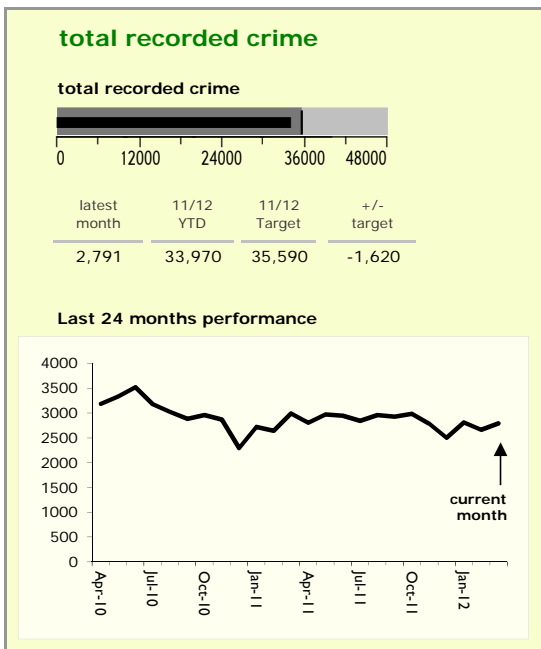

Leicestershire County : crime reduction dashboard 2011/12 : March 2012

national indicators

NI15 : serious violent crime	0.19
NI20 : assault with less serious injury	3.58
NI16 : serious acquisitive crime	8.74

(Rate per 1,000 population)

top 10 high crime areas

	recorded offences 11/12 YTD
Loughborough Centre West	749
● Fosse Park	607
Hinckley Town Centre	557
Loughborough Toothill Road	522
● Loughborough Holywell	479
Coalville Centre	434
Melton Craven West	401
Loughborough Bell Foundry	398
● Hinckley Fields	301
● Diseworth, Belton & Gracedieu	277