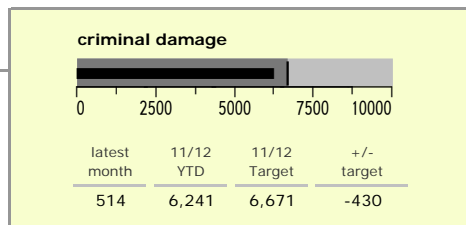

Leicestershire County : crime reduction dashboard 2011/12 : March 2012

national indicators

NI15 : serious violent crime	0.19
NI20 : assault with less serious injury	3.58
NI16 : serious acquisitive crime	8.74

(Rate per 1,000 population)

top 10 high crime areas

	recorded offences 11/12 YTD
Loughborough Centre West	749
● Fosse Park	607
Hinckley Town Centre	557
Loughborough Toothill Road	522
● Loughborough Holywell	479
Coalville Centre	434
Melton Craven West	401
Loughborough Bell Foundry	398
● Hinckley Fields	301
● Diseworth, Belton & Gracedieu	277