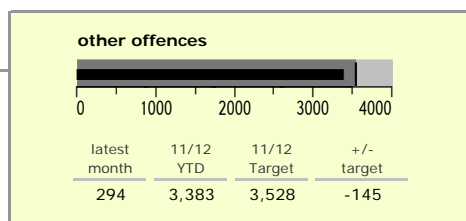

Leicestershire County : crime reduction dashboard 2011/12 : March 2012

national indicators

NI15 : serious violent crime	0.19
NI20 : assault with less serious injury	3.58
NI16 : serious acquisitive crime	8.74

(Rate per 1,000 population)

top 10 high crime areas

	recorded offences 11/12 YTD
Loughborough Centre West	749
● Fosse Park	607
Hinckley Town Centre	557
Loughborough Toothill Road	522
● Loughborough Holywell	479
Coalville Centre	434
Melton Craven West	401
Loughborough Bell Foundry	398
● Hinckley Fields	301
● Diseworth, Belton & Gracedieu	277