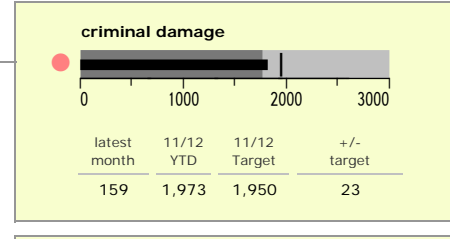

key
● over target by 25% or less
● more than 25% over target