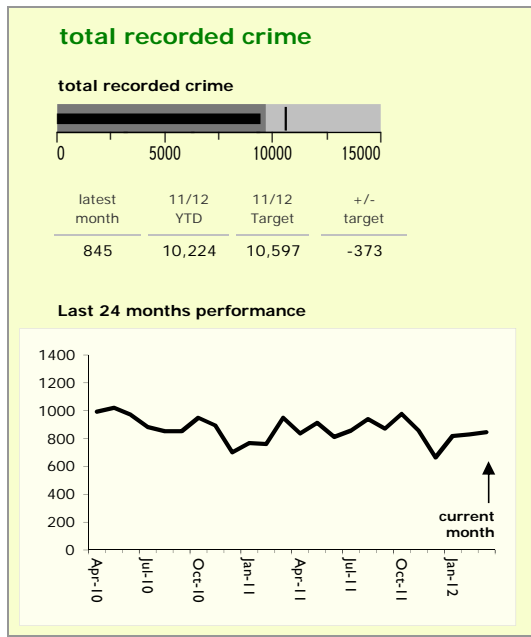

# Charnwood Borough : crime reduction dashboard 2011/12 : March 2012

### national indicators

NI15 : serious violent crime	0.24
NI20 : assault with less serious injury	4.91
NI16 : serious acquisitive crime	9.49

*(Rate per 1,000 population)*