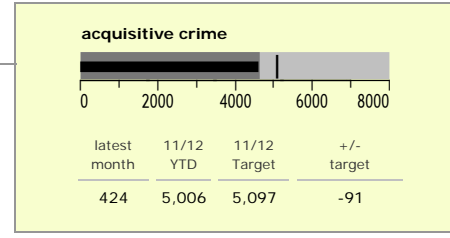

key
● over target by 25% or less
● more than 25% over target