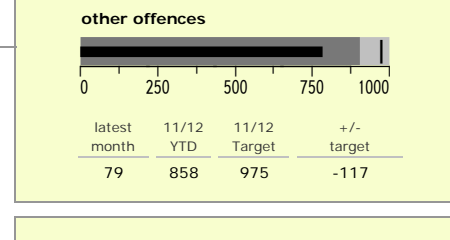

key
● over target by 25% or less
● more than 25% over target