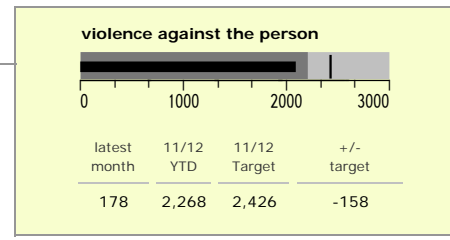

key
● over target by 25% or less
● more than 25% over target