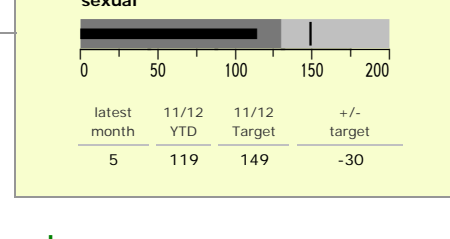

key
● over target by 25% or less
● more than 25% over target