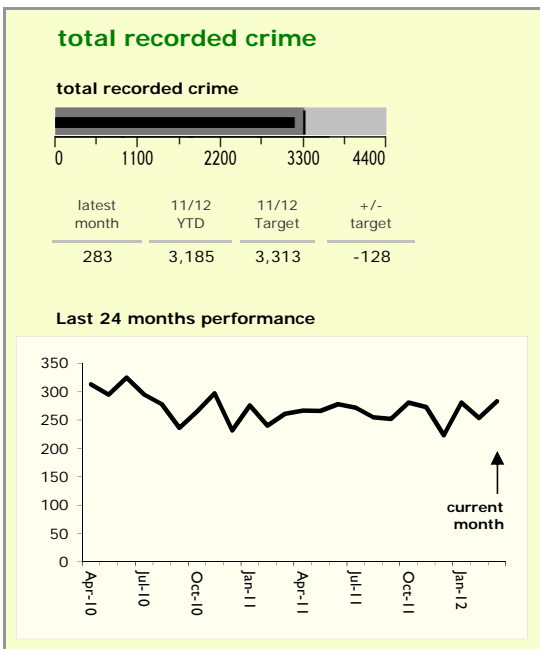

Harborough District : crime reduction dashboard 2011/12 : March 2012

national indicators

NI15 : serious violent crime	0.13
NI20 : assault with less serious injury	2.42
NI16 : serious acquisitive crime	5.67

(Rate per 1,000 population)

top 10 high crime areas

	recorded offences 11/12 YTD
Market Harborough Coventry Road	200
Lutterworth Centre & East	176
Greater Billesdon	176
Great Bowden	167
Little Bowden South	154
Misterton, Gilmorton & Swinford	154
Market Harborough Centre	149
Ashby, Frolesworth & Dunton	124
Scraptoft	96
Lutterworth North	95

key

- over target by 25% or less
- more than 25% over target