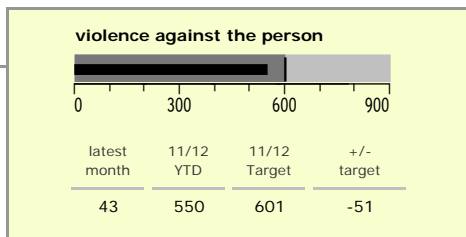

Harborough District : crime reduction dashboard 2011/12 : March 2012

national indicators

NI15 : serious violent crime	0.13
NI20 : assault with less serious injury	2.42
NI16 : serious acquisitive crime	5.67

(Rate per 1,000 population)

top 10 high crime areas

	recorded offences 11/12 YTD
Market Harborough Coventry Road	200
Lutterworth Centre & East	176
Greater Billesdon	176
Great Bowden	167
Little Bowden South	154
Misterton, Gilmorton & Swinford	154
Market Harborough Centre	149
Ashby, Frolesworth & Dunton	124
Scraptoft	96
Lutterworth North	95