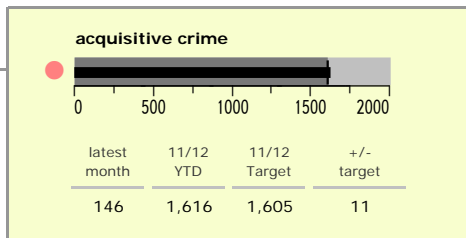

Harborough District : crime reduction dashboard 2011/12 : March 2012

national indicators

NI15 : serious violent crime	0.13
NI20 : assault with less serious injury	2.42
NI16 : serious acquisitive crime	5.67

(Rate per 1,000 population)

top 10 high crime areas

	recorded offences 11/12 YTD
Market Harborough Coventry Road	200
Lutterworth Centre & East	176
Greater Billesdon	176
Great Bowden	167
Little Bowden South	154
Misterton, Gilmorton & Swinford	154
Market Harborough Centre	149
Ashby, Frolesworth & Dunton	124
Scraptoft	96
Lutterworth North	95