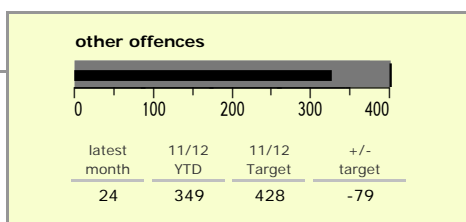

Harborough District : crime reduction dashboard 2011/12 : March 2012

national indicators

NI15 : serious violent crime	0.13
NI20 : assault with less serious injury	2.42
NI16 : serious acquisitive crime	5.67

(Rate per 1,000 population)

top 10 high crime areas

	recorded offences 11/12 YTD
Market Harborough Coventry Road	200
Lutterworth Centre & East	176
Greater Billesdon	176
Great Bowden	167
Little Bowden South	154
Misterton, Gilmorton & Swinford	154
Market Harborough Centre	149
Ashby, Frolesworth & Dunton	124
Scraptoft	96
Lutterworth North	95