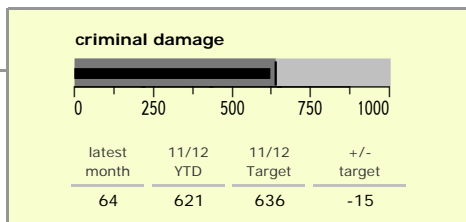

Harborough District : crime reduction dashboard 2011/12 : March 2012

national indicators

NI15 : serious violent crime	0.13
NI20 : assault with less serious injury	2.42
NI16 : serious acquisitive crime	5.67

(Rate per 1,000 population)

top 10 high crime areas

	recorded offences 11/12 YTD
Market Harborough Coventry Road	200
Lutterworth Centre & East	176
Greater Billesdon	176
Great Bowden	167
Little Bowden South	154
Misterton, Gilmorton & Swinford	154
Market Harborough Centre	149
Ashby, Frolesworth & Dunton	124
Scraptoft	96
Lutterworth North	95