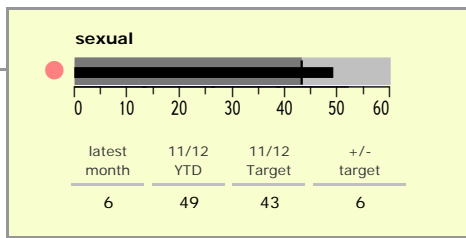

Harborough District : crime reduction dashboard 2011/12 : March 2012

national indicators

NI15 : serious violent crime	0.13
NI20 : assault with less serious injury	2.42
NI16 : serious acquisitive crime	5.67

(Rate per 1,000 population)

top 10 high crime areas

	recorded offences 11/12 YTD
Market Harborough Coventry Road	200
Lutterworth Centre & East	176
Greater Billesdon	176
Great Bowden	167
Little Bowden South	154
Misterton, Gilmorton & Swinford	154
Market Harborough Centre	149
Ashby, Frolesworth & Dunton	124
Scraptoft	96
Lutterworth North	95