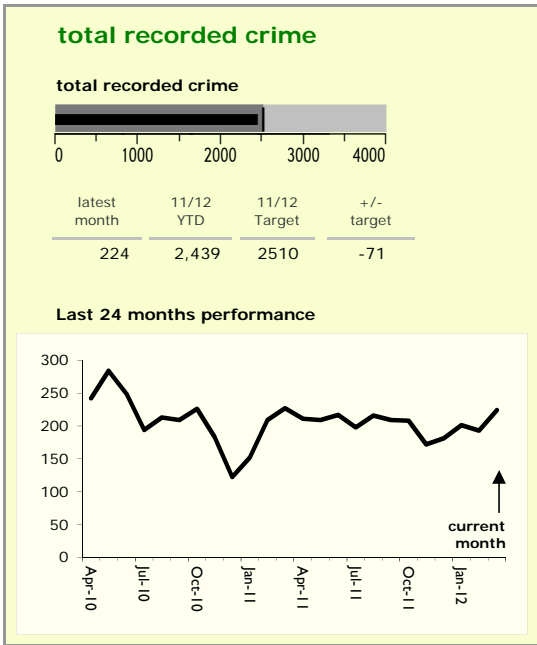

Melton Borough : crime reduction dashboard 2011/12 : March 2012

national indicators

NI15 : serious violent crime	0.24
NI20 : assault with less serious injury	4.25
NI16 : serious acquisitive crime	6.68

(Rate per 1,000 population)

top 10 high crime areas

	recorded offences 11/12 YTD
Melton Craven West	401
Melton Egerton East	147
Melton Newport South	141
Melton Warwick West	134
Waltham-on-the-Wolds & Scalford	128
Melton Dorian North	120
Melton Warwick East	107
Greater Frisby-on-the-Wreake	98
Melton Sysonby South	90
Melton Sysonby East	88

key

- over target by 25% or less
- more than 25% over target