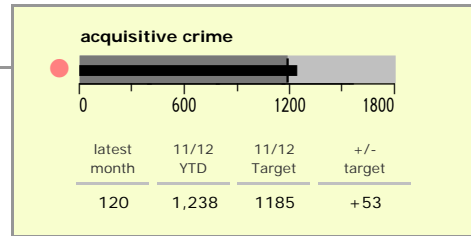

Melton Borough : crime reduction dashboard 2011/12 : March 2012

national indicators

NI15 : serious violent crime	0.24
NI20 : assault with less serious injury	4.25
NI16 : serious acquisitive crime	6.68

(Rate per 1,000 population)

top 10 high crime areas

	recorded offences 11/12 YTD
Melton Craven West	401
Melton Egerton East	147
Melton Newport South	141
Melton Warwick West	134
Waltham-on-the-Wolds & Scalford	128
Melton Dorian North	120
Melton Warwick East	107
Greater Frisby-on-the-Wreake	98
Melton Sysonby South	90
Melton Sysonby East	88