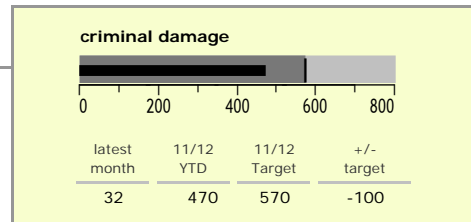

Melton Borough : crime reduction dashboard 2011/12 : March 2012

national indicators

NI15 : serious violent crime	0.24
NI20 : assault with less serious injury	4.25
NI16 : serious acquisitive crime	6.68

(Rate per 1,000 population)

top 10 high crime areas

	recorded offences 11/12 YTD
Melton Craven West	401
Melton Egerton East	147
Melton Newport South	141
Melton Warwick West	134
Waltham-on-the-Wolds & Scalford	128
Melton Dorian North	120
Melton Warwick East	107
Greater Frisby-on-the-Wreake	98
Melton Sysonby South	90
Melton Sysonby East	88