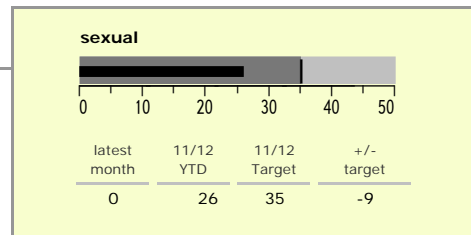

Melton Borough : crime reduction dashboard 2011/12 : March 2012

national indicators

NI15 : serious violent crime	0.24
NI20 : assault with less serious injury	4.25
NI16 : serious acquisitive crime	6.68

(Rate per 1,000 population)

top 10 high crime areas

	recorded offences 11/12 YTD
Melton Craven West	401
Melton Egerton East	147
Melton Newport South	141
Melton Warwick West	134
Waltham-on-the-Wolds & Scalford	128
Melton Dorian North	120
Melton Warwick East	107
Greater Frisby-on-the-Wreake	98
Melton Sysonby South	90
Melton Sysonby East	88