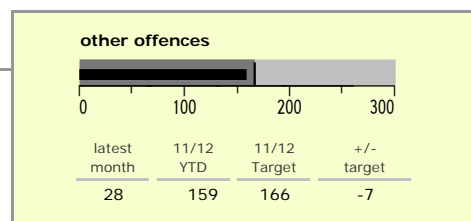

Melton Borough : crime reduction dashboard 2011/12 : March 2012

national indicators

NI15 : serious violent crime	0.24
NI20 : assault with less serious injury	4.25
NI16 : serious acquisitive crime	6.68

(Rate per 1,000 population)

top 10 high crime areas

	recorded offences 11/12 YTD
Melton Craven West	401
Melton Egerton East	147
Melton Newport South	141
Melton Warwick West	134
Waltham-on-the-Wolds & Scalford	128
Melton Dorian North	120
Melton Warwick East	107
Greater Frisby-on-the-Wreake	98
Melton Sysonby South	90
Melton Sysonby East	88