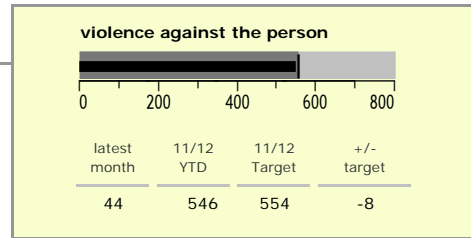

Melton Borough : crime reduction dashboard 2011/12 : March 2012

national indicators

NI15 : serious violent crime	0.24
NI20 : assault with less serious injury	4.25
NI16 : serious acquisitive crime	6.68

(Rate per 1,000 population)

top 10 high crime areas

	recorded offences 11/12 YTD
Melton Craven West	401
Melton Egerton East	147
Melton Newport South	141
Melton Warwick West	134
Waltham-on-the-Wolds & Scalford	128
Melton Dorian North	120
Melton Warwick East	107
Greater Frisby-on-the-Wreake	98
Melton Sysonby South	90
Melton Sysonby East	88