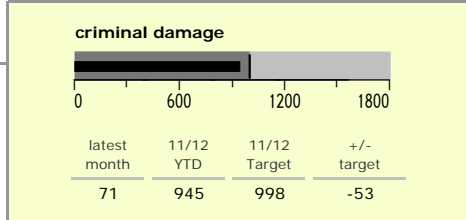

North West Leicestershire District : crime reduction dashboard 2011/12 : March 2012

national indicators

NI15 : serious violent crime	0.17
NI20 : assault with less serious injury	3.95
● NI16 : serious acquisitive crime	9.42

(Rate per 1,000 population)

top 10 high crime areas

	recorded offences 11/12 YTD
Coalville Centre	434
● Diseworth, Belton & Gracedieu	277
● Snibston East	266
Castle Donington North East & Hemmington	205
● Greenhill Centre	169
Castle Donington West & Donington Park	163
● Castle Donington South	156
● Ashby Castle South	131
● Donisthorpe South & Oakthorpe East	130
Bardon	129