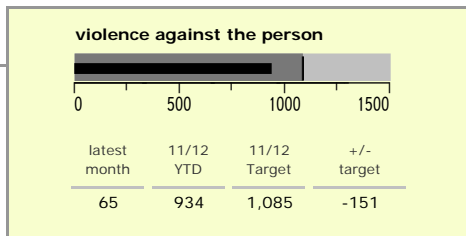

North West Leicestershire District : crime reduction dashboard 2011/12 : March 2012

national indicators

NI15 : serious violent crime	0.17
NI20 : assault with less serious injury	3.95
● NI16 : serious acquisitive crime	9.42

(Rate per 1,000 population)

top 10 high crime areas

	recorded offences 11/12 YTD
Coalville Centre	434
● Diseworth, Belton & Gracedieu	277
● Snibston East	266
Castle Donington North East & Hemmington	205
● Greenhill Centre	169
Castle Donington West & Donington Park	163
● Castle Donington South	156
● Ashby Castle South	131
● Donisthorpe South & Oakthorpe East	130
Bardon	129