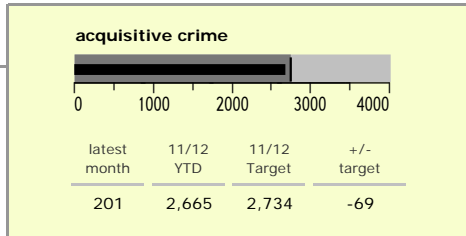

North West Leicestershire District : crime reduction dashboard 2011/12 : March 2012

national indicators

NI15 : serious violent crime	0.17
NI20 : assault with less serious injury	3.95
● NI16 : serious acquisitive crime	9.42

(Rate per 1,000 population)

top 10 high crime areas

	recorded offences 11/12 YTD
Coalville Centre	434
● Diseworth, Belton & Gracedieu	277
● Snibston East	266
Castle Donington North East & Hemmington	205
● Greenhill Centre	169
Castle Donington West & Donington Park	163
● Castle Donington South	156
● Ashby Castle South	131
● Donisthorpe South & Oakthorpe East	130
Bardon	129