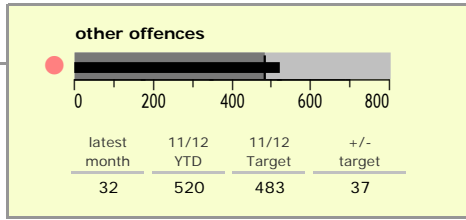

North West Leicestershire District : crime reduction dashboard 2011/12 : March 2012

national indicators

NI15 : serious violent crime	0.17
NI20 : assault with less serious injury	3.95
● NI16 : serious acquisitive crime	9.42

(Rate per 1,000 population)

top 10 high crime areas

	recorded offences 11/12 YTD
Coalville Centre	434
● Diseworth, Belton & Gracedieu	277
● Snibston East	266
Castle Donington North East & Hemmington	205
● Greenhill Centre	169
Castle Donington West & Donington Park	163
● Castle Donington South	156
● Ashby Castle South	131
● Donisthorpe South & Oakthorpe East	130
Bardon	129