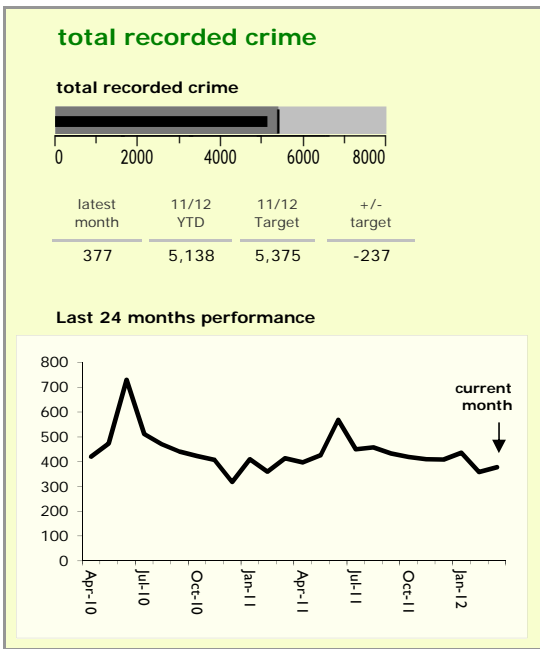

North West Leicestershire District : crime reduction dashboard 2011/12 : March 2012

national indicators

NI15 : serious violent crime	0.17
NI20 : assault with less serious injury	3.95
● NI16 : serious acquisitive crime	9.42

(Rate per 1,000 population)

top 10 high crime areas

	recorded offences 11/12 YTD
Coalville Centre	434
● Diseworth, Belton & Gracedieu	277
● Snibston East	266
Castle Donington North East & Hemmington	205
● Greenhill Centre	169
Castle Donington West & Donington Park	163
● Castle Donington South	156
● Ashby Castle South	131
● Donisthorpe South & Oakthorpe East	130
Bardon	129

key

- over target by 25% or less
- more than 25% over target