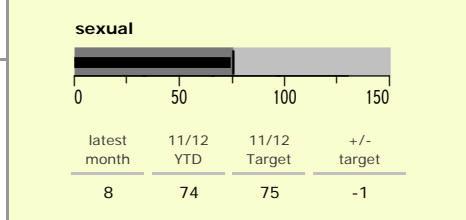

North West Leicestershire District : crime reduction dashboard 2011/12 : March 2012

national indicators

NI15 : serious violent crime	0.17
NI20 : assault with less serious injury	3.95
● NI16 : serious acquisitive crime	9.42

(Rate per 1,000 population)

top 10 high crime areas

	recorded offences 11/12 YTD
Coalville Centre	434
● Diseworth, Belton & Gracedieu	277
● Snibston East	266
Castle Donington North East & Hemmington	205
● Greenhill Centre	169
Castle Donington West & Donington Park	163
● Castle Donington South	156
● Ashby Castle South	131
● Donisthorpe South & Oakthorpe East	130
Bardon	129