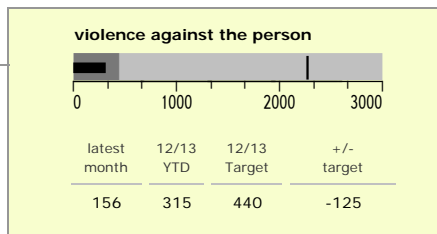

Charnwood Borough : crime reduction dashboard 2012/13 : May 2012

national indicators

NI15 : serious violent crime	0.11
NI20 : assault with less serious injury	3.09
● NI16 : serious acquisitive crime	9.94

(Rate per 1,000 population)

top 10 high crime areas

	recorded offences 12/13 YTD
Loughborough Centre West	120
● Loughborough Toothill Road	93
Loughborough Bell Foundry	61
Loughborough Centre South	53
● Thurmaston North West	44
● Loughborough Southfields North	39
Loughborough Canal South	38
Loughborough Ashby East	29
● Loughborough Derby Road East	29
Thurmaston South West	27