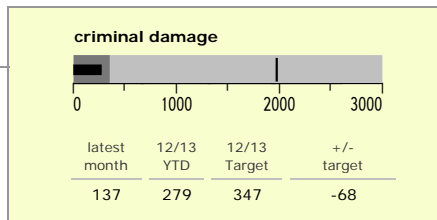

Charnwood Borough : crime reduction dashboard 2012/13 : May 2012

national indicators

NI15 : serious violent crime	0.11
NI20 : assault with less serious injury	3.09
● NI16 : serious acquisitive crime	9.94

(Rate per 1,000 population)

top 10 high crime areas

	recorded offences 12/13 YTD
Loughborough Centre West	120
● Loughborough Toothill Road	93
Loughborough Bell Foundry	61
Loughborough Centre South	53
● Thurmaston North West	44
● Loughborough Southfields North	39
Loughborough Canal South	38
Loughborough Ashby East	29
● Loughborough Derby Road East	29
Thurmaston South West	27