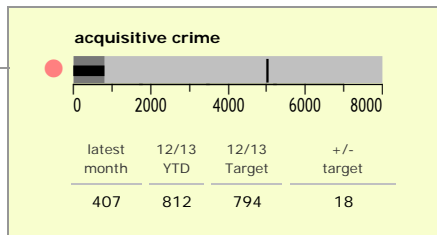

Charnwood Borough : crime reduction dashboard 2012/13 : May 2012

national indicators

NI15 : serious violent crime	0.11
NI20 : assault with less serious injury	3.09
● NI16 : serious acquisitive crime	9.94

(Rate per 1,000 population)

top 10 high crime areas

	recorded offences 12/13 YTD
Loughborough Centre West	120
● Loughborough Toothill Road	93
Loughborough Bell Foundry	61
Loughborough Centre South	53
● Thurmaston North West	44
● Loughborough Southfields North	39
Loughborough Canal South	38
Loughborough Ashby East	29
● Loughborough Derby Road East	29
Thurmaston South West	27