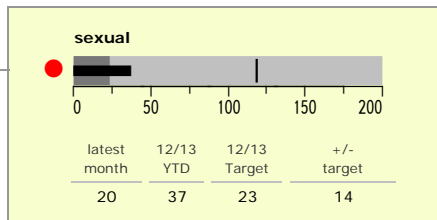

Charnwood Borough : crime reduction dashboard 2012/13 : May 2012

national indicators

NI15 : serious violent crime	0.11
NI20 : assault with less serious injury	3.09
● NI16 : serious acquisitive crime	9.94

(Rate per 1,000 population)

top 10 high crime areas

	recorded offences 12/13 YTD
Loughborough Centre West	120
● Loughborough Toothill Road	93
Loughborough Bell Foundry	61
Loughborough Centre South	53
● Thurmaston North West	44
● Loughborough Southfields North	39
Loughborough Canal South	38
Loughborough Ashby East	29
● Loughborough Derby Road East	29
Thurmaston South West	27