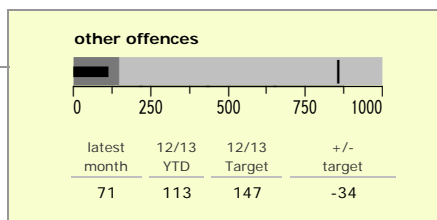

Charnwood Borough : crime reduction dashboard 2012/13 : May 2012

national indicators

NI15 : serious violent crime	0.11
NI20 : assault with less serious injury	3.09
● NI16 : serious acquisitive crime	9.94

(Rate per 1,000 population)

top 10 high crime areas

	recorded offences 12/13 YTD
Loughborough Centre West	120
● Loughborough Toothill Road	93
Loughborough Bell Foundry	61
Loughborough Centre South	53
● Thurmaston North West	44
● Loughborough Southfields North	39
Loughborough Canal South	38
Loughborough Ashby East	29
● Loughborough Derby Road East	29
Thurmaston South West	27