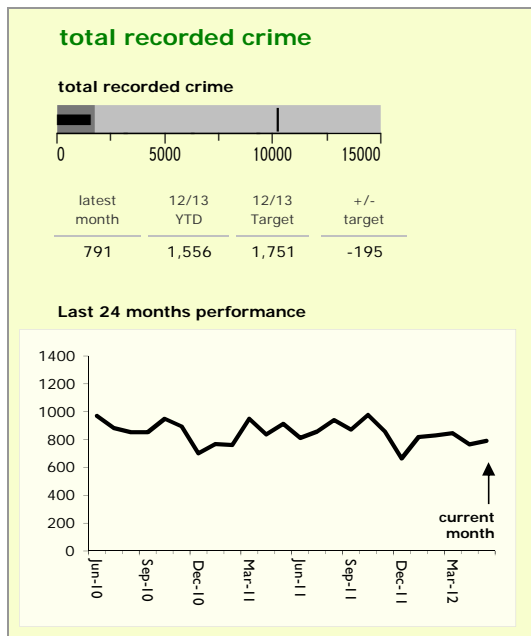

Charnwood Borough : crime reduction dashboard 2012/13 : May 2012

national indicators

NI15 : serious violent crime	0.11
NI20 : assault with less serious injury	3.09
● NI16 : serious acquisitive crime	9.94

(Rate per 1,000 population)

top 10 high crime areas

	recorded offences 12/13 YTD
Loughborough Centre West	120
● Loughborough Toothill Road	93
Loughborough Bell Foundry	61
Loughborough Centre South	53
● Thurmaston North West	44
● Loughborough Southfields North	39
Loughborough Canal South	38
Loughborough Ashby East	29
● Loughborough Derby Road East	29
Thurmaston South West	27