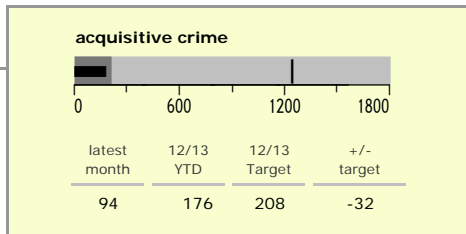

# Melton Borough : crime reduction dashboard 2012/13 : May 2012

### national indicators

NI15 : serious violent crime	0.12
● NI20 : assault with less serious injury	4.14
NI16 : serious acquisitive crime	5.48

(Rate per 1,000 population)

### top 10 high crime areas

	recorded offences 12/13 YTD
● Melton Craven West	85
Melton Egerton East	29
Melton Dorian North	25
Melton Warwick East	22
● Melton Newport South	21
● Melton Newport West	21
Melton Warwick West	18
Melton Sysonby South	17
● Broughton, Old Dalby & Ab Kettleby	15
Waltham-on-the-Wolds & Scalford	10