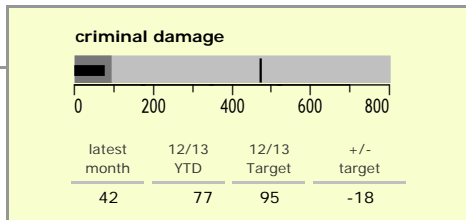

# Melton Borough : crime reduction dashboard 2012/13 : May 2012

### national indicators

NI15 : serious violent crime	0.12
● NI20 : assault with less serious injury	4.14
NI16 : serious acquisitive crime	5.48

(Rate per 1,000 population)

### top 10 high crime areas

	recorded offences 12/13 YTD
● Melton Craven West	85
Melton Egerton East	29
Melton Dorian North	25
Melton Warwick East	22
● Melton Newport South	21
● Melton Newport West	21
Melton Warwick West	18
Melton Sysonby South	17
● Broughton, Old Dalby & Ab Kettleby	15
Waltham-on-the-Wolds & Scalford	10