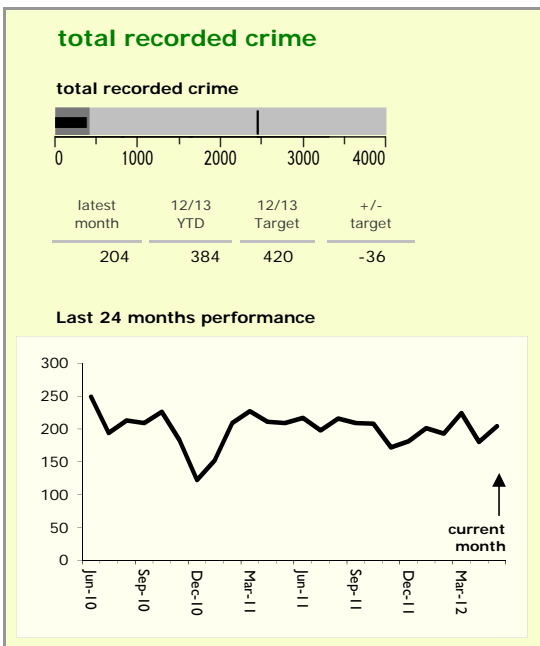

# Melton Borough : crime reduction dashboard 2012/13 : May 2012

### national indicators

NI15 : serious violent crime	0.12
● NI20 : assault with less serious injury	4.14
NI16 : serious acquisitive crime	5.48

(Rate per 1,000 population)

### top 10 high crime areas

	recorded offences 12/13 YTD
● Melton Craven West	85
Melton Egerton East	29
Melton Dorian North	25
Melton Warwick East	22
● Melton Newport South	21
● Melton Newport West	21
Melton Warwick West	18
Melton Sysonby South	17
● Broughton, Old Dalby & Ab Kettleby	15
Waltham-on-the-Wolds & Scalford	10