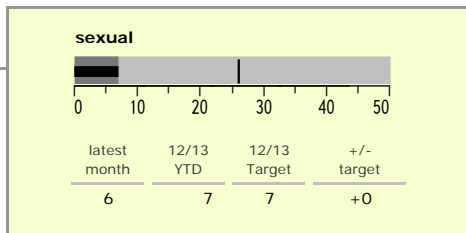

key
● over target by 25% or less
● more than 25% over target