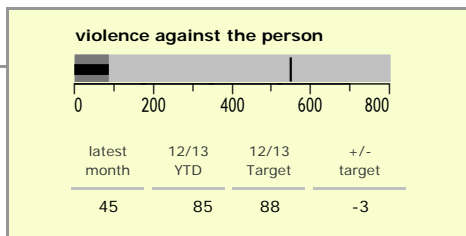

key
● over target by 25% or less
● more than 25% over target