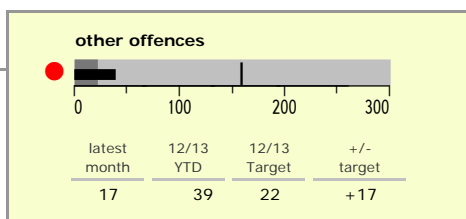

# Melton Borough : crime reduction dashboard 2012/13 : May 2012

### national indicators

NI15 : serious violent crime	0.12
● NI20 : assault with less serious injury	4.14
NI16 : serious acquisitive crime	5.48

(Rate per 1,000 population)

### top 10 high crime areas

	recorded offences 12/13 YTD
● Melton Craven West	85
Melton Egerton East	29
Melton Dorian North	25
Melton Warwick East	22
● Melton Newport South	21
● Melton Newport West	21
Melton Warwick West	18
Melton Sysonby South	17
● Broughton, Old Dalby & Ab Kettleby	15
Waltham-on-the-Wolds & Scalford	10