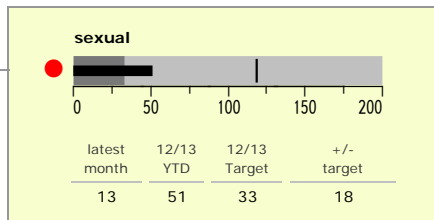

Charnwood Borough : crime reduction dashboard 2012/13 : June 2012

national indicators

NI15 : serious violent crime	0.17
NI20 : assault with less serious injury	3.91
● NI16 : serious acquisitive crime	10.41

(Rate per 1,000 population)

top 10 high crime areas

area	recorded offences 12/13 YTD
● Loughborough Centre West	185
● Loughborough Toothill Road	138
Loughborough Bell Foundry	90
● Loughborough Centre South	83
● Thurmaston North West	68
Loughborough Canal South	57
● Loughborough Southfields North	52
Loughborough Ashby East	42
● Thurmaston South West	41
● Loughborough Oxford Street	40