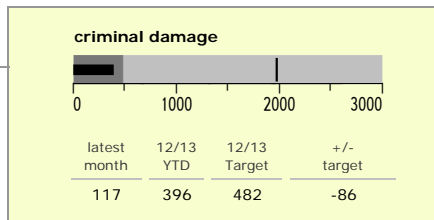

Charnwood Borough : crime reduction dashboard 2012/13 : June 2012

national indicators

NI15 : serious violent crime	0.17
NI20 : assault with less serious injury	3.91
● NI16 : serious acquisitive crime	10.41

(Rate per 1,000 population)

top 10 high crime areas

area	recorded offences 12/13 YTD
● Loughborough Centre West	185
● Loughborough Toothill Road	138
Loughborough Bell Foundry	90
● Loughborough Centre South	83
● Thurmaston North West	68
Loughborough Canal South	57
● Loughborough Southfields North	52
Loughborough Ashby East	42
● Thurmaston South West	41
● Loughborough Oxford Street	40