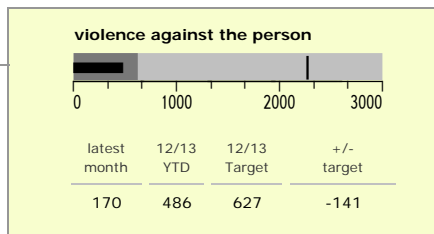

Charnwood Borough : crime reduction dashboard 2012/13 : June 2012

national indicators

NI15 : serious violent crime	0.17
NI20 : assault with less serious injury	3.91
● NI16 : serious acquisitive crime	10.41

(Rate per 1,000 population)

top 10 high crime areas

area	recorded offences 12/13 YTD
● Loughborough Centre West	185
● Loughborough Toothill Road	138
Loughborough Bell Foundry	90
● Loughborough Centre South	83
● Thurmaston North West	68
Loughborough Canal South	57
● Loughborough Southfields North	52
Loughborough Ashby East	42
● Thurmaston South West	41
● Loughborough Oxford Street	40