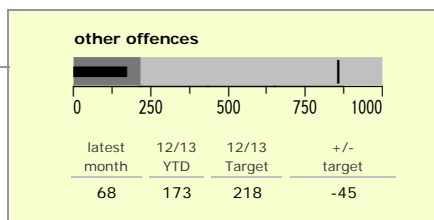

Charnwood Borough : crime reduction dashboard 2012/13 : June 2012

national indicators

NI15 : serious violent crime	0.17
NI20 : assault with less serious injury	3.91
● NI16 : serious acquisitive crime	10.41

(Rate per 1,000 population)

top 10 high crime areas

area	recorded offences 12/13 YTD
● Loughborough Centre West	185
● Loughborough Toothill Road	138
Loughborough Bell Foundry	90
● Loughborough Centre South	83
● Thurmaston North West	68
Loughborough Canal South	57
● Loughborough Southfields North	52
Loughborough Ashby East	42
● Thurmaston South West	41
● Loughborough Oxford Street	40