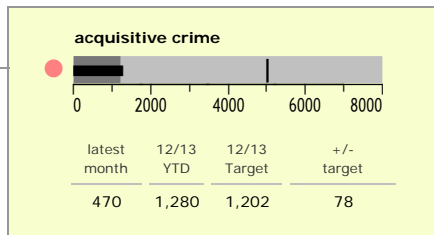

Charnwood Borough : crime reduction dashboard 2012/13 : June 2012

national indicators

NI15 : serious violent crime	0.17
NI20 : assault with less serious injury	3.91
● NI16 : serious acquisitive crime	10.41

(Rate per 1,000 population)

top 10 high crime areas

area	recorded offences 12/13 YTD
● Loughborough Centre West	185
● Loughborough Toothill Road	138
Loughborough Bell Foundry	90
● Loughborough Centre South	83
● Thurmaston North West	68
Loughborough Canal South	57
● Loughborough Southfields North	52
Loughborough Ashby East	42
● Thurmaston South West	41
● Loughborough Oxford Street	40