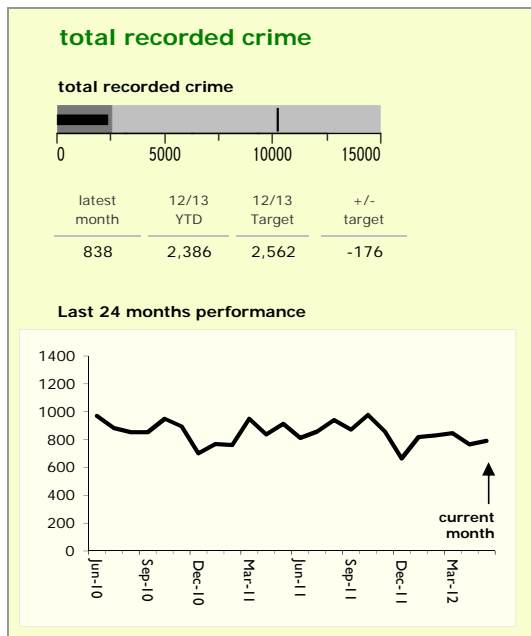

Charnwood Borough : crime reduction dashboard 2012/13 : June 2012

national indicators

NI15 : serious violent crime	0.17
NI20 : assault with less serious injury	3.91
● NI16 : serious acquisitive crime	10.41

(Rate per 1,000 population)

top 10 high crime areas

area	recorded offences 12/13 YTD
● Loughborough Centre West	185
● Loughborough Toothill Road	138
Loughborough Bell Foundry	90
● Loughborough Centre South	83
● Thurmaston North West	68
Loughborough Canal South	57
● Loughborough Southfields North	52
Loughborough Ashby East	42
● Thurmaston South West	41
● Loughborough Oxford Street	40