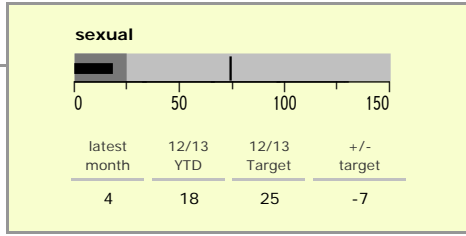

key
● over target by 25% or less
● more than 25% over target