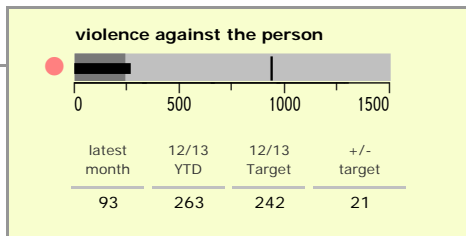

key
● over target by 25% or less
● more than 25% over target