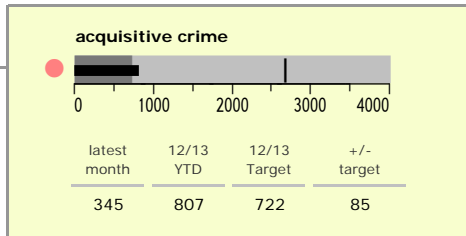

# North West Leicestershire District : crime reduction dashboard 2012/13 : June 2012

### national indicators

NI15 : serious violent crime	0.18
NI20 : assault with less serious injury	3.85
● NI16 : serious acquisitive crime	11.50

(Rate per 1,000 population)

### top 10 high crime areas

	recorded offences 12/13 YTD
● Castle Donington West & Donington Park	210
● Coalville Centre	116
Diseworth, Belton & Gracedieu	59
● Castle Donington North East & Hemmington	54
Snibston East	46
● Ashby Castle North	42
● Greenhill Centre	41
● Bardon	39
● Measham Centre	37
● Ibstock Centre	33