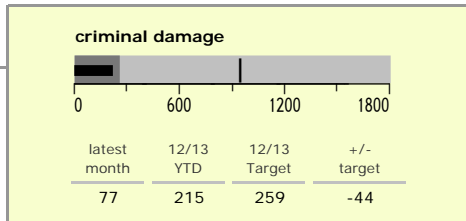

# North West Leicestershire District : crime reduction dashboard 2012/13 : June 2012

### national indicators

NI15 : serious violent crime	0.18
NI20 : assault with less serious injury	3.85
● NI16 : serious acquisitive crime	11.50

(Rate per 1,000 population)

### top 10 high crime areas

	recorded offences 12/13 YTD
● Castle Donington West & Donington Park	210
● Coalville Centre	116
Diseworth, Belton & Gracedieu	59
● Castle Donington North East & Hemmington	54
Snibston East	46
● Ashby Castle North	42
● Greenhill Centre	41
● Bardon	39
● Measham Centre	37
● Ibstock Centre	33