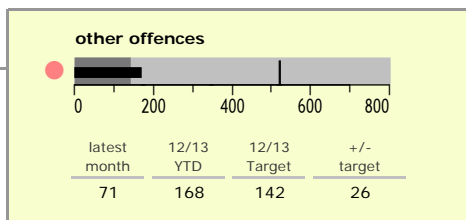

key
● over target by 25% or less
● more than 25% over target