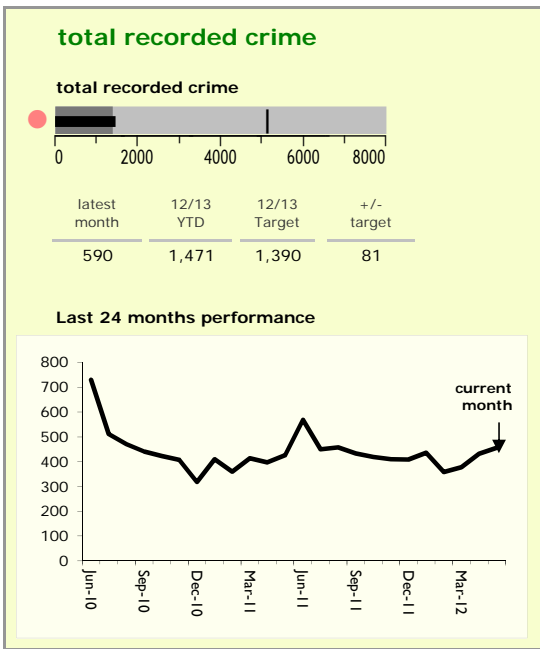

# North West Leicestershire District : crime reduction dashboard 2012/13 : June 2012

### national indicators

NI15 : serious violent crime	0.18
NI20 : assault with less serious injury	3.85
● NI16 : serious acquisitive crime	11.50

(Rate per 1,000 population)

### top 10 high crime areas

	recorded offences 12/13 YTD
● Castle Donington West & Donington Park	210
● Coalville Centre	116
Diseworth, Belton & Gracedieu	59
● Castle Donington North East & Hemmington	54
Snibston East	46
● Ashby Castle North	42
● Greenhill Centre	41
● Bardon	39
● Measham Centre	37
● Ibstock Centre	33