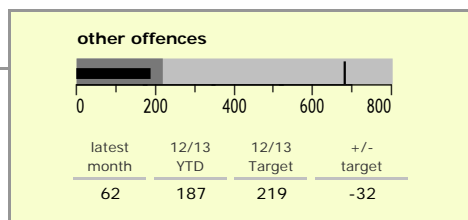

Blaby District : crime reduction dashboard 2012/13 : July 2012

national indicators

NI15 : serious violent crime	0.0
NI20 : assault with less serious injury	2.0
● NI16 : serious acquisitive crime	13.2

(Rate per 1,000 population)

top 10 high crime areas

	recorded offences 12/13 YTD
● Fosse Park	494
● Blaby North	230
● Endery North & Grove Park	188
● Leicester Forest East - M1 Services	165
● Meridian Leisure Park	133
Glenfield West	121
● Braunstone Town Henley Crescent	110
Thorpe Astley South & Meridian Business Pa	101
Narborough East	99
● Kirby Muxloe South	98