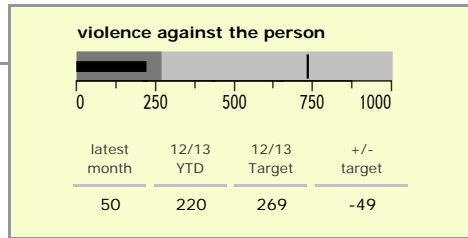

Blaby District : crime reduction dashboard 2012/13 : July 2012

national indicators

NI15 : serious violent crime	0.0
NI20 : assault with less serious injury	2.0
● NI16 : serious acquisitive crime	13.2

(Rate per 1,000 population)

top 10 high crime areas

	recorded offences 12/13 YTD
● Fosse Park	494
● Blaby North	230
● Endery North & Grove Park	188
● Leicester Forest East - M1 Services	165
● Meridian Leisure Park	133
Glenfield West	121
● Braunstone Town Henley Crescent	110
Thorpe Astley South & Meridian Business Pa	101
Narborough East	99
● Kirby Muxloe South	98