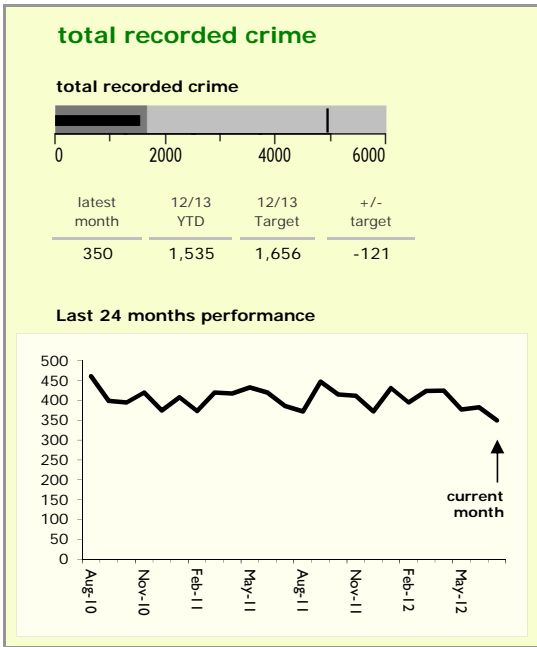

Blaby District : crime reduction dashboard 2012/13 : July 2012

national indicators

NI15 : serious violent crime	0.0
NI20 : assault with less serious injury	2.0
● NI16 : serious acquisitive crime	13.2

(Rate per 1,000 population)

top 10 high crime areas

	recorded offences 12/13 YTD
● Fosse Park	494
● Blaby North	230
● Endery North & Grove Park	188
● Leicester Forest East - M1 Services	165
● Meridian Leisure Park	133
Glenfield West	121
● Braunstone Town Henley Crescent	110
Thorpe Astley South & Meridian Business Pa	101
Narborough East	99
● Kirby Muxloe South	98