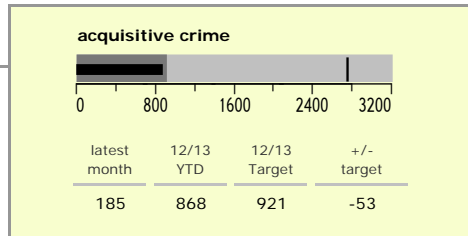

Blaby District : crime reduction dashboard 2012/13 : July 2012

national indicators

NI15 : serious violent crime	0.0
NI20 : assault with less serious injury	2.0
● NI16 : serious acquisitive crime	13.2

(Rate per 1,000 population)

top 10 high crime areas

	recorded offences 12/13 YTD
● Fosse Park	494
● Blaby North	230
● Endery North & Grove Park	188
● Leicester Forest East - M1 Services	165
● Meridian Leisure Park	133
Glenfield West	121
● Braunstone Town Henley Crescent	110
Thorpe Astley South & Meridian Business Pa	101
Narborough East	99
● Kirby Muxloe South	98