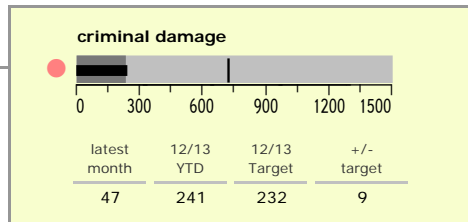

Blaby District : crime reduction dashboard 2012/13 : July 2012

national indicators

NI15 : serious violent crime	0.0
NI20 : assault with less serious injury	2.0
● NI16 : serious acquisitive crime	13.2

(Rate per 1,000 population)

top 10 high crime areas

	recorded offences 12/13 YTD
● Fosse Park	494
● Blaby North	230
● Endery North & Grove Park	188
● Leicester Forest East - M1 Services	165
● Meridian Leisure Park	133
Glenfield West	121
● Braunstone Town Henley Crescent	110
Thorpe Astley South & Meridian Business Pa	101
Narborough East	99
● Kirby Muxloe South	98