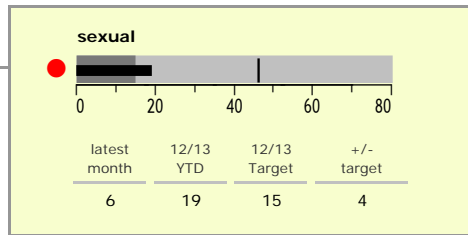

Blaby District : crime reduction dashboard 2012/13 : July 2012

national indicators

NI15 : serious violent crime	0.0
NI20 : assault with less serious injury	2.0
● NI16 : serious acquisitive crime	13.2

(Rate per 1,000 population)

top 10 high crime areas

	recorded offences 12/13 YTD
● Fosse Park	494
● Blaby North	230
● Endery North & Grove Park	188
● Leicester Forest East - M1 Services	165
● Meridian Leisure Park	133
Glenfield West	121
● Braunstone Town Henley Crescent	110
Thorpe Astley South & Meridian Business Pa	101
Narborough East	99
● Kirby Muxloe South	98