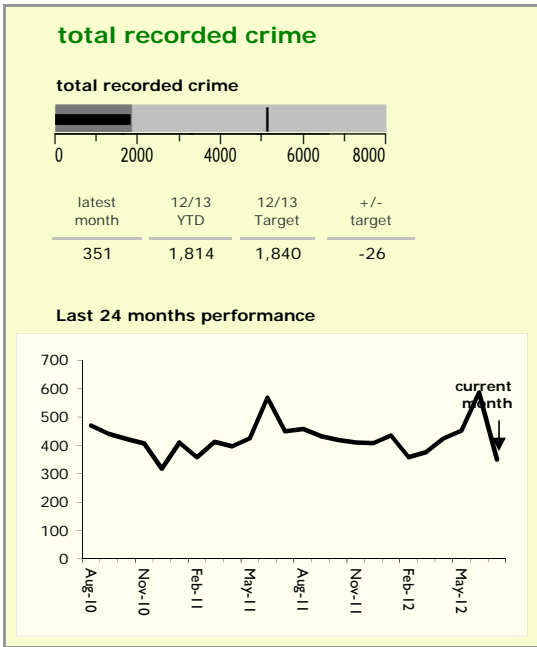

North West Leicestershire District : crime reduction dashboard 2012/13 : July 2012

national indicators

● NI15 : serious violent crime	0.17
● NI20 : assault with less serious injury	3.55
● NI16 : serious acquisitive crime	10.35

(Rate per 1,000 population)

top 10 high crime areas

	recorded offences 12/13 YTD
● Castle Donington West & Donington Park	217
● Coalville Centre	138
● Castle Donington North East & Hemmington	70
Diseworth, Belton & Gracedieu	68
Snibston East	64
Greenhill Centre	57
● Ashby Castle North	52
● Bardon	46
● Measham Centre	44
Coalville Stephenson Way	43

key
 ● over target by 25% or less
 ● more than 25% over target