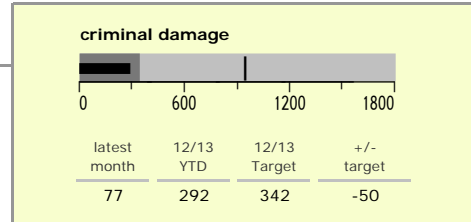

North West Leicestershire District : crime reduction dashboard 2012/13 : July 2012

national indicators

● NI15 : serious violent crime	0.17
● NI20 : assault with less serious injury	3.55
● NI16 : serious acquisitive crime	10.35

(Rate per 1,000 population)

top 10 high crime areas

	recorded offences 12/13 YTD
● Castle Donington West & Donington Park	217
● Coalville Centre	138
● Castle Donington North East & Hemmington	70
Diseworth, Belton & Gracedieu	68
Snibston East	64
Greenhill Centre	57
● Ashby Castle North	52
● Bardon	46
● Measham Centre	44
Coalville Stephenson Way	43