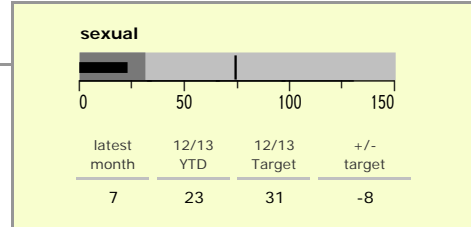

North West Leicestershire District : crime reduction dashboard 2012/13 : July 2012

national indicators

● NI15 : serious violent crime	0.17
● NI20 : assault with less serious injury	3.55
● NI16 : serious acquisitive crime	10.35

(Rate per 1,000 population)

top 10 high crime areas

	recorded offences 12/13 YTD
● Castle Donington West & Donington Park	217
● Coalville Centre	138
● Castle Donington North East & Hemmington	70
Diseworth, Belton & Gracedieu	68
Snibston East	64
Greenhill Centre	57
● Ashby Castle North	52
● Bardon	46
● Measham Centre	44
Coalville Stephenson Way	43