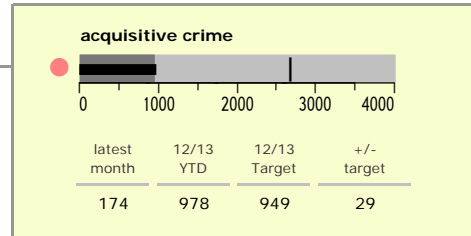

North West Leicestershire District : crime reduction dashboard 2012/13 : July 2012

national indicators

● NI15 : serious violent crime	0.17
● NI20 : assault with less serious injury	3.55
● NI16 : serious acquisitive crime	10.35

(Rate per 1,000 population)

top 10 high crime areas

	recorded offences 12/13 YTD
● Castle Donington West & Donington Park	217
● Coalville Centre	138
● Castle Donington North East & Hemmington	70
Diseworth, Belton & Gracedieu	68
Snibston East	64
Greenhill Centre	57
● Ashby Castle North	52
● Bardon	46
● Measham Centre	44
Coalville Stephenson Way	43