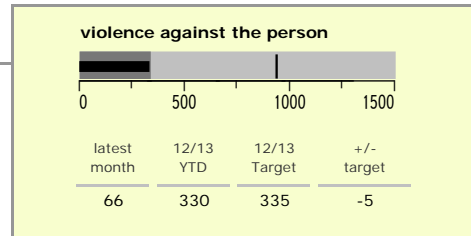

North West Leicestershire District : crime reduction dashboard 2012/13 : July 2012

national indicators

● NI15 : serious violent crime	0.17
● NI20 : assault with less serious injury	3.55
● NI16 : serious acquisitive crime	10.35

(Rate per 1,000 population)

top 10 high crime areas

	recorded offences 12/13 YTD
● Castle Donington West & Donington Park	217
● Coalville Centre	138
● Castle Donington North East & Hemmington	70
Diseworth, Belton & Gracedieu	68
Snibston East	64
Greenhill Centre	57
● Ashby Castle North	52
● Bardon	46
● Measham Centre	44
Coalville Stephenson Way	43