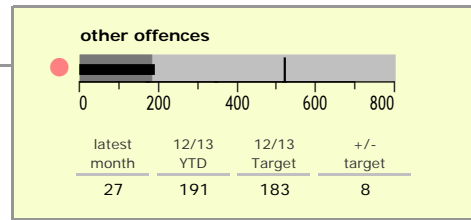

North West Leicestershire District : crime reduction dashboard 2012/13 : July 2012

national indicators

● NI15 : serious violent crime	0.17
● NI20 : assault with less serious injury	3.55
● NI16 : serious acquisitive crime	10.35

(Rate per 1,000 population)

top 10 high crime areas

	recorded offences 12/13 YTD
● Castle Donington West & Donington Park	217
● Coalville Centre	138
● Castle Donington North East & Hemmington	70
Diseworth, Belton & Gracedieu	68
Snibston East	64
Greenhill Centre	57
● Ashby Castle North	52
● Bardon	46
● Measham Centre	44
Coalville Stephenson Way	43