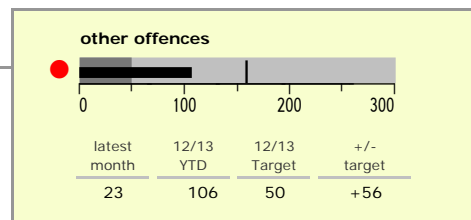

Melton Borough : crime reduction dashboard 2012/13 : August 2012

national indicators

NI15 : serious violent crime	0.10
NI20 : assault with less serious injury	3.80
NI16 : serious acquisitive crime	5.70

(Rate per 1,000 population)

top 10 high crime areas

	recorded offences 12/13 YTD
● Melton Craven West	210
● Melton Egerton East	77
● Melton Newport South	67
● Melton Newport West	47
Melton Warwick West	45
Melton Warwick East	44
● Melton Sysonby South	42
Melton Dorian North	41
Broughton, Old Dalby & Ab Kettleby	29
● Asfordby East	27