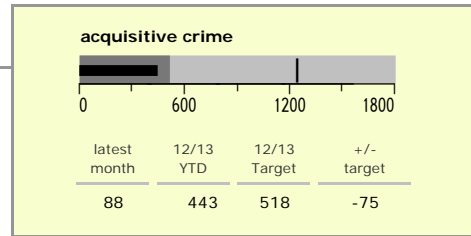

Melton Borough : crime reduction dashboard 2012/13 : August 2012

national indicators

NI15 : serious violent crime	0.10
NI20 : assault with less serious injury	3.80
NI16 : serious acquisitive crime	5.70

(Rate per 1,000 population)

top 10 high crime areas

	recorded offences 12/13 YTD
● Melton Craven West	210
● Melton Egerton East	77
● Melton Newport South	67
● Melton Newport West	47
Melton Warwick West	45
Melton Warwick East	44
● Melton Sysonby South	42
Melton Dorian North	41
Broughton, Old Dalby & Ab Kettleby	29
● Asfordby East	27