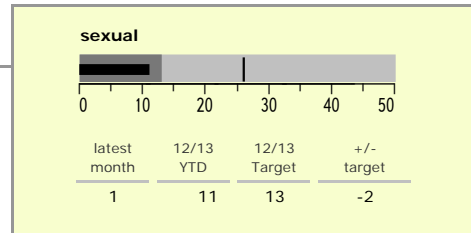

Melton Borough : crime reduction dashboard 2012/13 : August 2012

national indicators

NI15 : serious violent crime	0.10
NI20 : assault with less serious injury	3.80
NI16 : serious acquisitive crime	5.70

(Rate per 1,000 population)

top 10 high crime areas

	recorded offences 12/13 YTD
● Melton Craven West	210
● Melton Egerton East	77
● Melton Newport South	67
● Melton Newport West	47
Melton Warwick West	45
Melton Warwick East	44
● Melton Sysonby South	42
Melton Dorian North	41
Broughton, Old Dalby & Ab Kettleby	29
● Asfordby East	27