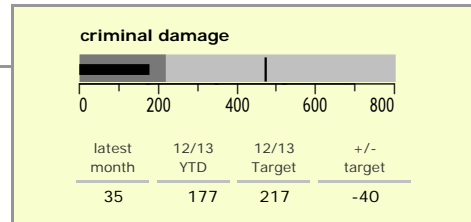

Melton Borough : crime reduction dashboard 2012/13 : August 2012

national indicators

NI15 : serious violent crime	0.10
NI20 : assault with less serious injury	3.80
NI16 : serious acquisitive crime	5.70

(Rate per 1,000 population)

top 10 high crime areas

	recorded offences 12/13 YTD
● Melton Craven West	210
● Melton Egerton East	77
● Melton Newport South	67
● Melton Newport West	47
Melton Warwick West	45
Melton Warwick East	44
● Melton Sysonby South	42
Melton Dorian North	41
Broughton, Old Dalby & Ab Kettleby	29
● Asfordby East	27