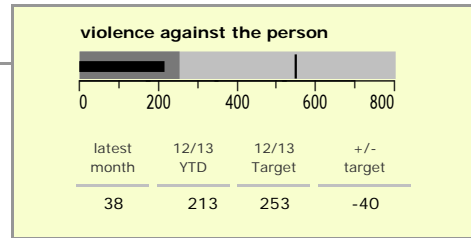

Melton Borough : crime reduction dashboard 2012/13 : August 2012

national indicators

NI15 : serious violent crime	0.10
NI20 : assault with less serious injury	3.80
NI16 : serious acquisitive crime	5.70

(Rate per 1,000 population)

top 10 high crime areas

	recorded offences 12/13 YTD
● Melton Craven West	210
● Melton Egerton East	77
● Melton Newport South	67
● Melton Newport West	47
Melton Warwick West	45
Melton Warwick East	44
● Melton Sysonby South	42
Melton Dorian North	41
Broughton, Old Dalby & Ab Kettleby	29
● Asfordby East	27