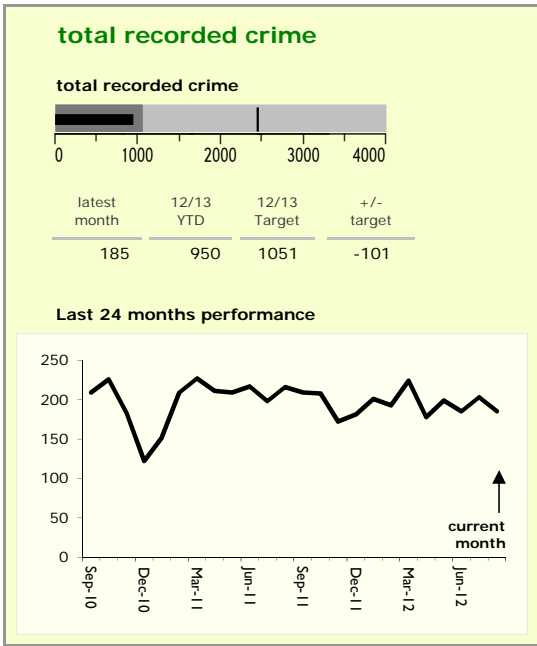

Melton Borough : crime reduction dashboard 2012/13 : August 2012

national indicators

NI15 : serious violent crime	0.10
NI20 : assault with less serious injury	3.80
NI16 : serious acquisitive crime	5.70

(Rate per 1,000 population)

top 10 high crime areas

	recorded offences 12/13 YTD
● Melton Craven West	210
● Melton Egerton East	77
● Melton Newport South	67
● Melton Newport West	47
Melton Warwick West	45
Melton Warwick East	44
● Melton Sysonby South	42
Melton Dorian North	41
Broughton, Old Dalby & Ab Kettleby	29
● Asfordby East	27

key

- over target by 25% or less
- more than 25% over target